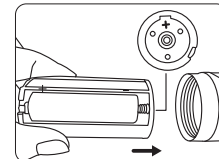

### Product Diagram

① UV light    ② Battery Case    ③ Bottom Cap    ④ Power Switch

### How to Use

1. Unscrew the bottom cap and take out the battery case;

2. Place 3 AA batteries in the battery case with correct polarities as indicated;

3. Insert the battery case into the UV flashlight in the direction of the arrow indicated (or the "+" sign pointing downwards);