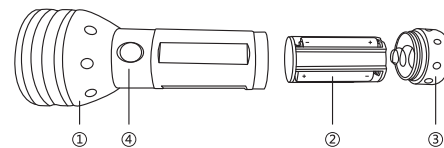

Product Diagram