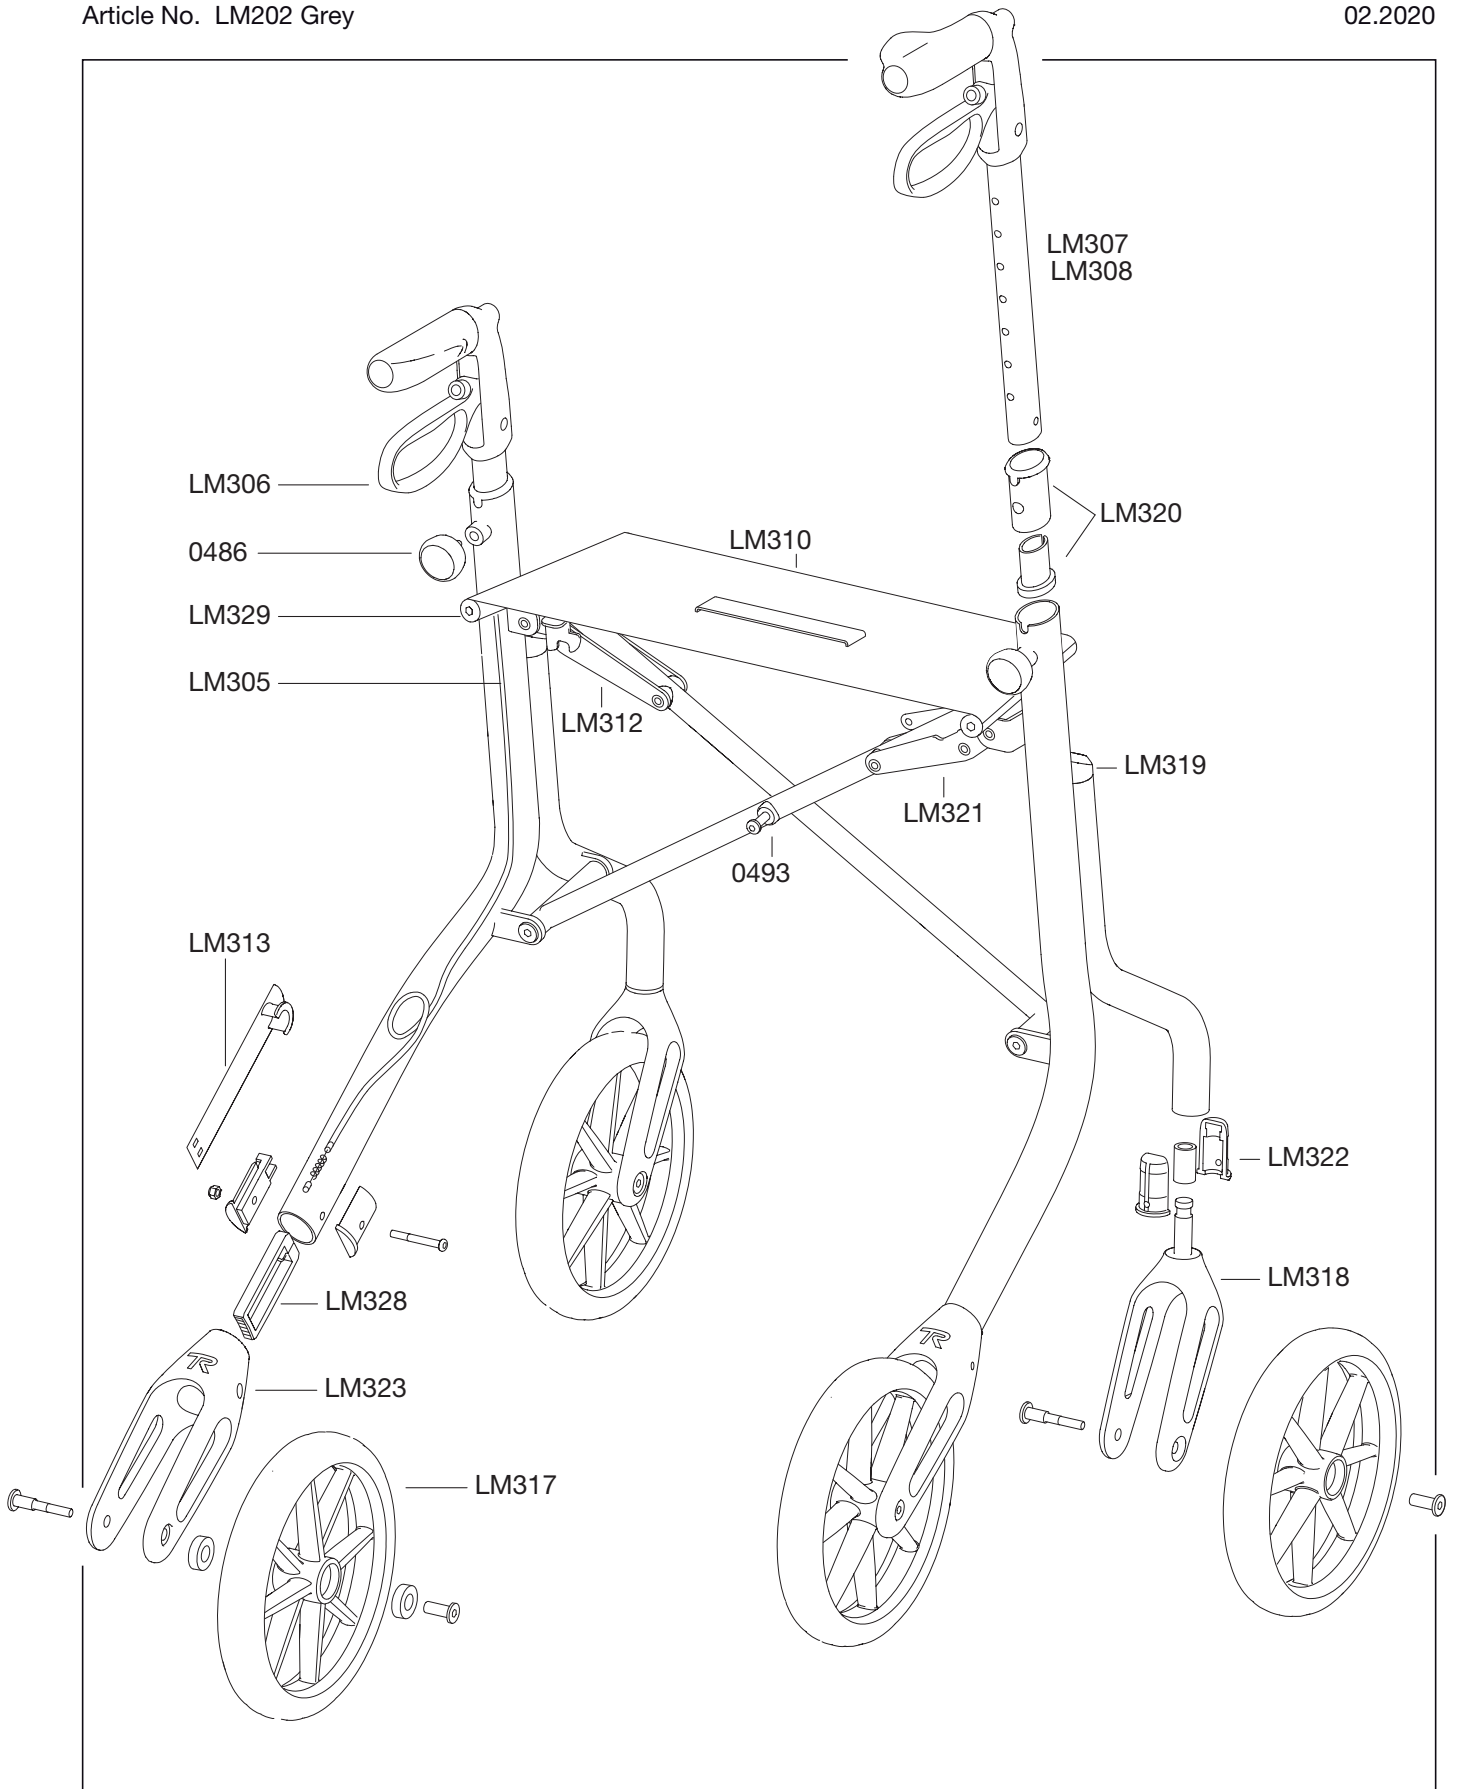

Let's Move. Spare Parts.

Article No. LM202 Grey

02.2020

Brake levers, adjustment screws and brake housing.

Art. No. LM306.
Set Right + Left.

Rubber handle with tube, reflector and end stop.

Art. No. LM307 Left.
Art. No. LM308 Right.

Bushings with bottom tube stoppers.

Art. No. LM320.
Set Right + Left.

Height adjustment knobs.

Art. No. 0486.
Set Right + Left.

Mounting set for seat.

Art. No. LM324.
Set Right + Left.

Dome nuts for seat mounting.

Art. No. LM321 Right.

Brake wire guide inside rear leg.

Art. No. LM313.
Set Right + Left.

Top caps for front tubes.

Art. No. LM319.
Set Right + Left.

Front fork with front fork bearings.

Art. No. LM318.
Set Right + Left.

Ball bearings for front and rear wheels.

Art. No. LM477.
Set 4 pcs.

Brake wire with spring and pin for left and right side.

Art. No. LM305.
Set 2 pcs.

Middle screw for folding cross, complete.

Art. No. 0493.