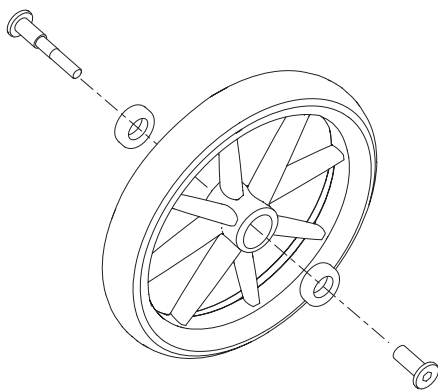

Art. No. LM321 Right.

Brake wire guide inside rear leg.

Art. No. LM313.
Set Right + Left.

Top caps for front tubes.

Art. No. LM319.
Set Right + Left.

Front fork with front fork bearings.

Art. No. LM318.
Set Right + Left.

Front fork bearings.

Art. No. LM322.
Set Right + Left.

Rear wheel bracket with screws.

Art. No. LM323.
Set Right + Left.

Brake yokes.

Art. No. LM328.
Set Right + Left.

Wheel with bearings and mounting set.

Art. No. LM317.

Ball bearings for front and rear wheels.

Art. No. LM477.
Set 4 pcs.

Brake wire with spring and pin for left and right side.

Art. No. LM305.
Set 2 pcs.

Middle screw for folding cross, complete.

Art. No. 0493.