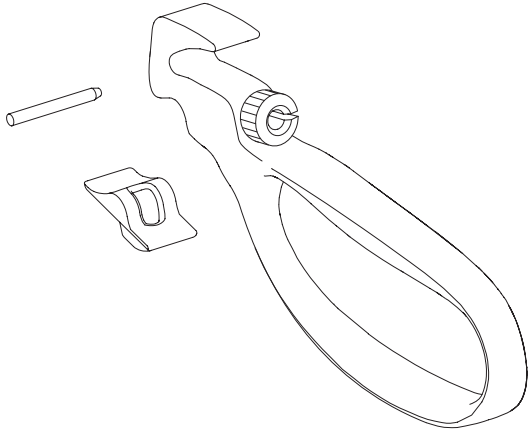

Let's Move. Spare Parts.

Article No. LM202 Grey

02.2020

Brake levers, adjustment screws and brake housing.

Art. No. LM306.
Set Right + Left.

Rubber handle with tube, reflector and end stop.

Art. No. LM307 Left.
Art. No. LM308 Right.

Bushings with bottom tube stoppers.

Art. No. LM320.
Set Right + Left.

Height adjustment knobs.

Art. No. 0486.
Set Right + Left.

Mounting set for seat.

Art. No. LM324.
Set Right + Left.

Dome nuts for seat mounting.

Art. No. LM329.
Set 4 pcs.

Seat.

Art. No. LM310.

Unfold hook with mounting screws and spring.

Art. No. LM311.

Linkage arm with reinforcement, screws and hook.

Art. No. LM312 Left.

Linkage arm with reinforcement and screws.

Ball bearings for front and rear wheels.

Art. No. LM477.
Set 4 pcs.

Brake wire with spring and pin for left and right side.

Art. No. LM305.
Set 2 pcs.

Middle screw for folding cross, complete.

Art. No. 0493.