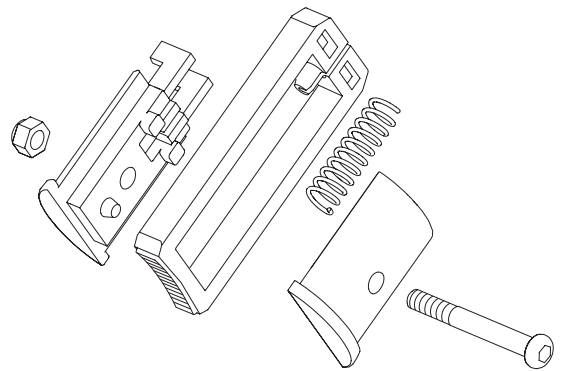

Art. No. LM329.
Set 4 pcs.

Seat.

Art. No. LM310.

Unfold hook with mounting screws and spring.

Art. No. LM311.

Linkage arm with reinforcement, screws and hook.

Art. No. LM312 Left.

Linkage arm with reinforcement and screws.

Art. No. LM321 Right.

Brake wire guide inside rear leg.

Art. No. LM313.
Set Right + Left.

Top caps for front tubes.

Art. No. LM319.
Set Right + Left.

Front fork with front fork bearings.

Art. No. LM318.
Set Right + Left.

Front fork bearings.

Art. No. LM322.
Set Right + Left.

Rear wheel bracket with screws.

Art. No. LM323.
Set Right + Left.

Brake yokes.

Art. No. LM328.
Set Right + Left.

Wheel with bearings and mounting set.

Art. No. LM317.

Ball bearings for front and rear wheels.

Art. No. LM477.
Set 4 pcs.

Brake wire with spring and pin for left and right side.

Art. No. LM305.
Set 2 pcs.

Middle screw for folding cross, complete.

Art. No. 0493.