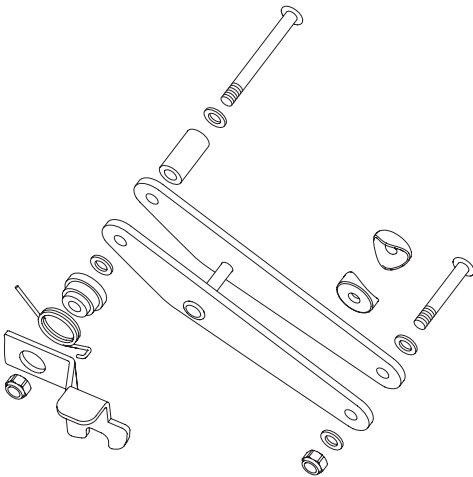

Bushings with bottom tube stoppers.

Art. No. LM320.
Set Right + Left.

Height adjustment knobs.

Art. No. 0486.
Set Right + Left.

Mounting set for seat.

Art. No. LM324.
Set Right + Left.

Dome nuts for seat mounting.

Art. No. LM329.
Set 4 pcs.

Seat.

Art. No. LM310.

Unfold hook with mounting screws and spring.

Art. No. LM311.

Linkage arm with reinforcement, screws and hook.

Art. No. LM312 Left.

Linkage arm with reinforcement and screws.

Art. No. LM321 Right.

Brake wire guide inside rear leg.

Art. No. LM313.
Set Right + Left.

Top caps for front tubes.

Art. No. LM319.
Set Right + Left.

Front fork with front fork bearings.

Art. No. LM318.
Set Right + Left.

Ball bearings for front and rear wheels.

Art. No. LM477.
Set 4 pcs.

Brake wire with spring and pin for left and right side.

Art. No. LM305.
Set 2 pcs.

Middle screw for folding cross, complete.

Art. No. 0493.