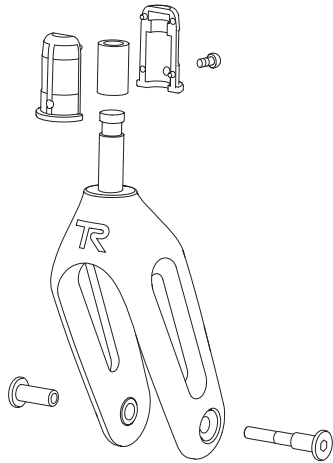

Bushings with bottom tube stoppers.

Art. No. LM320.
Set Right + Left.

Height adjustment knobs.

Art. No. 0486.
Set Right + Left.

Mounting set for seat.

Art. No. LM324.
Set Right + Left.

Dome nuts for seat mounting.

Art. No. LM321 Right.

Brake wire guide inside rear leg.

Art. No. LM313.
Set Right + Left.

Top caps for front tubes.

Art. No. LM319.
Set Right + Left.

Front fork with front fork bearings.

Art. No. LM318.
Set Right + Left.

Front fork bearings.

Art. No. LM322.
Set Right + Left.

Rear wheel bracket with screws.

Art. No. LM323.
Set Right + Left.

Brake yokes.

Art. No. LM328.
Set Right + Left.

Wheel with bearings and mounting set.

Art. No. LM317.

Ball bearings for front and rear wheels.

Art. No. LM477.
Set 4 pcs.

Brake wire with spring and pin for left and right side.

Art. No. LM305.
Set 2 pcs.

Middle screw for folding cross, complete.

Art. No. 0493.