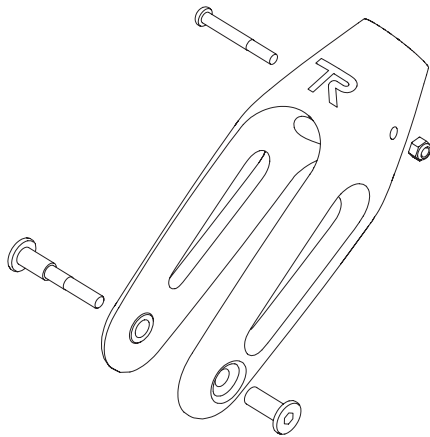

Bushings with bottom tube stoppers.

Art. No. LM320.
Set Right + Left.

Height adjustment knobs.

Art. No. 0486.
Set Right + Left.

Mounting set for seat.

Art. No. LM324.
Set Right + Left.

Dome nuts for seat mounting.

Art. No. LM321 Right.

Brake wire guide inside rear leg.

Art. No. LM313.
Set Right + Left.

Top caps for front tubes.

Art. No. LM319.
Set Right + Left.

Front fork with front fork bearings.

Art. No. LM318.
Set Right + Left.

Front fork bearings.

Art. No. LM322.
Set Right + Left.

Rear wheel bracket with screws.

Art. No. LM323.
Set Right + Left.

Brake yokes.

Art. No. LM328.
Set Right + Left.

Wheel with bearings and mounting set.

Art. No. LM317.

Ball bearings for front and rear wheels.

Art. No. LM477.
Set 4 pcs.

Brake wire with spring and pin for left and right side.

Art. No. LM305.
Set 2 pcs.

Middle screw for folding cross, complete.

Art. No. 0493.