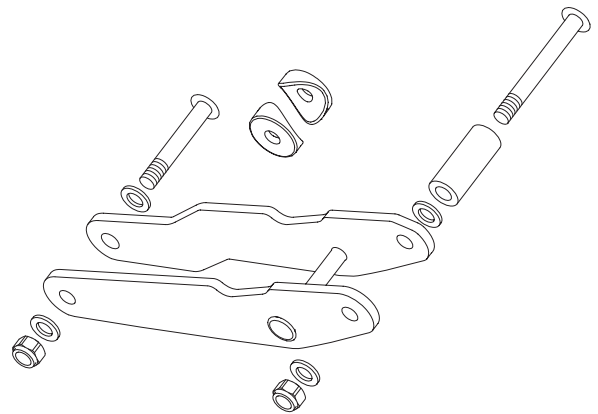

Bushings with bottom tube stoppers.

Art. No. LM320.
Set Right + Left.

Height adjustment knobs.

Art. No. 0486.
Set Right + Left.

Mounting set for seat.

Art. No. LM324.
Set Right + Left.

Dome nuts for seat mounting.

Art. No. LM329.
Set 4 pcs.

Seat.

Art. No. LM310.

Unfold hook with mounting screws and spring.

Art. No. LM311.

Linkage arm with reinforcement, screws and hook.

Art. No. LM312 Left.

Linkage arm with reinforcement and screws.

Art. No. LM321 Right.

Brake wire guide inside rear leg.

Art. No. LM313.
Set Right + Left.

Top caps for front tubes.

Art. No. LM319.
Set Right + Left.

Front fork with front fork bearings.

Art. No. LM318.
Set Right + Left.

Ball bearings for front and rear wheels.

Art. No. LM477.
Set 4 pcs.

Brake wire with spring and pin for left and right side.

Art. No. LM305.
Set 2 pcs.

Middle screw for folding cross, complete.

Art. No. 0493.