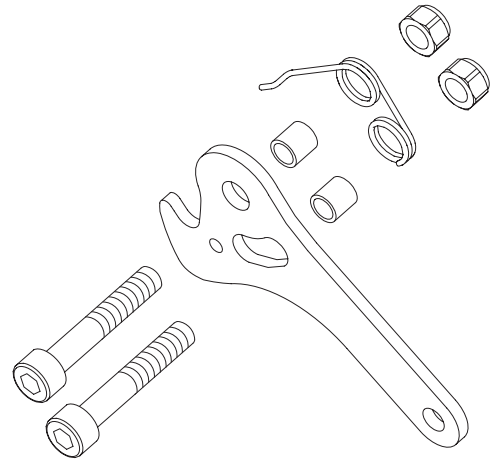

Let's Move. Spare Parts.

Article No. LM202 Grey

02.2020

Brake levers, adjustment screws and brake housing.

Art. No. LM306.
Set Right + Left.

Rubber handle with tube, reflector and end stop.

Art. No. LM307 Left.
Art. No. LM308 Right.

Bushings with bottom tube stoppers.

Art. No. LM320.
Set Right + Left.

Height adjustment knobs.

Art. No. 0486.
Set Right + Left.

Mounting set for seat.

Art. No. LM324.
Set Right + Left.

Dome nuts for seat mounting.

Art. No. LM329.
Set 4 pcs.

Seat.

Art. No. LM310.

Unfold hook with mounting screws and spring.

Art. No. LM311.

Linkage arm with reinforcement, screws and hook.

Art. No. LM312 Left.

Linkage arm with reinforcement and screws.

Art. No. LM321 Right.

Brake wire guide inside rear leg.

Art. No. LM313.
Set Right + Left.

Top caps for front tubes.

Art. No. LM319.
Set Right + Left.

Front fork with front fork bearings.

Art. No. LM318.
Set Right + Left.