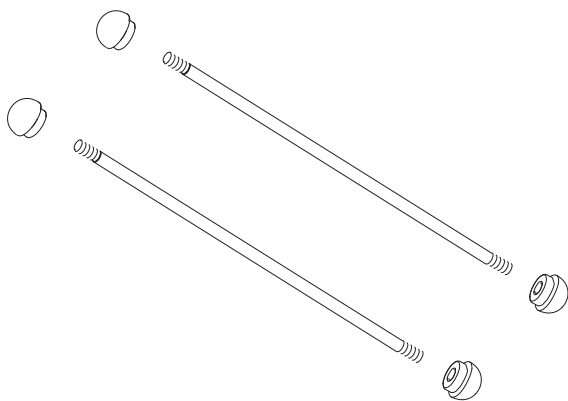

Art. No. LF324.