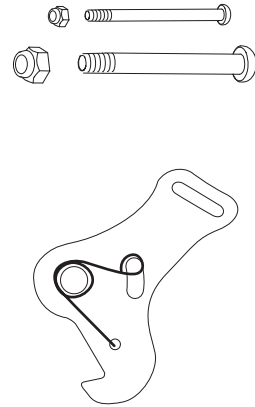

Linkage arm with reinforcement, screws and hook.

Art. No. LF312 Left.

Linkage arm with reinforcement and screws.

Art. No. LF321 Right.

Rear wheel with bearings, cap, and mounting set.

Art. No. 0473N.

Front wheel with bearings, cap, and mounting set.

Mounting sleeve inside rear leg. Set 2 pcs.

Art. No. LF314.

Front fork with front fork bearings, set 2 pcs.

Art. No. LF318.
Left + Right

Front fork bearings, set 2 pcs.

Art. No. LF322.

Top cap for front fork tube. Set 2 pcs.

Art. No. LF319.

Mounting set for front and rear wheels. Set 4 pcs.

Art. No. LF304.

Mounting set for seat. 2 pcs.

Art. No. LF324.

Dome nuts for seat mounting. Set 4 pcs.

Art. No. LF329.

Seat.

Art. No. LF301 Black.
With a ring.

Unfold hook with mounting screws and spring.

Art. No. LF311N.

Ball bearings for front and rear wheels. Set 4 pcs.

Art. No. 0477.

Middle screw for folding cross, complete.