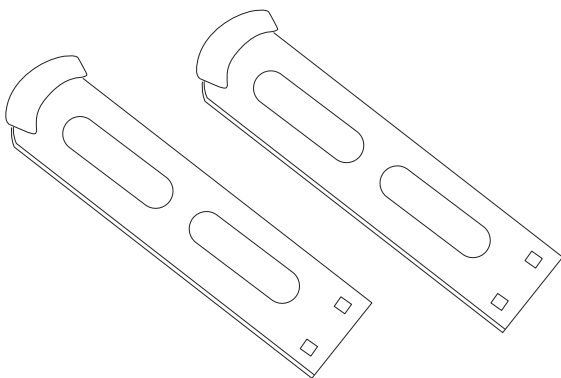

Let's Fly. Spare Parts.

Article No. 0220 White
Article No. 0270 Grey

Article No. 0260 Beige
Article No. 0250 Red

05.2021

Rubber handle with tube, reflector and end stop

Art. No. LF308 Right.
Art. No. LF307 Left.

Linkage arm with reinforcement, screws and hook.

Art. No. LF312 Left.

Linkage arm with reinforcement and screws.

Art. No. LF321 Right.

Rear wheel with bearings, cap, and mounting set.

Art. No. 0473N.

Front wheel with bearings, cap, and mounting set.

Art. No. LF317.

Rear wheel bracket and screw.

Art. No. LF333.
Set Right + Left.

Brake yoke with distance sleeve.

Art. No. LF328.
Set Right + Left

Brake wire guide inside rear leg. Set 2 pcs.

Art. No. LF313.

Mounting sleeve inside rear leg. Set 2 pcs.

Art. No. LF314.

Front fork with front fork bearings, set 2 pcs.

Art. No. LF318.
Left + Right

Front fork bearings, set 2 pcs.

Art. No. LF322.

Top cap for front fork tube. Set 2 pcs.