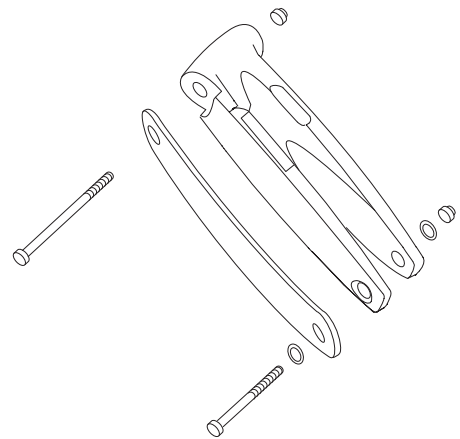

Let's Fly. Spare Parts.

Article No. 0220 White
Article No. 0270 Grey

Article No. 0260 Beige
Article No. 0250 Red

05.2021

Rubber handle with tube, reflector and end stop

Art. No. LF308 Right.
Art. No. LF307 Left.

Brake lever, adjustment screw and brake housing.

Art. No. LF306.
Set Right + Left.

Brake housing with mounting screws.

Art. No. LF309.
Right + Left.

Bushing with handle height adjustment, set.

Art. No. LF320.
Right + Left.

Linkage arm with reinforcement, screws and hook.

Art. No. LF312 Left.

Linkage arm with reinforcement and screws.

Art. No. LF321 Right.

Rear wheel with bearings, cap, and mounting set.

Art. No. 0473N.

Front wheel with bearings, cap, and mounting set.

Mounting sleeve inside rear leg. Set 2 pcs.

Art. No. LF314.

Front fork with front fork bearings, set 2 pcs.

Art. No. LF318.
Left + Right

Front fork bearings, set 2 pcs.

Art. No. LF322.

Top cap for front fork tube. Set 2 pcs.