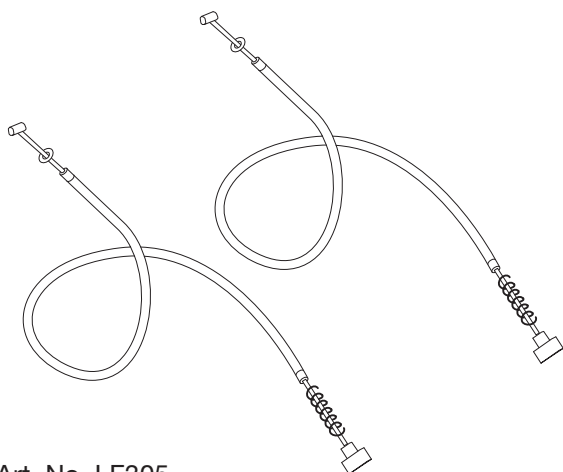

Linkage arm with reinforcement, screws and hook.

Art. No. LF312 Left.

Linkage arm with reinforcement and screws.

Art. No. LF321 Right.

Rear wheel with bearings, cap, and mounting set.

Art. No. 0473N.

Front wheel with bearings, cap, and mounting set.

Mounting sleeve inside rear leg. Set 2 pcs.

Art. No. LF314.

Front fork with front fork bearings, set 2 pcs.

Art. No. LF318.
Left + Right

Front fork bearings, set 2 pcs.

Art. No. LF322.

Top cap for front fork tube. Set 2 pcs.

Art. No. LF301 Black.
With a ring.

Unfold hook with mounting screws and spring.

Art. No. LF311N.

Ball bearings for front and rear wheels. Set 4 pcs.

Art. No. 0477.

Middle screw for folding cross, complete.

Art. No. LF326.

Brake wire with spring for left and right side.

Art. No. LF305.
Set 2 pcs.

Rubber spring for left and right rear wheels.

Art. No. 0480.
Set 4 pcs.

Fenders with mounting screws, set.

Art. No. LF330.
Right + Left.