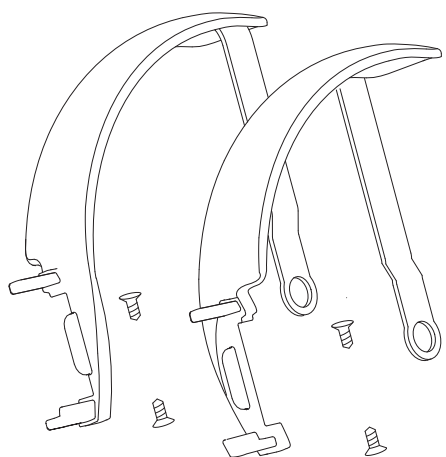

Linkage arm with reinforcement, screws and hook.

Art. No. LF312 Left.

Linkage arm with reinforcement and screws.

Art. No. LF321 Right.

Rear wheel with bearings, cap, and mounting set.

Art. No. 0473N.

Front wheel with bearings, cap, and mounting set.

Mounting sleeve inside rear leg. Set 2 pcs.

Art. No. LF314.

Front fork with front fork bearings, set 2 pcs.

Art. No. LF318.
Left + Right

Front fork bearings, set 2 pcs.

Art. No. LF322.

Top cap for front fork tube. Set 2 pcs.

Art. No. LF301 Black.
With a ring.

Unfold hook with mounting screws and spring.

Art. No. LF311N.

Ball bearings for front and rear wheels. Set 4 pcs.

Art. No. 0477.

Middle screw for folding cross, complete.

Art. No. LF326.

Brake wire with spring for left and right side.

Art. No. LF305.
Set 2 pcs.

Rubber spring for left and right rear wheels.

Art. No. 0480.
Set 4 pcs.

Fenders with mounting screws, set.

Art. No. LF330.
Right + Left.