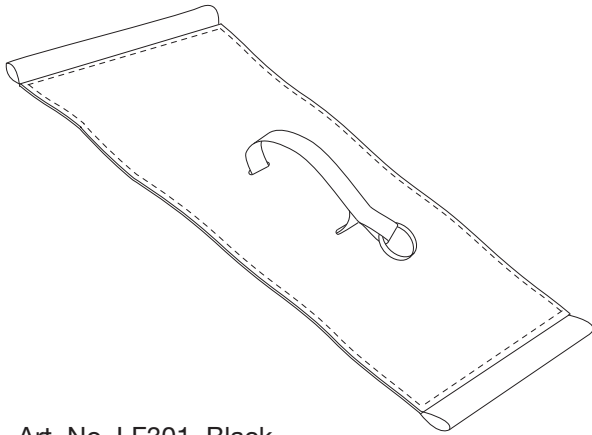

Mounting sleeve inside rear leg. Set 2 pcs.

Art. No. LF314.

Front fork with front fork bearings, set 2 pcs.

Art. No. LF318.
Left + Right

Front fork bearings, set 2 pcs.

Art. No. LF322.

Top cap for front fork tube. Set 2 pcs.

Art. No. LF319.

Mounting set for front and rear wheels. Set 4 pcs.

Art. No. LF304.

Mounting set for seat. 2 pcs.

Art. No. LF324.

Dome nuts for seat mounting. Set 4 pcs.

Art. No. LF329.

Seat.

Art. No. LF301 Black.
With a ring.

Unfold hook with mounting screws and spring.

Art. No. LF311N.

Ball bearings for front and rear wheels. Set 4 pcs.

Art. No. 0477.

Middle screw for folding cross, complete.