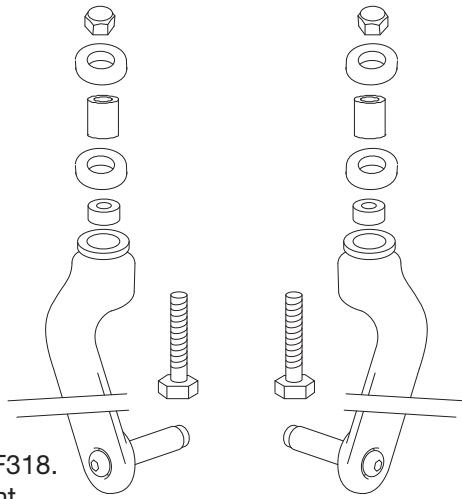

Brake lever, adjustment screw and brake housing.

Art. No. LF306.
Set Right + Left.

Brake housing with mounting screws.

Art. No. LF309.
Right + Left.

Bushing with handle height adjustment, set.

Art. No. LF320.
Right + Left.

Linkage arm with reinforcement, screws and hook.

Art. No. LF312 Left.

Linkage arm with reinforcement and screws.

Art. No. LF321 Right.

Rear wheel with bearings, cap, and mounting set.

Art. No. 0473N.

Front wheel with bearings, cap, and mounting set.

Art. No. LF317.

Rear wheel bracket and screw.

Art. No. LF333.
Set Right + Left.

Brake yoke with distance sleeve.

Art. No. LF328.
Set Right + Left

Brake wire guide inside rear leg. Set 2 pcs.

Art. No. LF313.

Mounting sleeve inside rear leg. Set 2 pcs.

Art. No. LF314.

Front fork with front fork bearings, set 2 pcs.

Art. No. LF318.
Left + Right

Front fork bearings, set 2 pcs.

Art. No. LF322.

Top cap for front fork tube. Set 2 pcs.