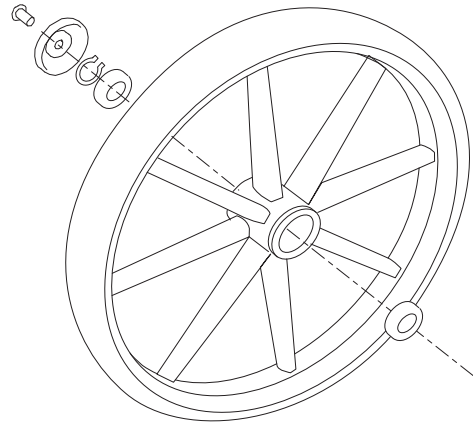

Let's Fly. Spare Parts.

Article No. 0220 White
Article No. 0270 Grey

Article No. 0260 Beige
Article No. 0250 Red

05.2021

Rubber handle with tube, reflector and end stop

Art. No. LF308 Right.
Art. No. LF307 Left.

Linkage arm with reinforcement, screws and hook.

Art. No. LF312 Left.

Linkage arm with reinforcement and screws.

Art. No. LF321 Right.

Rear wheel with bearings, cap, and mounting set.

Art. No. 0473N.

Front wheel with bearings, cap, and mounting set.

Art. No. LF317.

Rear wheel bracket and screw.

Art. No. LF333.
Set Right + Left.

Brake yoke with distance sleeve.

Art. No. LF328.
Set Right + Left

Brake wire guide inside rear leg. Set 2 pcs.

Art. No. LF313.

Mounting sleeve inside rear leg. Set 2 pcs.

Art. No. LF314.

Front fork with front fork bearings, set 2 pcs.

Art. No. LF318.
Left + Right

Front fork bearings, set 2 pcs.

Art. No. LF322.

Top cap for front fork tube. Set 2 pcs.