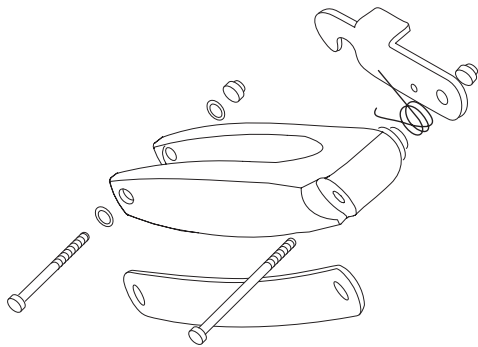

Let's Fly. Spare Parts.

Article No. 0220 White
Article No. 0270 Grey

Article No. 0260 Beige
Article No. 0250 Red

05.2021

Rubber handle with tube, reflector and end stop

Art. No. LF308 Right.
Art. No. LF307 Left.

Brake lever, adjustment screw and brake housing.

Art. No. LF306.
Set Right + Left.

Brake housing with mounting screws.

Art. No. LF309.
Right + Left.

Bushing with handle height adjustment, set.

Art. No. LF320.
Right + Left.

Linkage arm with reinforcement, screws and hook.

Art. No. LF312 Left.

Linkage arm with reinforcement and screws.

Art. No. LF321 Right.

Rear wheel with bearings, cap, and mounting set.

Art. No. 0473N.

Front wheel with bearings, cap, and mounting set.

Mounting sleeve inside rear leg. Set 2 pcs.

Art. No. LF314.

Front fork with front fork bearings, set 2 pcs.

Art. No. LF318.
Left + Right

Front fork bearings, set 2 pcs.

Art. No. LF322.

Top cap for front fork tube. Set 2 pcs.