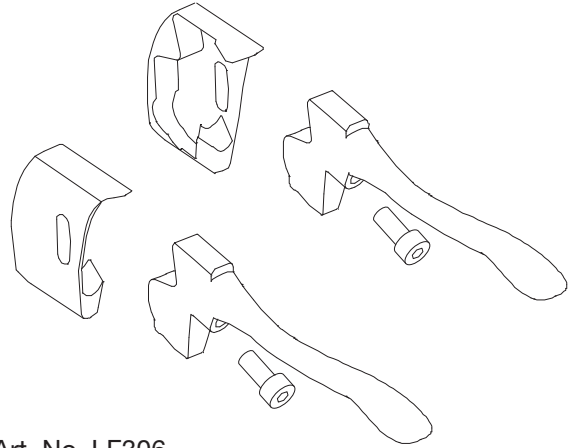

Let's Fly. Spare Parts.

Article No. 0220 White
Article No. 0270 Grey

Article No. 0260 Beige
Article No. 0250 Red

05.2021

Rubber handle with tube, reflector and end stop

Art. No. LF308 Right.
Art. No. LF307 Left.

Brake lever, adjustment screw and brake housing.

Art. No. LF306.
Set Right + Left.

Brake housing with mounting screws.

Art. No. LF309.
Right + Left.

Bushing with handle height adjustment, set.

Art. No. LF320.
Right + Left.

Linkage arm with reinforcement, screws and hook.

Art. No. LF312 Left.

Linkage arm with reinforcement and screws.

Art. No. LF321 Right.

Rear wheel with bearings, cap, and mounting set.

Art. No. 0473N.

Front wheel with bearings, cap, and mounting set.

Mounting sleeve inside rear leg. Set 2 pcs.

Art. No. LF314.

Front fork with front fork bearings, set 2 pcs.

Art. No. LF318.
Left + Right

Front fork bearings, set 2 pcs.

Art. No. LF322.

Top cap for front fork tube. Set 2 pcs.