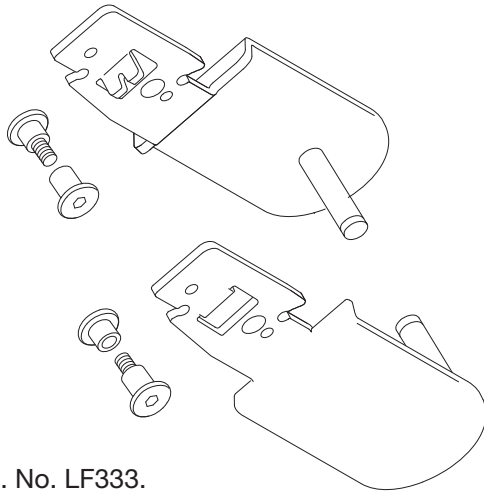

Brake lever, adjustment screw and brake housing.

Art. No. LF306.
Set Right + Left.

Brake housing with mounting screws.

Art. No. LF309.
Right + Left.

Bushing with handle height adjustment, set.

Art. No. LF320.
Right + Left.

Linkage arm with reinforcement, screws and hook.

Art. No. LF312 Left.

Linkage arm with reinforcement and screws.

Art. No. LF321 Right.

Rear wheel with bearings, cap, and mounting set.

Art. No. 0473N.

Front wheel with bearings, cap, and mounting set.

Art. No. LF317.

Rear wheel bracket and screw.

Art. No. LF333.
Set Right + Left.

Brake yoke with distance sleeve.

Art. No. LF328.
Set Right + Left

Brake wire guide inside rear leg. Set 2 pcs.

Art. No. LF313.

Mounting sleeve inside rear leg. Set 2 pcs.

Art. No. LF314.

Front fork with front fork bearings, set 2 pcs.

Art. No. LF318.
Left + Right

Front fork bearings, set 2 pcs.

Art. No. LF322.

Top cap for front fork tube. Set 2 pcs.