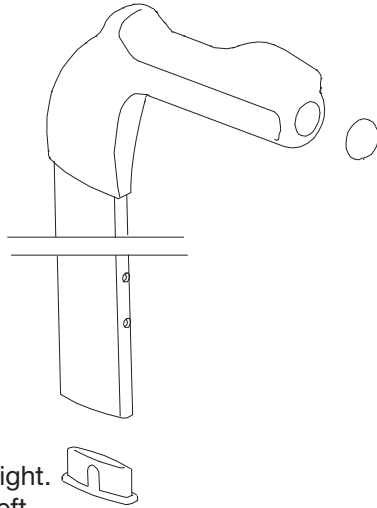

Let's Fly. Spare Parts.

Article No. 0220 White
Article No. 0270 Grey

Article No. 0260 Beige
Article No. 0250 Red

05.2021

Rubber handle with tube, reflector and end stop

Art. No. LF308 Right.
Art. No. LF307 Left.

Brake lever, adjustment screw and brake housing.

Art. No. LF306.
Set Right + Left.

Brake housing with mounting screws.

Art. No. LF309.
Right + Left.

Bushing with handle height adjustment, set.

Art. No. LF320.
Right + Left.

Linkage arm with reinforcement, screws and hook.

Art. No. LF312 Left.

Linkage arm with reinforcement and screws.

Art. No. LF321 Right.

Rear wheel with bearings, cap, and mounting set.

Art. No. 0473N.

Front wheel with bearings, cap, and mounting set.

Art. No. LF317.

Rear wheel bracket and screw.

Art. No. LF333.
Set Right + Left.

Brake yoke with distance sleeve.

Art. No. LF328.
Set Right + Left

Brake wire guide inside rear leg. Set 2 pcs.

Art. No. LF313.