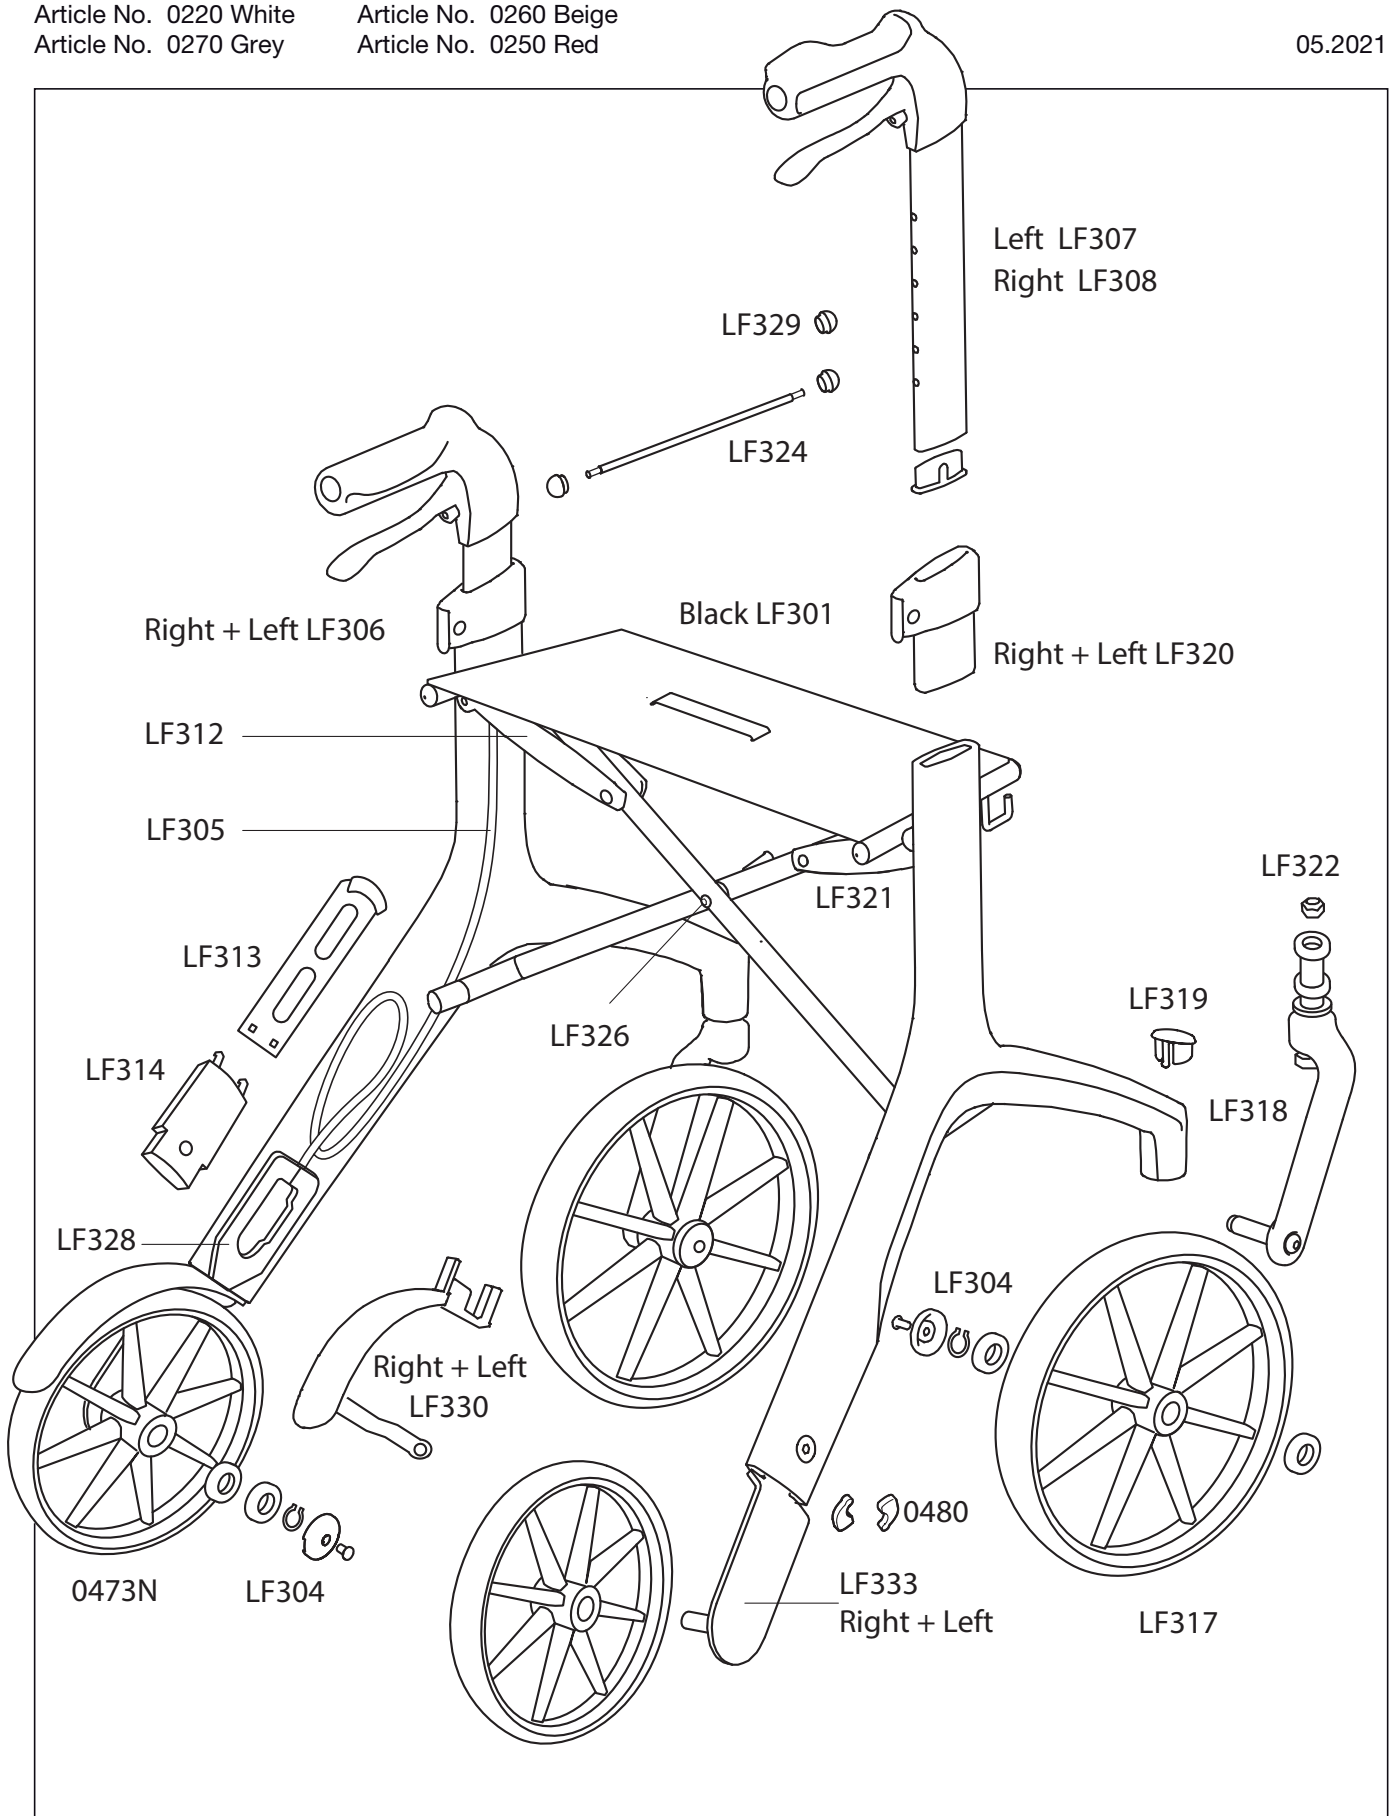

Let's Fly. Spare Parts.

Article No. 0220 White
Article No. 0270 Grey

Article No. 0260 Beige
Article No. 0250 Red

05.2021

Rubber handle with tube, reflector and end stop

Art. No. LF308 Right.
Art. No. LF307 Left.

Brake lever, adjustment screw and brake housing.

Art. No. LF306.
Set Right + Left.

Brake housing with mounting screws.

Art. No. LF309.
Right + Left.

Bushing with handle height adjustment, set.

Art. No. LF320.
Right + Left.

Linkage arm with reinforcement, screws and hook.

Art. No. LF312 Left.

Linkage arm with reinforcement and screws.

Art. No. LF321 Right.

Rear wheel with bearings, cap, and mounting set.

Art. No. 0473N.

Front wheel with bearings, cap, and mounting set.

Mounting sleeve inside rear leg. Set 2 pcs.

Art. No. LF314.

Front fork with front fork bearings, set 2 pcs.

Art. No. LF318.
Left + Right

Front fork bearings, set 2 pcs.

Art. No. LF322.

Top cap for front fork tube. Set 2 pcs.