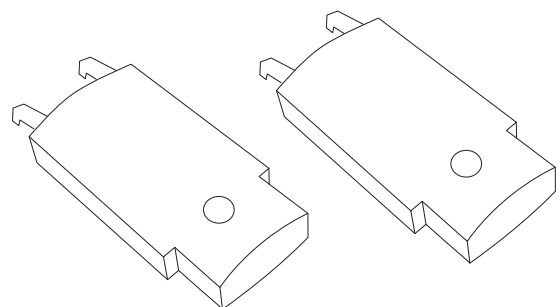

Linkage arm with reinforcement, screws and hook.

Art. No. LF312 Left.

Linkage arm with reinforcement and screws.

Art. No. LF321 Right.

Rear wheel with bearings, cap, and mounting set.

Art. No. 0473N.

Front wheel with bearings, cap, and mounting set.

Art. No. LF317.

Rear wheel bracket and screw.

Art. No. LF333.
Set Right + Left.

Brake yoke with distance sleeve.

Art. No. LF328.
Set Right + Left

Brake wire guide inside rear leg. Set 2 pcs.

Art. No. LF313.

Mounting sleeve inside rear leg. Set 2 pcs.

Art. No. LF314.

Front fork with front fork bearings, set 2 pcs.

Art. No. LF318.
Left + Right

Front fork bearings, set 2 pcs.

Art. No. LF322.

Top cap for front fork tube. Set 2 pcs.