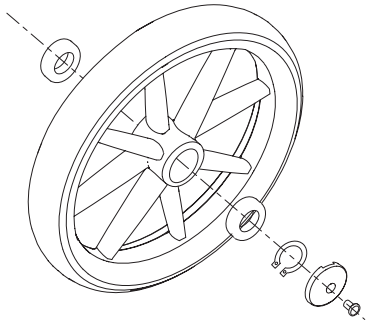

Let's Fly. Spare Parts.

Article No. 0220 White
Article No. 0270 Grey

Article No. 0260 Beige
Article No. 0250 Red

05.2021

Rubber handle with tube, reflector and end stop

Art. No. LF308 Right.
Art. No. LF307 Left.

Brake lever, adjustment screw and brake housing.

Art. No. LF306.
Set Right + Left.

Brake housing with mounting screws.

Art. No. LF309.
Right + Left.

Bushing with handle height adjustment, set.

Art. No. LF320.
Right + Left.

Linkage arm with reinforcement, screws and hook.

Art. No. LF312 Left.

Linkage arm with reinforcement and screws.

Art. No. LF321 Right.

Rear wheel with bearings, cap, and mounting set.

Art. No. 0473N.

Front wheel with bearings, cap, and mounting set.

Art. No. LF317.

Rear wheel bracket and screw.

Art. No. LF333.
Set Right + Left.

Brake yoke with distance sleeve.

Art. No. LF328.
Set Right + Left

Brake wire guide inside rear leg. Set 2 pcs.

Art. No. LF313.