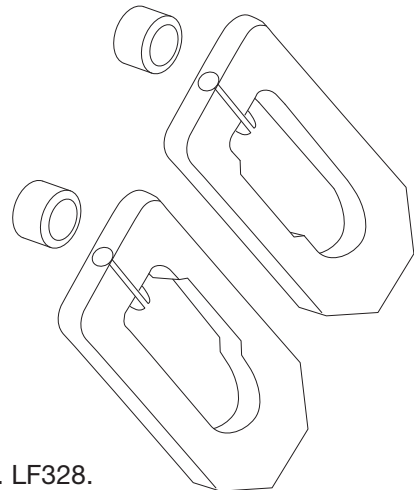

Brake lever, adjustment screw and brake housing.

Art. No. LF306.
Set Right + Left.

Brake housing with mounting screws.

Art. No. LF309.
Right + Left.

Bushing with handle height adjustment, set.

Art. No. LF320.
Right + Left.

Linkage arm with reinforcement, screws and hook.

Art. No. LF312 Left.

Linkage arm with reinforcement and screws.

Art. No. LF321 Right.

Rear wheel with bearings, cap, and mounting set.

Art. No. 0473N.

Front wheel with bearings, cap, and mounting set.

Art. No. LF317.

Rear wheel bracket and screw.

Art. No. LF333.
Set Right + Left.

Brake yoke with distance sleeve.

Art. No. LF328.
Set Right + Left

Brake wire guide inside rear leg. Set 2 pcs.

Art. No. LF313.

Mounting sleeve inside rear leg. Set 2 pcs.

Art. No. LF314.

Front fork with front fork bearings, set 2 pcs.

Art. No. LF318.
Left + Right

Front fork bearings, set 2 pcs.

Art. No. LF322.

Top cap for front fork tube. Set 2 pcs.