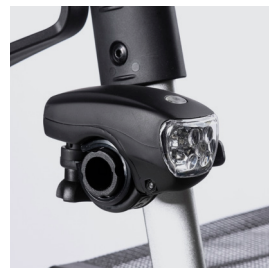

LED Light

Stay visible with this LED light that attaches to your frame.