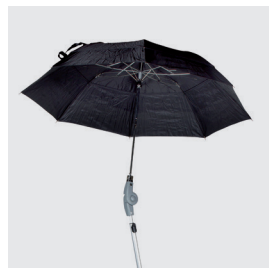

Accessories

GEMINO rollators are not just easily adjustable, they also come with a full range of attractive accessories to make everyday life easier. A stylish bag, a practical crutch holder or a light for extra safety. Simply choose the options that fit your needs and lifestyle.

Umbrella*

With this height-adjustable umbrella you can stay dry while keeping both hands on the push handles.