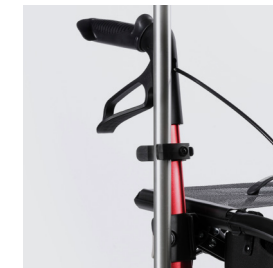

Crutch Holder

Keep your crutch or walking cane securely fastened when walking. Easy to mount, easy to access.