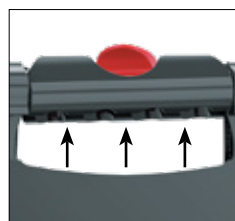

SIZES & COLOURS

Large: Sober Grey
Medium: Sober Grey

TECHNICAL DETAILS

Weight:	Max. load capacity	Seat height	Seat width	Width folded	Total width	Distance between handles	Handle heights from medium to large
Large 7.9 kg	Up to 200 kg	Large 62 cm	55 cm	23 cm	69 cm	56 cm	Large 74-102cm
Medium 7.6 kg excl. shopping bag 340 grams		Medium 55 cm					Medium 66-86cm

SPECIAL FEATURES

With classic TPE wheels

Cane holder included

Ergonomic grips moulded to shape

Brake lever can be operated without much effort

Ergonomic handle grips for lifting and carrying

Proven and secure "Click & Safe" locking system