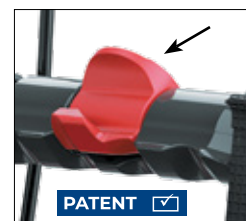

SPECIAL FEATURES

With classic TPE wheels

Cane holder included

Ergonomic grips moulded to shape

Brake lever can be operated without much effort

Ergonomic handle grips for lifting and carrying

Proven and secure "Click & Safe" locking system