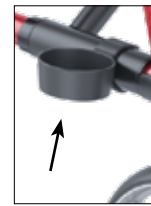

REHASENSE

BASE LINE

STYLUS

THE BASE ROLLATOR

STYLUS

THE BASE ROLLATOR

FEATURES AT A GLANCE

- Lightweight aluminium construction, loadable up to 150 kg
- 6.5 kg incl. back strap & crutch holder
- "Smart Turn": holder for crutches rotates when folded
- Bracket to secure the rollator in folding mode
- Ergonomic hand grips
- Hand brakes with parking function (soft and easy to activate)
- Small turning circle of 85 cm
- Shopping bag can carry up to 5 kg
- Reflectors on bag, frame and handles
- Incl. edge guard and step pedal
- Equipped with TPE wheels

Back strap

Crutch holder

Smart turn

Bracket

SIZES & COLOURS

Large: Champagne, Fresh red

TECHNICAL DATA

Size	Weight	Max. load capacity	Seat height	Seat width	Width folded	Total width	Turning radius	Size recommendation	Wheel diameter	Folding dimensions
Large	6.5 kg	Up to 150 kg	60 cm	44 cm	21 cm	60 cm	85 cm	150-200 cm	200x35 mm	(L/B/H): 67x21x81 cm