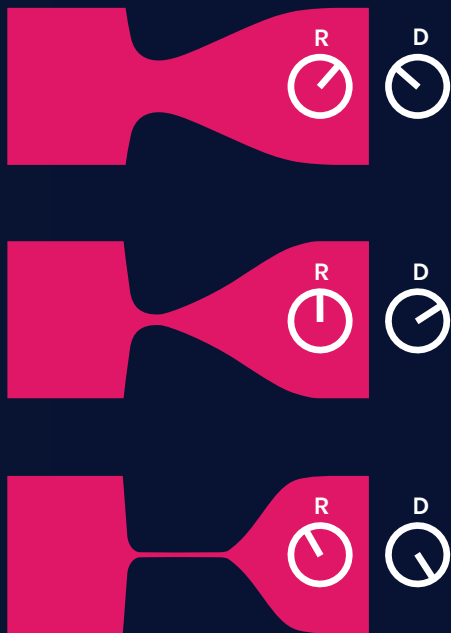

Different volume curve shapes
with same ducking effect length

THE PILL - Analog Ducking Effect Pedal - www.thepill.cc - bounce responsibly

Trigger LED should light up shortly and cleanly - adjustable with Trigger Knob