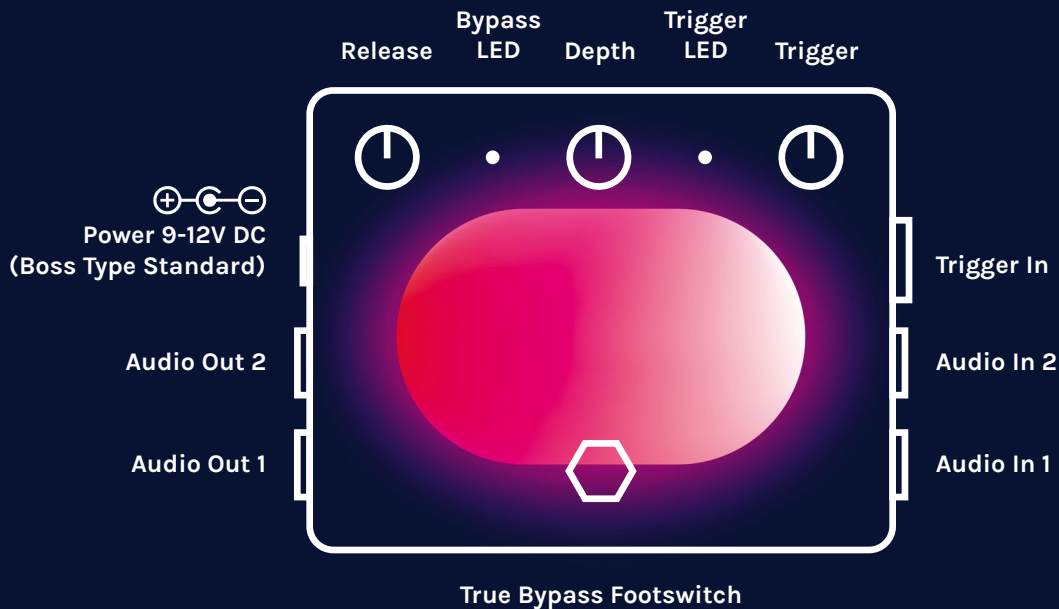

Different volume curve shapes
with same ducking effect length

THE PILL - Analog Ducking Effect Pedal - www.thepill.cc - bounce responsibly

Trigger LED should light up shortly and cleanly - adjustable with Trigger Knob