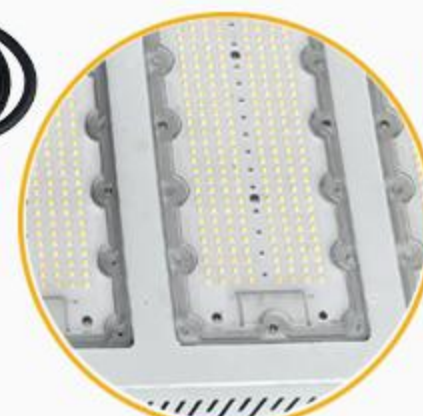

### Product Description

1. Using high output LED chip, Efficacy is up to 2.4-2.7  $\mu\text{mol}/\text{J}$   
200W High PPF is up to  $543\mu\text{mol}/\text{s}$ , 400W High PPF is up to  $1086\mu\text{mol}/\text{s}$ , 600W High PPF is up to  $1623\mu\text{mol}/\text{s}$ .
2. Universal suspension is easy to install.
3. No fan design, no noise.
4. Supporting daisy chain and 0-10V dimming.
5. ETL, DLC, CE, ROHS certified product with 5 years warranty.

## ppfd Value of Different Height

**FLARE-200**  
Height : 12inch

**FLARE-400**  
Height : 12inch

**FLARE-600**  
Height : 12inch

**FLARE-200**  
Height : 18inch

**FLARE-400**  
Height : 18inch

**FLARE-600**  
Height : 18inch

Input 2m plug line

Universal suspension support is easy to install

0-10V dimming

IP66 waterproof protection grade