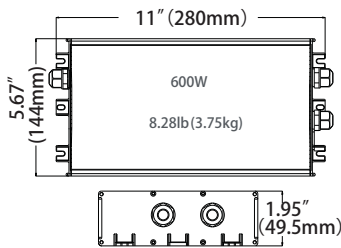

### FXL - 600W

Vertical LED Grow Lights  
Dimmable with Daisy Chain Feature

47" (1194mm)

Light source	Lumileds 3030
PPF	1685.6umol/s (@277V)
LED Efficacy	2.5-2.8umol/J (@277V)
Input power	600W
Input Voltage	AC100-277V, PF>0.9
Fixture dimensions	47 L x 3.3 W x 3.5 H in
Weight	22lbs
Thermal management	Passive

Dimming	10%
Lens angle	120°
Installation height	more than 12 inches
L90	50,000hours
Power supply rating	100,000hours
Certifications	ETL, DLC, IP66
Mounting	Universal Hanging

CONTACT US TODAY!

info@cm.lighting