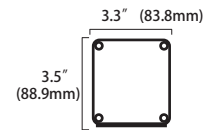

### FXL - 600W

Vertical LED Grow Lights  
Dimmable with Daisy Chain Feature

47" (1194mm)

Light source	Lumileds 3030
PPF	1685.6umol/s (@277V)
LED Efficacy	2.5-2.8umol/J (@277V)
Input power	600W
Input Voltage	AC100-277V, PF>0.9
Fixture dimensions	47 L x 3.3 W x 3.5 H in
Weight	22lbs
Thermal management	Passive

Dimming	10%
Lens angle	120°
Installation height	more than 12 inches
L90	50,000hours
Power supply rating	100,000hours
Certifications	ETL, DLC, IP66
Mounting	Universal Hanging

CONTACT US TODAY!

info@cm.lighting