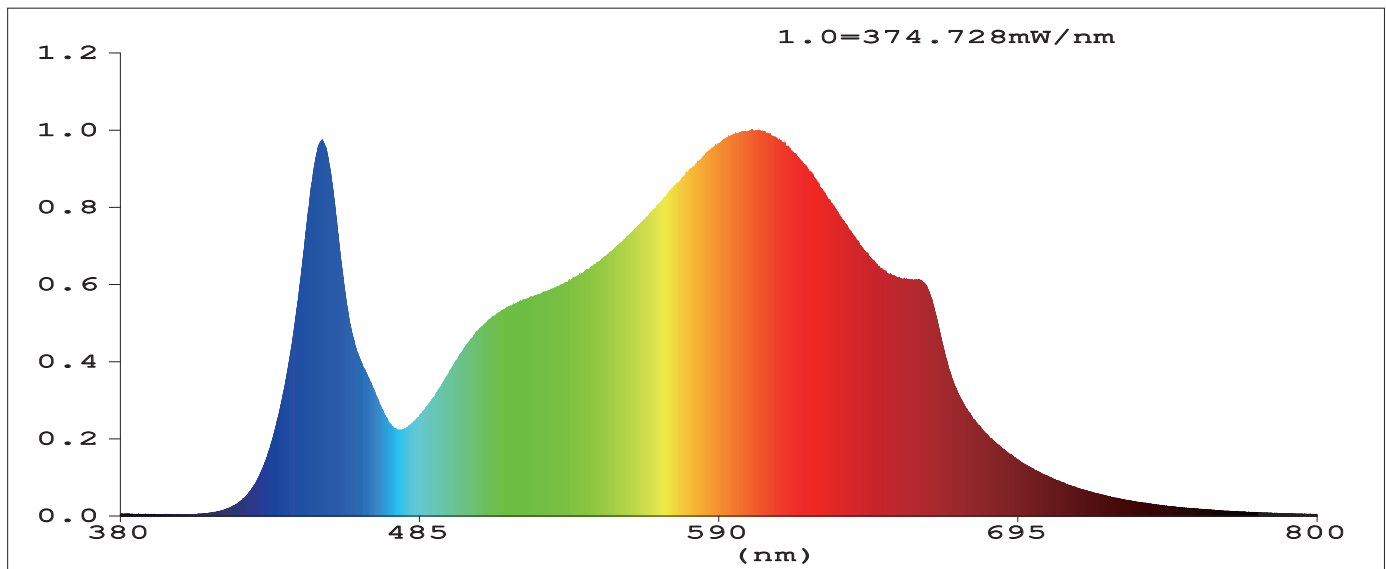

### FXL - 600W

Vertical LED Grow Lights  
Dimmable with Daisy Chain Feature

47" (1194mm)

Light source	Lumileds 3030
PPF	1685.6umol/s (@277V)
LED Efficacy	2.5-2.8umol/J (@277V)
Input power	600W
Input Voltage	AC100-277V, PF>0.9
Fixture dimensions	47 L x 3.3 W x 3.5 H in
Weight	22lbs
Thermal management	Passive

Dimming	10%
Lens angle	120°
Installation height	more than 12 inches
L90	50,000hours
Power supply rating	100,000hours
Certifications	ETL, DLC, IP66
Mounting	Universal Hanging

CONTACT US TODAY!

info@cm.lighting