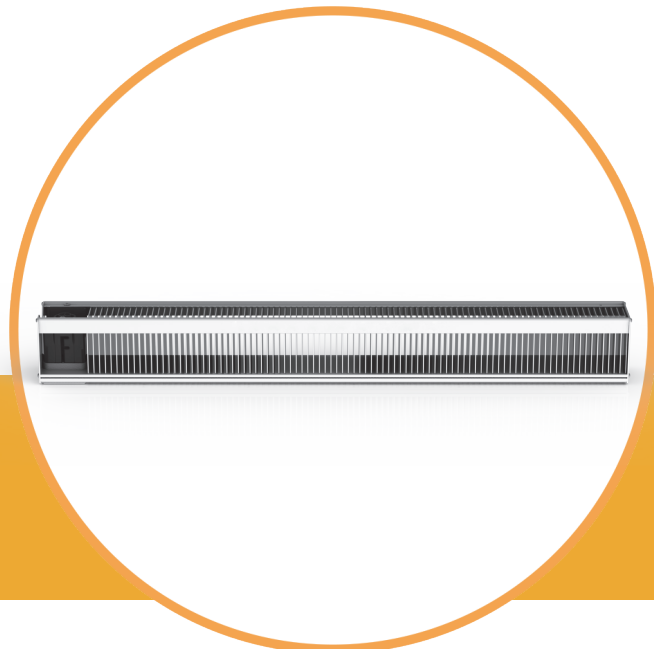

SPECIFICATIONS

FXL - 320W

Vertical LED Grow Lights
Dimmable with Daisy Chain Feature

Light source	Lumileds 3030
PPF	898.8umol/s (@277V)
LED Efficacy	2.5-2.8umol/J (@277V)
Input power	320W
Input Voltage	AC100-277V, PF>0.9
Fixture dimensions	24 L x 3.3 W x 3.5 H in
Weight	14lbs
Thermal management	Passive

Dimming	10%
Lens angle	120°
Installation height	more than 12 inches
L90	50,000hours
Power supply rating	100,000hours
Certifications	ETL, DLC, IP66
Mounting	Universal Hanging

CONTACT US TODAY!

info@cm.lighting