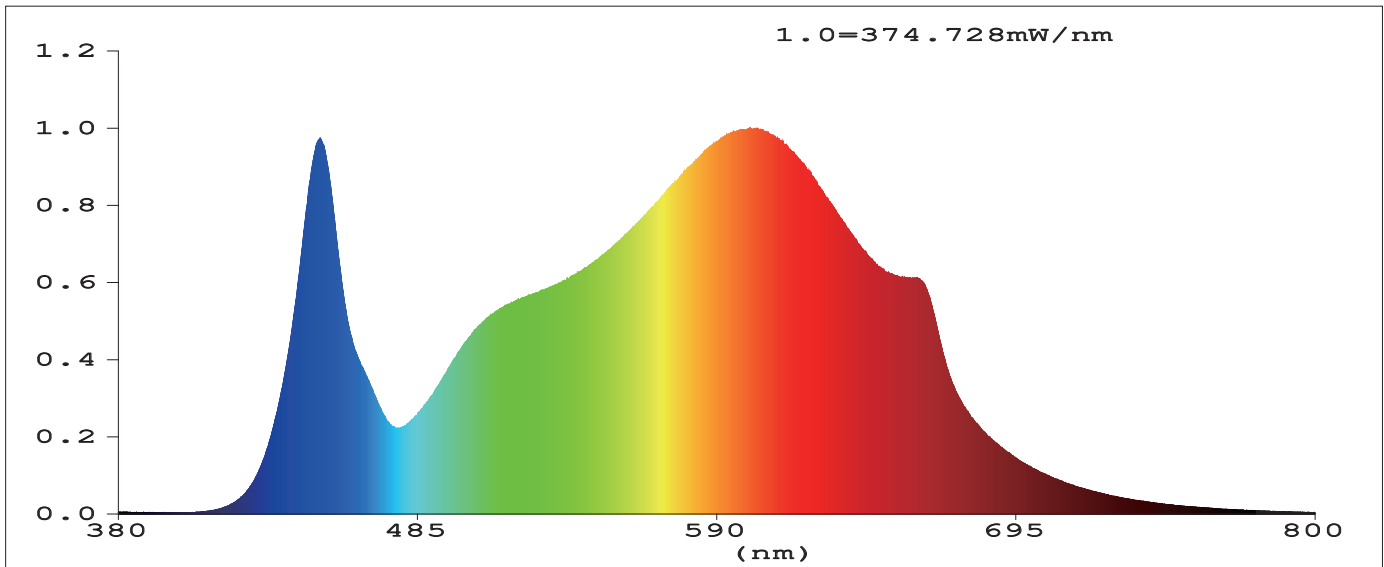

SPECIFICATIONS

FXL - 320W

Vertical LED Grow Lights
Dimmable with Daisy Chain Feature

Light source	Lumileds 3030
PPF	898.8umol/s (@277V)
LED Efficacy	2.5-2.8umol/J (@277V)
Input power	320W
Input Voltage	AC100-277V, PF>0.9
Fixture dimensions	24 L x 3.3 W x 3.5 H in
Weight	14lbs
Thermal management	Passive

Dimming	10%
Lens angle	120°
Installation height	more than 12 inches
L90	50,000hours
Power supply rating	100,000hours
Certifications	ETL, DLC, IP66
Mounting	Universal Hanging

CONTACT US TODAY!

info@cm.lighting