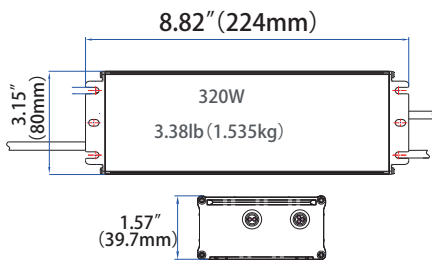

SPECIFICATIONS

FXL - 320W

Vertical LED Grow Lights
Dimmable with Daisy Chain Feature

Light source	Lumileds 3030
PPF	898.8umol/s (@277V)
LED Efficacy	2.5-2.8umol/J (@277V)
Input power	320W
Input Voltage	AC100-277V, PF>0.9
Fixture dimensions	24 L x 3.3 W x 3.5 H in
Weight	14lbs
Thermal management	Passive

Dimming	10%
Lens angle	120°
Installation height	more than 12 inches
L90	50,000hours
Power supply rating	100,000hours
Certifications	ETL, DLC, IP66
Mounting	Universal Hanging

CONTACT US TODAY!

info@cm.lighting