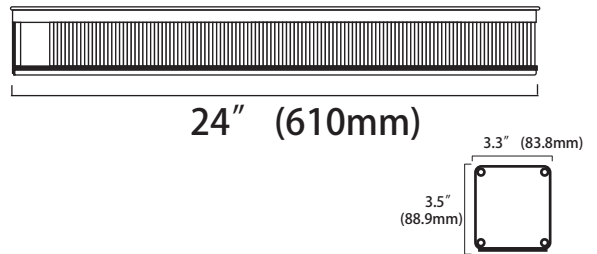

SPECIFICATIONS

FXL - 320W

Vertical LED Grow Lights
Dimmable with Daisy Chain Feature

Light source	Lumileds 3030
PPF	898.8umol/s (@277V)
LED Efficacy	2.5-2.8umol/J (@277V)
Input power	320W
Input Voltage	AC100-277V, PF>0.9
Fixture dimensions	24 L x 3.3 W x 3.5 H in
Weight	14lbs
Thermal management	Passive

Dimming	10%
Lens angle	120°
Installation height	more than 12 inches
L90	50,000hours
Power supply rating	100,000hours
Certifications	ETL, DLC, IP66
Mounting	Universal Hanging

CONTACT US TODAY!

info@cm.lighting