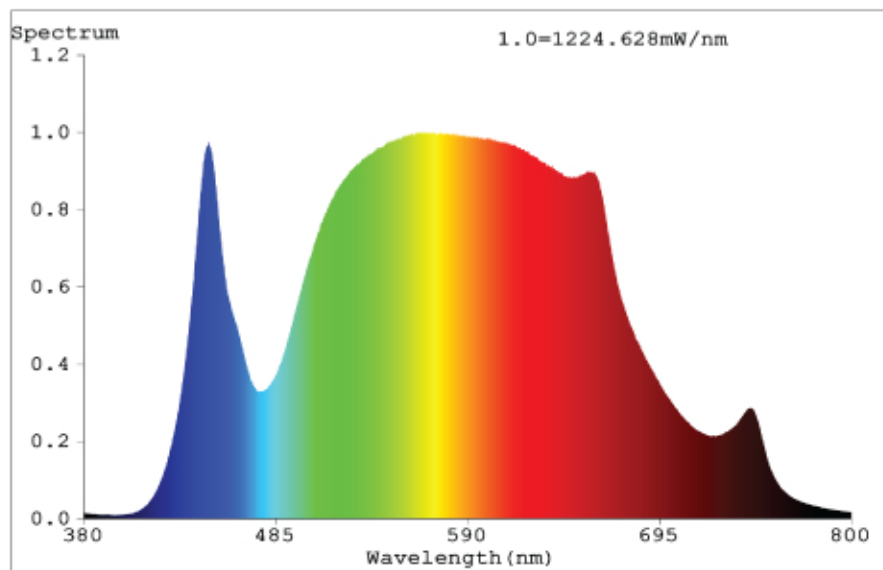

# FLARE 600

**Vertical LED Grow Lights**  
Dimmable with Daisy Chain Feature

PPF	1213 $\mu\text{Mol/s}$ (@277V)	Dimming	10%
LED Efficacy	2.1 $\mu\text{Mol/J}$ (@277V)	Lens angle	120°
Input power	600W	Installation height	more than 12 inches
Input voltage	AC 100 - 277V, PF>.98	L90	50,000 hours
Fixture dimensions	34.5L x 13.3W x 5.6H in	Power supply rating	100,000 hours
Weight	33.1 lbs	Certifications	DLC, ETL, IP66
Thermal management	Passive	Mounting	Universal Hanging
Light source	5054	Warranty	5 Years