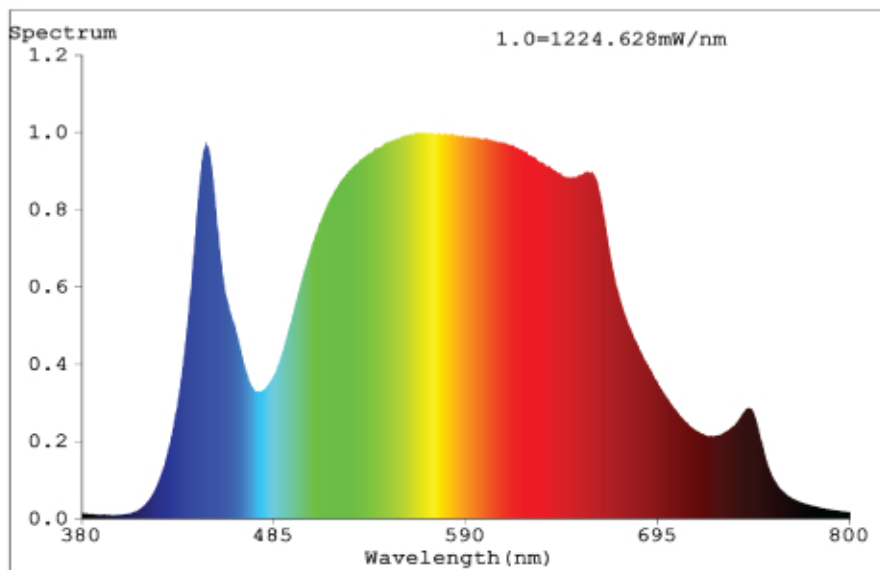

FLARE 400

Vertical LED Grow Lights

Dimmable with Daisy Chain Feature

PPF	822 $\mu\text{Mol/s}$ (@277V)	Dimming	10%
LED Efficacy	2.0 $\mu\text{Mol/J}$ (@277V)	Lens angle	120°
Input power	400W	Installation height	more than 12 inches
Input voltage	AC 100 - 277V, PF>.98	L90	50,000 hours
Fixture dimensions	23.3L x 13.3W x 5.6H in	Power supply rating	100,000 hours
Weight	24.5 lbs	Certifications	DLC, ETL, IP66
Thermal management	Passive	Mounting	Universal Hanging
Light source	5054	Warranty	5 Years