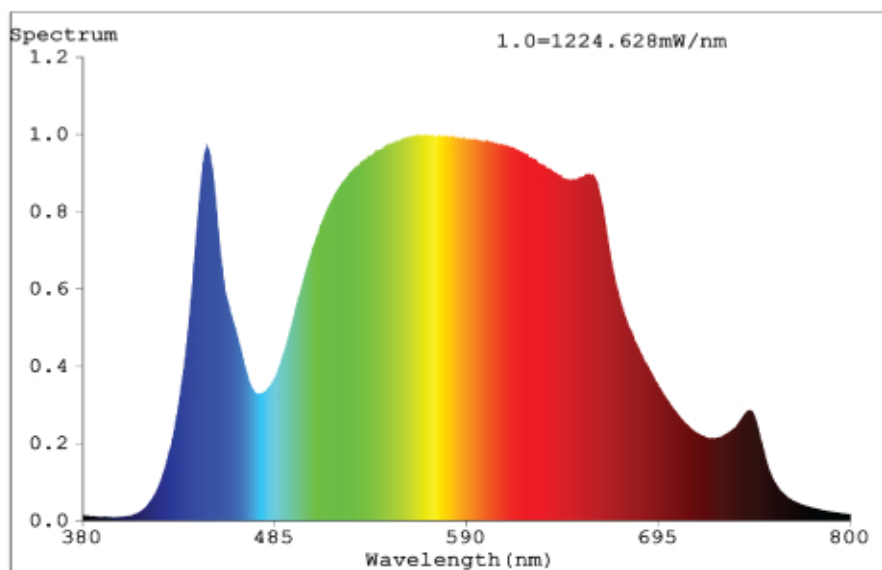

FLARE 200

Vertical LED Grow Lights
Dimmable with Daisy Chain Feature

PPF	395 $\mu\text{Mol/s}$ (@277V)	Dimming	10%
LED Efficacy	1.95 $\mu\text{Mol/J}$ (@277V)	Lens angle	120°
Input power	200W	Installation height	more than 12 inches
Input voltage	AC 100 - 277V, PF>.99	L90	50,000 hours
Fixture dimensions	13.3L x 12.1W x 5.6H in	Power supply rating	100,000 hours
Weight	13.9 lbs	Certifications	DLC, ETL, IP66
Thermal management	Passive	Mounting	Universal Hanging
Light source	5054	Warranty	5 Years