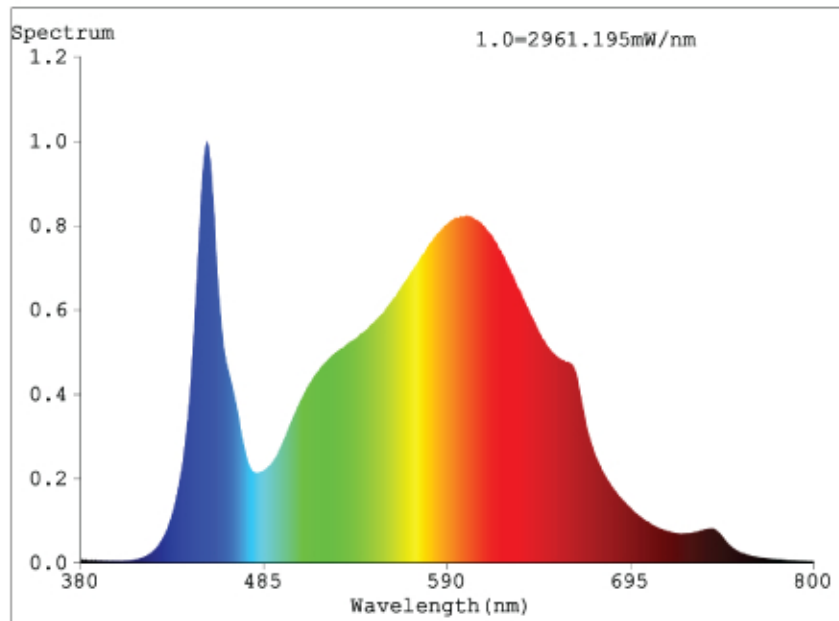

SPECIFICATIONS

BURST-760

BURST 760

Vertical LED Grow Lights

Dimmable

PPF	1930 $\mu\text{Mol/s}$ (@277V)	Dimming	10%
LED Efficacy	2.66 $\mu\text{Mol/J}$ (@277V)	Lens angle	120°
Input power	760W	CRI	90
Input voltage	AC 120 - 277V, PF>.98	L90	50,000 hours
Fixture dimensions	42.0L x 46.5W x 3.9H in	Power supply rating	100,000 hours
Weight	38.1 lbs	Certifications	DLC, ETL, IP66
Thermal management	Passive	Mounting	Universal Hanging