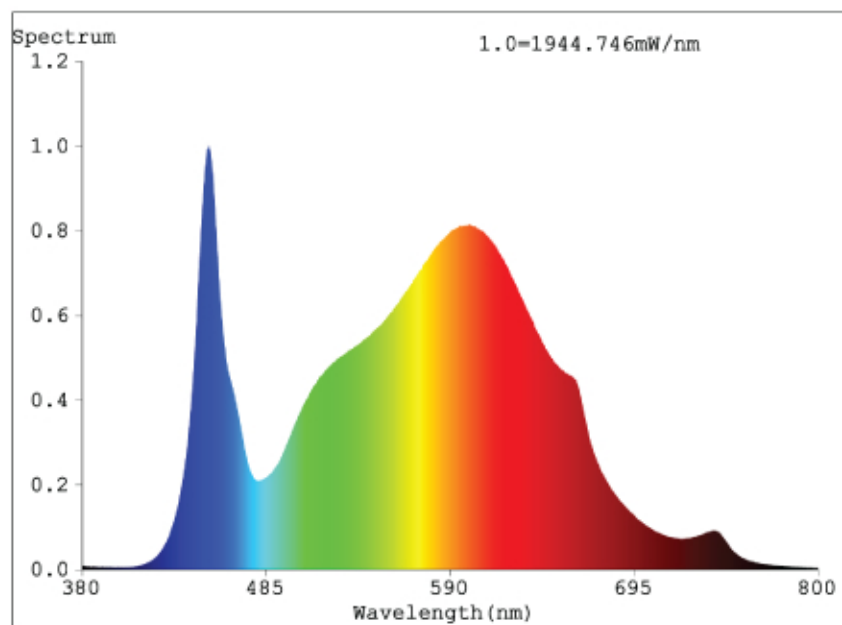

BURST 480

Vertical LED Grow Lights
Dimmable

BURST-480

PPF	1249 $\mu\text{Mol/s}$ (@277V)	Dimming	10%
LED Efficacy	2.63 $\mu\text{Mol/J}$ (@277V)	Lens angle	120°
Input power	480W	CRI	90
Input voltage	AC 120 - 277V, PF>.98	L90	50,000 hours
Fixture dimensions	42L x 36W x 3.7H in	Power supply rating	100,000 hours
Weight	23.8 lbs	Certifications	DLC, ETL, IP66
Thermal management	Passive	Mounting	Universal Hanging