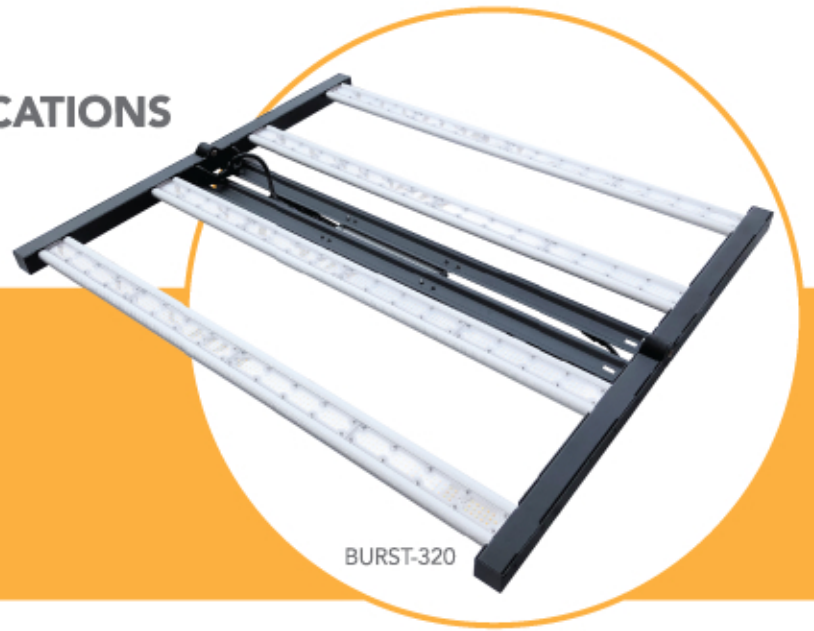

SPECIFICATIONS

BURST-320

BURST 320

Vertical LED Grow Lights

Dimmable

PPF	900 $\mu\text{Mol/s}$ (@277V)	Dimming	10%
LED Efficacy	2.78 $\mu\text{Mol/J}$ (@277V)	Lens angle	120°
Input power	320W	CRI	90
Input voltage	AC 120 - 277V, PF>.98	L90	50,000 hours
Fixture dimensions	42L x 36W x 3.7H in	Power supply rating	100,000 hours
Weight	22.5 lbs	Certifications	DLC, ETL, IP66
Thermal management	Passive	Mounting	Universal Hanging