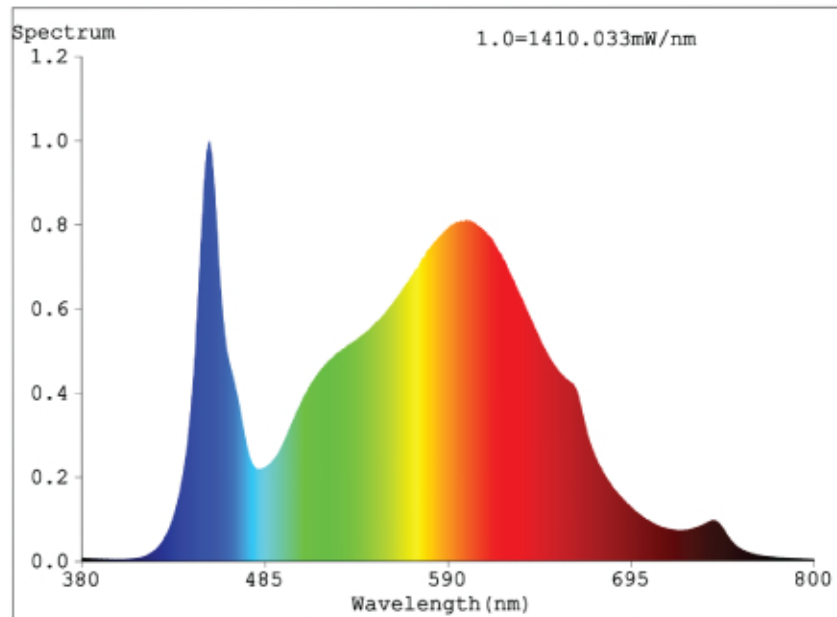

SPECIFICATIONS

BURST-320

BURST 320

Vertical LED Grow Lights

Dimmable

PPF	900 $\mu\text{Mol/s}$ (@277V)	Dimming	10%
LED Efficacy	2.78 $\mu\text{Mol/J}$ (@277V)	Lens angle	120°
Input power	320W	CRI	90
Input voltage	AC 120 - 277V, PF>.98	L90	50,000 hours
Fixture dimensions	42L x 36W x 3.7H in	Power supply rating	100,000 hours
Weight	22.5 lbs	Certifications	DLC, ETL, IP66
Thermal management	Passive	Mounting	Universal Hanging