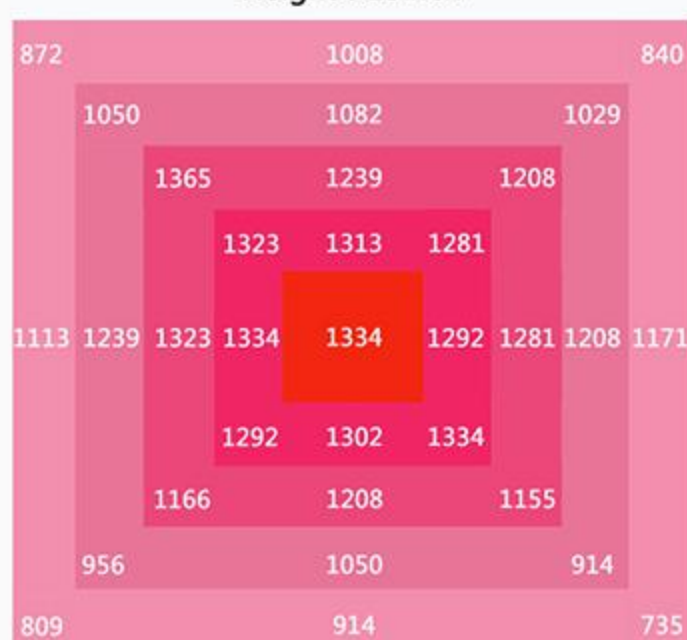

Height : 18inch