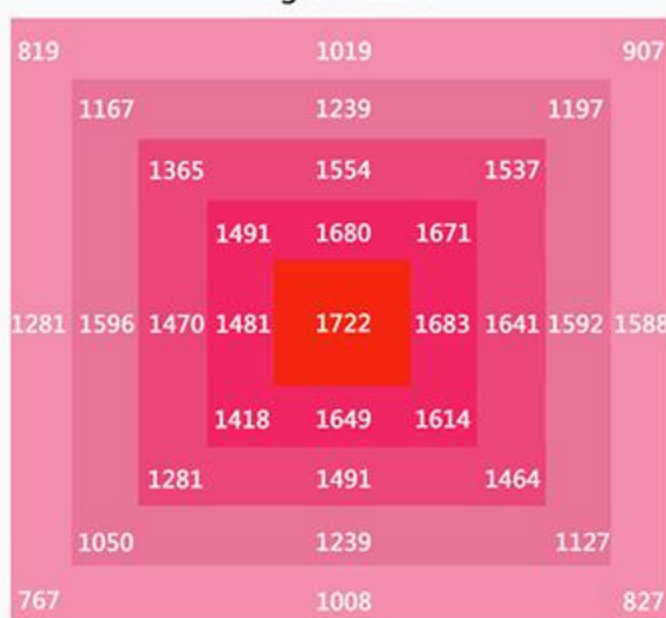

Vertical LED Grow Lights Dimmable with Daisy Chain Feature

Product Description

1. Using high output LED chip, Efficacy is up to 2.7-2.8 $\mu\text{mol}/\text{J}$
640W High PPF is up to $1792\mu\text{mol}/\text{s}$, 760W High PPF is up to $2128\mu\text{mol}/\text{s}$, 960W High PPF is up to $2688\mu\text{mol}/\text{s}$.
2. 180° foldable, easy to ship.
3. No fan design, no noise.
4. Supporting daisy chain and 0-10V dimming.
5. ETL, DLC, CE, ROHS certified product with 5 years warranty.

ppfd Value of Different Height

BURST- 640W

Height : 12inch

BURST- 760W

Height : 12inch

BURST- 960W

Height : 12inch

BURST- 640W