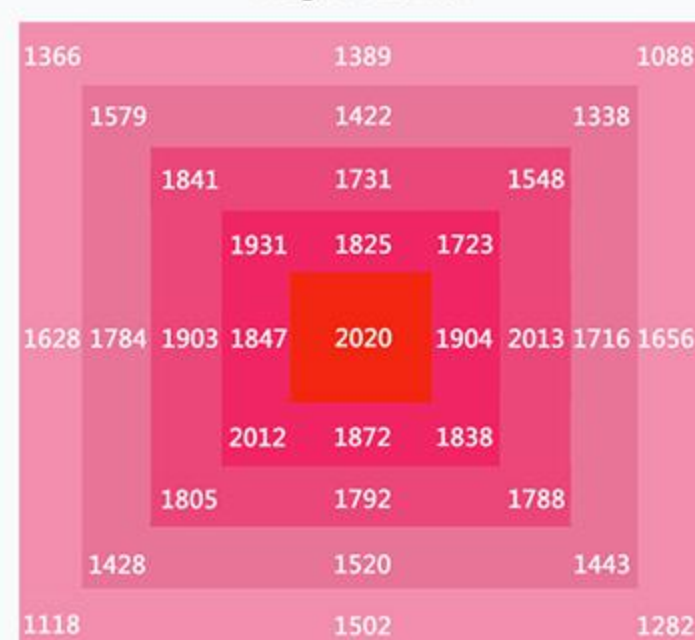

Height : 18inch