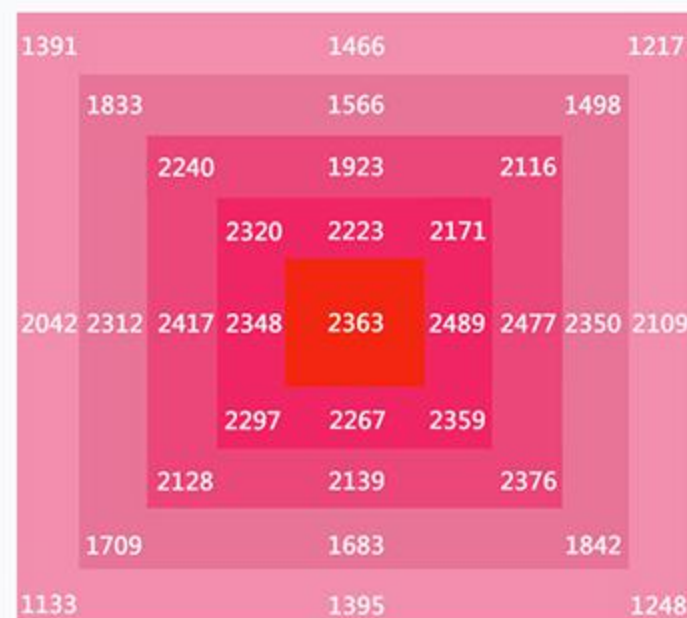

Vertical LED Grow Lights Dimmable with Daisy Chain Feature

Product Description

1. Using high output LED chip, Efficacy is up to 2.7-2.8 $\mu\text{mol}/\text{J}$
640W High PPF is up to $1792\mu\text{mol}/\text{s}$, 760W High PPF is up to $2128\mu\text{mol}/\text{s}$, 960W High PPF is up to $2688\mu\text{mol}/\text{s}$.
2. 180° foldable, easy to ship.
3. No fan design, no noise.
4. Supporting daisy chain and 0-10V dimming.
5. ETL, DLC, CE, ROHS certified product with 5 years warranty.

ppfd Value of Different Height

BURST- 640W

Height : 12inch

BURST- 760W

Height : 12inch

BURST- 960W

Height : 12inch

BURST- 640W