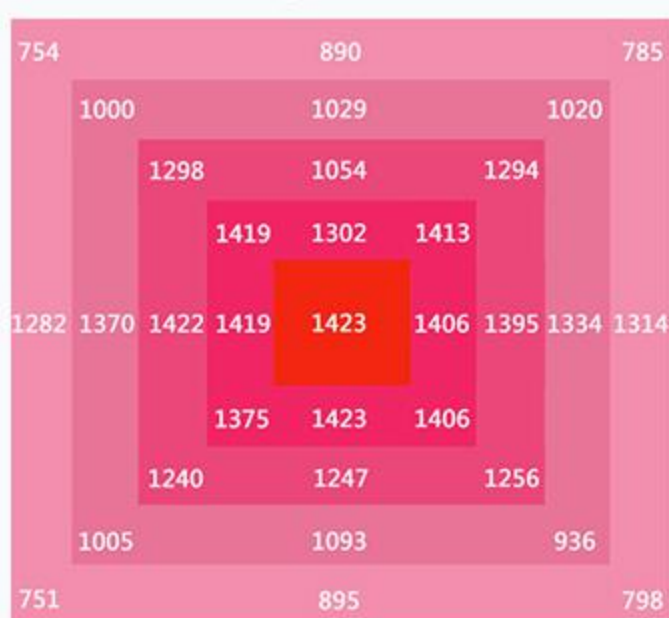

Vertical LED Grow Lights Dimmable with Daisy Chain Feature

Product Description

1. Using high output LED chip, Efficacy is up to 2.7-2.8 $\mu\text{mol}/\text{J}$
640W High PPF is up to $1792\mu\text{mol}/\text{s}$, 760W High PPF is up to $2128\mu\text{mol}/\text{s}$, 960W High PPF is up to $2688\mu\text{mol}/\text{s}$.
2. 180° foldable, easy to ship.
3. No fan design, no noise.
4. Supporting daisy chain and 0-10V dimming.
5. ETL, DLC, CE, ROHS certified product with 5 years warranty.

ppfd Value of Different Height

BURST- 640W

Height : 12inch

BURST- 760W

Height : 12inch

BURST- 960W

Height : 12inch

BURST- 640W