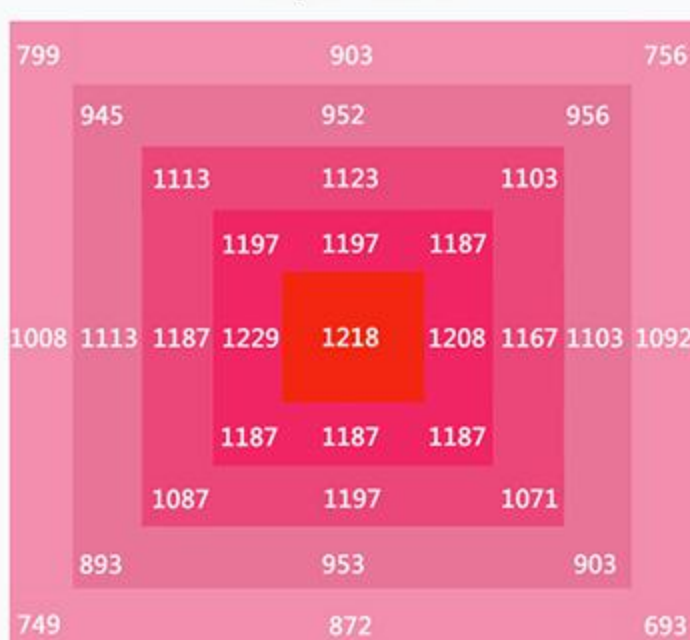

Height : 18inch