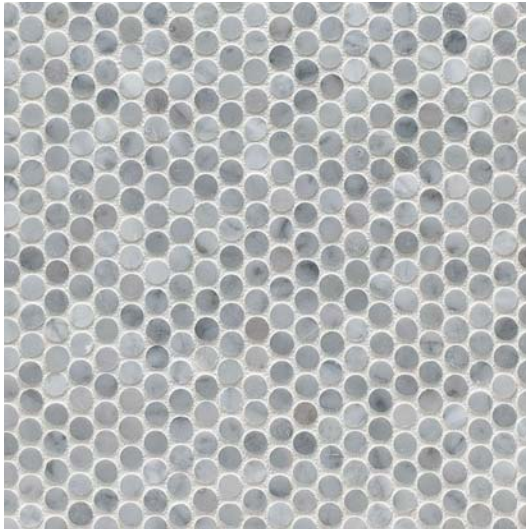

STUDS

THERE IS NOTHING FORMULAIC ABOUT ARTISTIC TILE'S STUDS.

Simultaneously fresh and retro, the applications for these round stone mosaics are limitless. Circular tiles are a staple of residential and commercial design; our Studs are unique in their smaller size and our use of classic stone in their creation. A traditional yet relaxed aesthetic.

STUDS

Bianco Carrara Polished

Calacatta Gold Polished

Blue Blend Polished
(Thassos, Azul Cielo, Ming Green)

Thassos Polished

USAGE / CHARACTERISTICS

- residential interior - wall / floor
- standard commercial interior - wall / floor
- variation - low
- wet areas

STONE COLLECTION

1/2" Circle Mosaic
12" x 12-1/8" x 3/8"
1.03 square feet per interlocking sheet