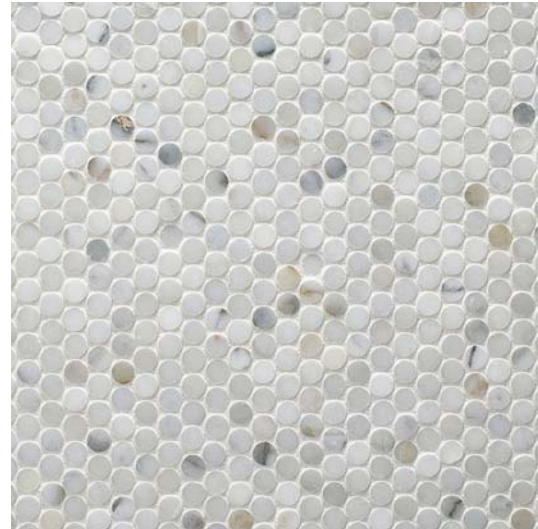

STUDS

THERE IS NOTHING FORMULAIC ABOUT ARTISTIC TILE'S STUDS.

Simultaneously fresh and retro, the applications for these round stone mosaics are limitless. Circular tiles are a staple of residential and commercial design; our Studs are unique in their smaller size and our use of classic stone in their creation. A traditional yet relaxed aesthetic.

STUDS

Bianco Carrara Polished

Calacatta Gold Polished

Blue Blend Polished
(Thassos, Azul Cielo, Ming Green)

Thassos Polished

USAGE / CHARACTERISTICS

- residential interior - wall / floor
- standard commercial interior - wall / floor
- variation - low
- wet areas

STONE COLLECTION

1/2" Circle Mosaic
12" x 12-1/8" x 3/8"
1.03 square feet per interlocking sheet