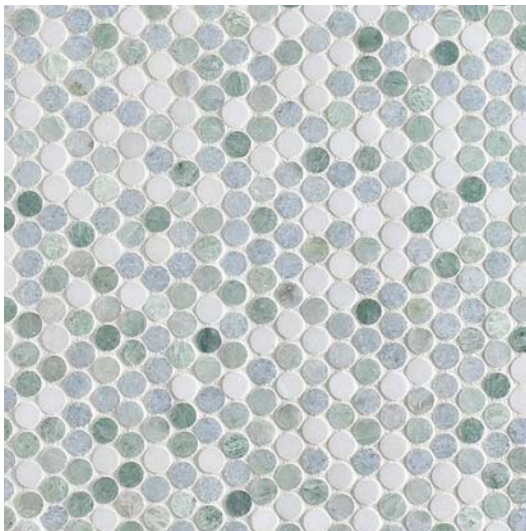

STUDS

THERE IS NOTHING FORMULAIC ABOUT ARTISTIC TILE'S STUDS.

Simultaneously fresh and retro, the applications for these round stone mosaics are limitless. Circular tiles are a staple of residential and commercial design; our Studs are unique in their smaller size and our use of classic stone in their creation. A traditional yet relaxed aesthetic.

STUDS

Bianco Carrara Polished

Calacatta Gold Polished

Blue Blend Polished
(Thassos, Azul Cielo, Ming Green)

Thassos Polished

USAGE / CHARACTERISTICS

- residential interior - wall / floor
- standard commercial interior - wall / floor
- variation - low
- wet areas

STONE COLLECTION

1/2" Circle Mosaic
12" x 12-1/8" x 3/8"
1.03 square feet per interlocking sheet