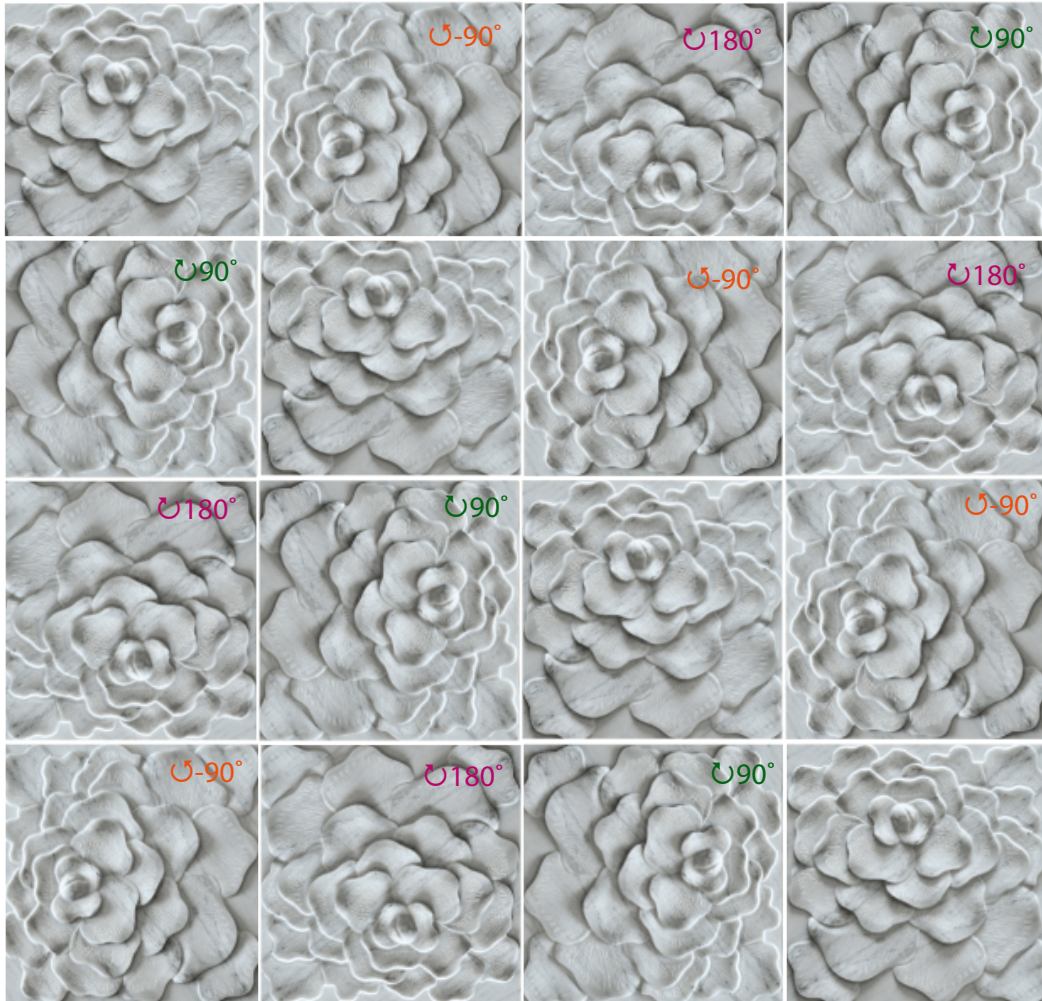

ROSA INSTALLATION GUIDE

SINGLE UNIT

UNITS IN REPEAT

SINGLE UNIT IS REPEATED AND ROTATED IN ORDER:

-  ROTATE ONCE COUNTERCLOCKWISE
-  ROTATE ONCE CLOCKWISE
-  ROTATE TWICE