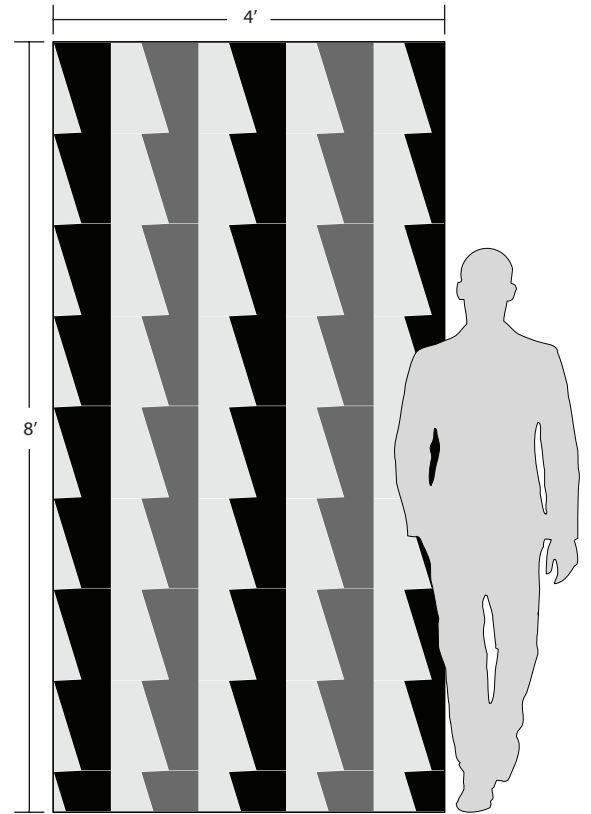

ZIP LARGE

Game On - A Tailored To Collection by Michelle Gerson

When designing a collection with Michelle Gerson, we had a singular goal: express Michelle's distinct approach to design in a tile collection. Enter Game On - a bold return to basic shapes with just the right amount of the unexpected – a collection that is inherently Michelle Gerson. The collection features five customizable designs – Spot-On, Slide, Zip, and Stix – each available in a range of sizes in both mosaic form and as large format tile.

ZIP LARGE

Shown here with Dolomiti, Nero Marquina & Vanilla Onyx

24 UNIT DRAWINGS

DIMENSIONS

ZIP
CUTMWJMGZIPLG
SHEET SIZE:
21-9/16" x 22-3/4"
Tailored To WJ Mosaic
One Unit (3.41 sf/pc)

*Suggested applications, usage/characteristics and installation/maintenance are dependent on the materials of your choosing.

ZIP LARGE

SINGLE UNIT

PATTERN VISUAL

MATERIAL KEY

POSITION **1** _____

POSITION **2** _____

POSITION **3** _____

ADDITIONAL NOTES: _____

DESIGN NAME: ZIP LARGE

ITEM CODE: CUTMWJMGZIPLG

SHEET COVERAGE AREA: 22 ³/₄" H x 21 ⁹/₁₆" W

SQUARE FOOTAGE PER SHEET: 3.41 SF

P.O #: _____

SALES ASSOC: _____

FOR VISUALIZATION PURPOSES ONLY.
 THIS IS NOT AN INSTALLATION DRAWING.
 VERIFY ALL MEASUREMENTS PRIOR TO INSTALLATION.
 ALL MATERIALS ARE SUBJECT TO RANGE / VARIATION.
 GROUT JOINTS, CENTERING/ORIENTATION MAY VARY
 SLIGHTLY FROM DRAWING SHOWN.
 ALL CUTS HAVE A VARIANCE OF +/- 1/16".