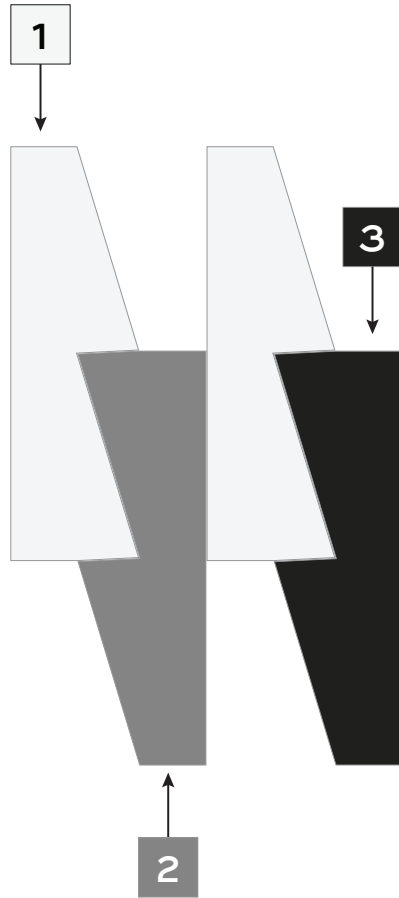

ZIP LARGE

Shown here with Dolomiti, Nero Marquina & Vanilla Onyx

24 UNIT DRAWINGS

DIMENSIONS

ZIP
CUTMWJMGZIPLG
SHEET SIZE:
21-9/16" x 22-3/4"
Tailored To WJ Mosaic
One Unit (3.41 sf/pc)

*Suggested applications, usage/characteristics and installation/maintenance are dependent on the materials of your choosing.

ZIP LARGE

SINGLE UNIT

PATTERN VISUAL

MATERIAL KEY

POSITION **1** _____

POSITION **2** _____

POSITION **3** _____

ADDITIONAL NOTES: _____

DESIGN NAME: ZIP LARGE

ITEM CODE: CUTMWJMGZIPLG

SHEET COVERAGE AREA: 22 ³/₄" H x 21 ⁹/₁₆" W

SQUARE FOOTAGE PER SHEET: 3.41 SF

P.O #: _____

SALES ASSOC: _____

FOR VISUALIZATION PURPOSES ONLY.
 THIS IS NOT AN INSTALLATION DRAWING.
 VERIFY ALL MEASUREMENTS PRIOR TO INSTALLATION.
 ALL MATERIALS ARE SUBJECT TO RANGE / VARIATION.
 GROUT JOINTS, CENTERING/ORIENTATION MAY VARY
 SLIGHTLY FROM DRAWING SHOWN.
 ALL CUTS HAVE A VARIANCE OF +/- 1/16".