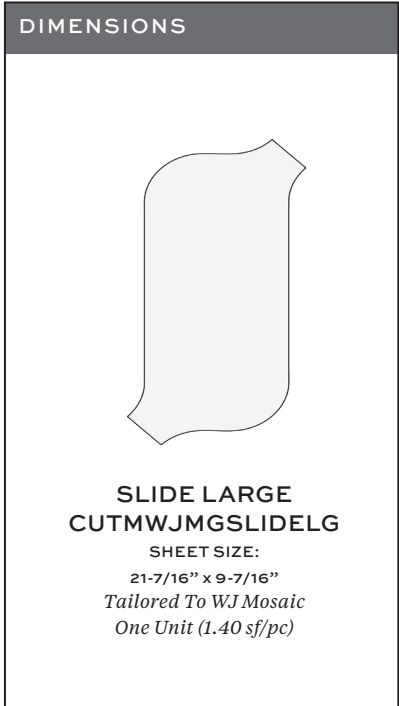

*Suggested applications, usage/characteristics and installation/maintenance are dependent on the materials of your choosing.