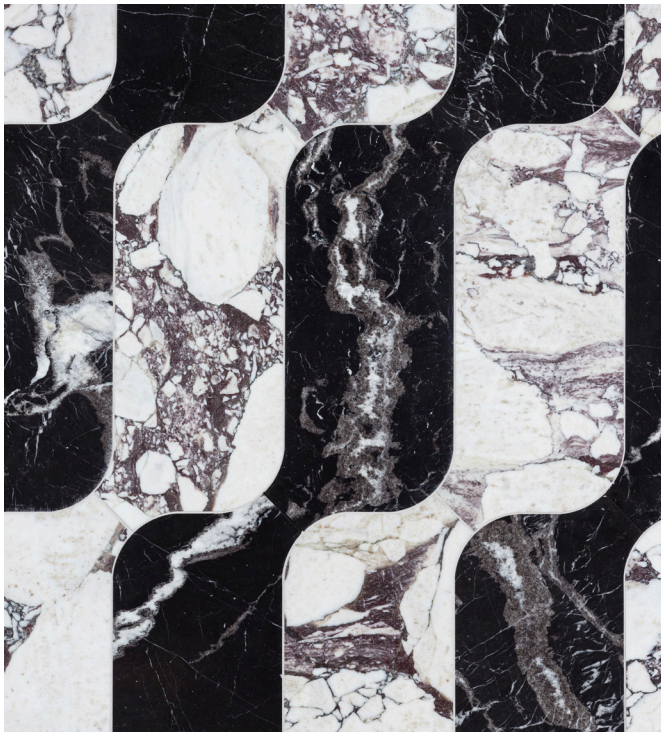

SLIDE LARGE

Game On - A Tailored To Collection by Michelle Gerson

When designing a collection with Michelle Gerson, we had a singular goal: express Michelle's distinct approach to design in a tile collection. Enter Game On - a bold return to basic shapes with just the right amount of the unexpected - a collection that is inherently Michelle Gerson. The collection features five customizable designs - Spot-On, Slide, Zip, and Stix - each available in a range of sizes in both mosaic form and as large format tile.

SLIDE LARGE

Shown here with Calacatta Viola & Nero Marquina

**Suggested applications, usage/characteristics and installation/maintenance are dependent on the materials of your choosing.*

SLIDE LARGE

SINGLE UNIT

1 →

PATTERN VISUAL

MATERIAL KEY

POSITION _____

THIS DESIGN CAN BE BLENDED, WRITE
ADDITIONAL COLORS BELOW

ADDITIONAL NOTES: _____

DESIGN NAME: SLIDE LARGE

ITEM CODE: CUTMWJMGSLIDELG