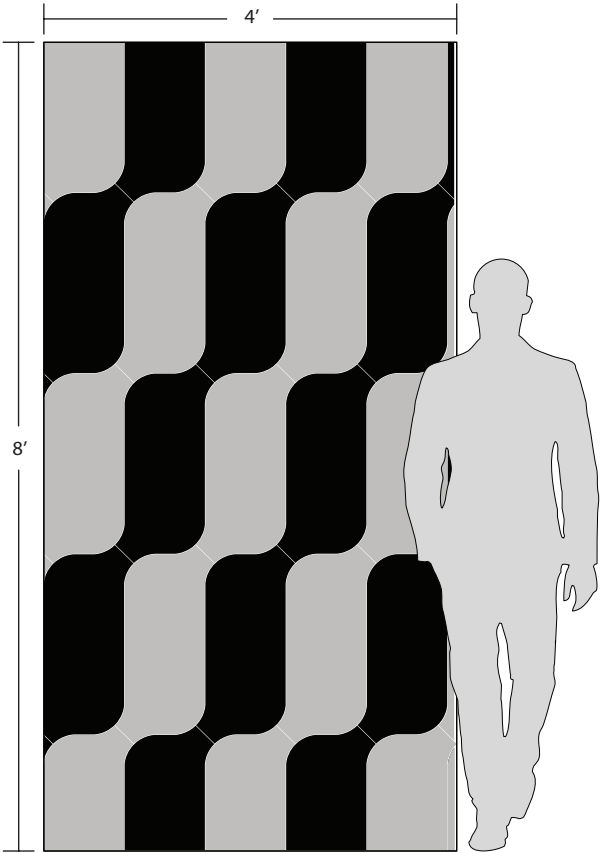

SLIDE LARGE

Game On - A Tailored To Collection by Michelle Gerson

When designing a collection with Michelle Gerson, we had a singular goal: express Michelle's distinct approach to design in a tile collection. Enter Game On - a bold return to basic shapes with just the right amount of the unexpected - a collection that is inherently Michelle Gerson. The collection features five customizable designs - Spot-On, Slide, Zip, and Stix - each available in a range of sizes in both mosaic form and as large format tile.

SLIDE LARGE

Shown here with Calacatta Viola & Nero Marquina

**Suggested applications, usage/characteristics and installation/maintenance are dependent on the materials of your choosing.*

SLIDE LARGE

SINGLE UNIT

1 →

PATTERN VISUAL

MATERIAL KEY

POSITION _____

THIS DESIGN CAN BE BLENDED, WRITE
ADDITIONAL COLORS BELOW

ADDITIONAL NOTES: _____

DESIGN NAME: SLIDE LARGE

ITEM CODE: CUTMWJMGSLIDELG

SHEET COVERAGE AREA: 21 7/16" H x 9 7/16" W

SQUARE FOOTAGE PER SHEET: 1.40 SF

P.O #: _____

SALES ASSOC: _____

FOR VISUALIZATION PURPOSES ONLY.
THIS IS NOT AN INSTALLATION DRAWING.
VERIFY ALL MEASUREMENTS PRIOR TO INSTALLATION.
ALL MATERIALS ARE SUBJECT TO RANGE / VARIATION.
GROUT JOINTS, CENTERING/ORIENTATION MAY VARY
SLIGHTLY FROM DRAWING SHOWN.
ALL CUTS HAVE A VARIANCE OF +/- 1/16".