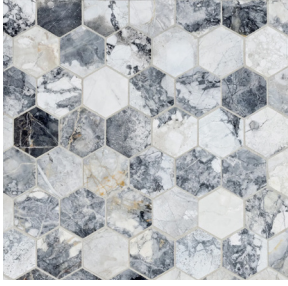

# HEXAGON MOSAIC

Our exquisite Hexagon Mosaics are crafted from a captivating array of natural stone options. Elevate your space with the timeless allure of these stunning tiles, meticulously designed to infuse elegance and sophistication into any room. Currently stocked in 3cm and 5cm sizes.

# HEXAGON MOSAIC

Hexagon 5.0 cm

Invisible Grey  
Honed

Hexagon 3.0 cm

Volakas  
Honed

Thassos  
Polished

Textura Bianco Carrara  
Mixed Finish

Statuary  
Polished

Pacific White  
Polished

Rivershell White  
Polished

Bianco Carrara  
Polished & Honed

Calacatta Bluette-  
Honed

China Black  
Polished

White Sand  
Polished

Bianco Dolomiti  
Polished

Arabescato D'Oro  
Honed

Technote: Sheets are irregular and combine into a seamless interlocking pattern. Plan your layout accordingly. White mortar is recommended for natural stone. For Arabescato D'oro and Thassos install with white thinset only. If job requires mud work, white portland cement must be used. China Black will exhibit surface scratching when used on floors, and in wet areas may discolor slightly due to soap residue or mineral deposits. For Calacatta Bluette install with Ardex N23 White or Mapei Granirapid White System. Do not install with organic adhesive, or in areas with rising moisture. Consider the use of a waterproofing membrane when installing on a concrete slab.