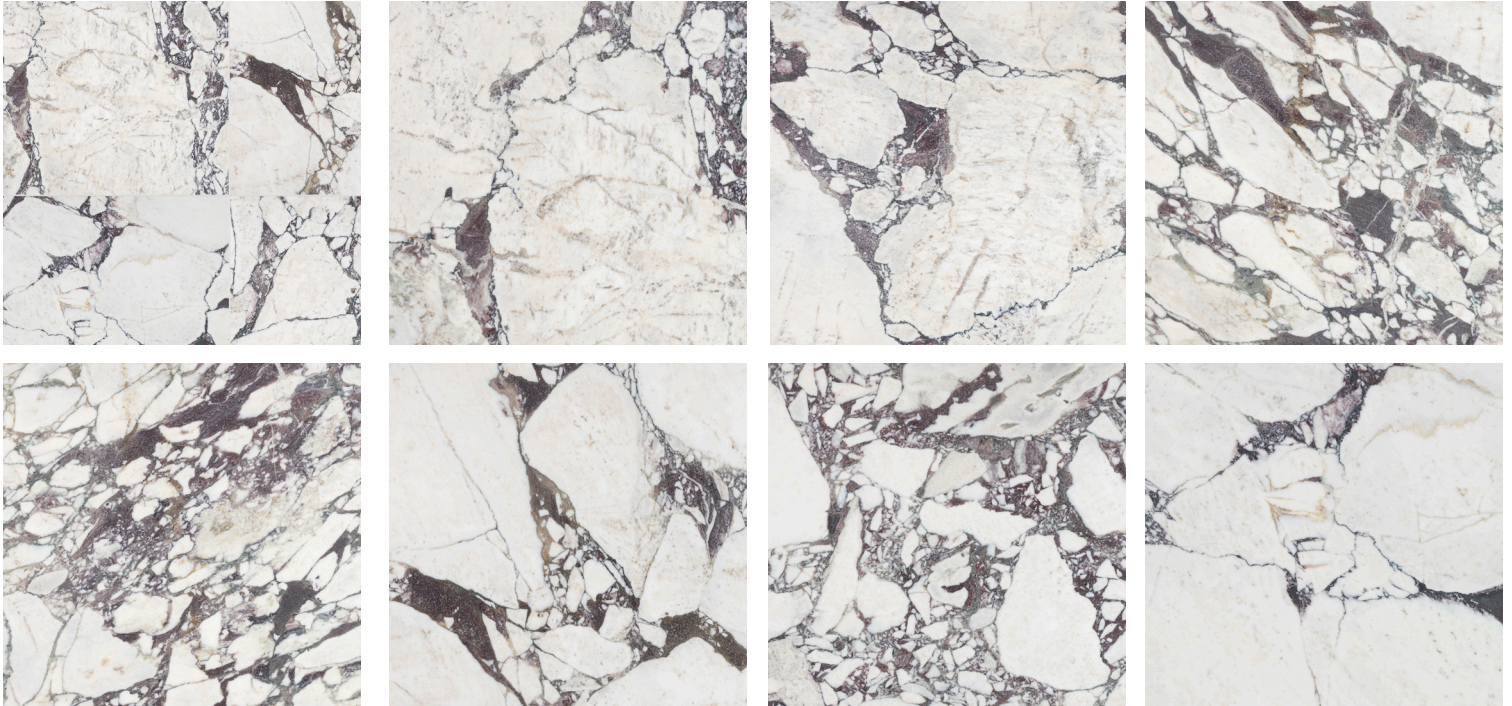

# VIOLA REALE SELECT

A vibrant, brecciated stone, Viola Reale Select features clasts of ivory-white contrasted with tonal shades of plum. Indulge in the elegance of this Turkish marble, stocked in 24 x 24" honed tile.

# VIOLA REALE SELECT

Honed 24" x 24" x 3/8" Aris Edge Stone Field

APPLICATIONS									VARIATION				TAILORED TO CUSTOMIZATION
INTERIOR FLOOR	INTERIOR WALL	SHOWER WALL	SHOWER FLOOR	EXTERIOR FLOOR	EXTERIOR WALL	POOL/ FOUNTAIN	COUNTER TOP	FIREPLACE SURROUND	V1	V2	V3	V4	CARPET CUTTING
Light/Medium Traffic Commercial	All	Yes, including steam <sup>1</sup>	Yes, including steam <sup>1</sup>	No	No	No	Yes	Yes					FIELD
													FINISH
													MOSAIC
													SADDLE
													VANITY TOP
													WATERJET

AVAILABLE SIZES
 <p>FIELD TILE 24" x 24" x 3/8" Aris Edge Stone Field Tile</p>

**NOTES**

<sup>1</sup>Showers: Product MUST be installed in accordance with current TCNA Handbook Stone Methods. W  
<sup>2</sup>Alternate setting material - Ardex X5 White Medium Bed Mortar or Mapei Ultraflex LFT White  
<sup>3</sup>Alternate grout - Mapei Keracolor Unsanded or Ardex WA Epoxy

Tech Notes: White mortar is recommended for natural stone. Minor vein washout is possible in wet installations.