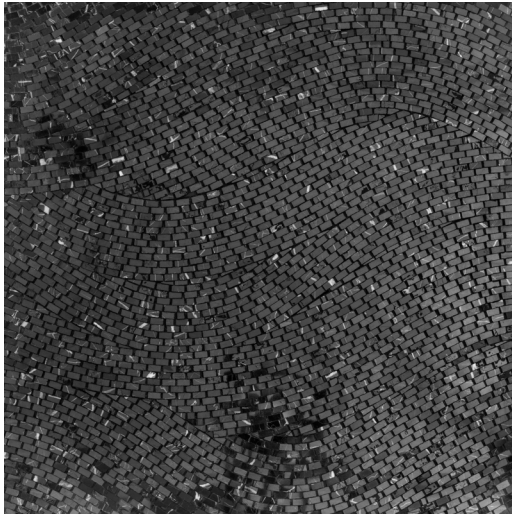

# XANADU FALLS

---

The sinuous rills of our poetic 'Xanadu' are now available in Xanadu Falls, a rhythmic confluence of polished stone mosaic pieces in an elegant, lightly reflective stream.

# XANADU FALLS

*Bianco Dolomiti - Polished*

*Calacatta Gold - Polished*

*Nero Marquina - Polished<sup>5</sup>*

*Thassos - Polished*

APPLICATIONS								VARIATION		
INTERIOR FLOOR	INTERIOR WALL	SHOWER WALL	SHOWER FLOOR	EXTERIOR FLOOR	EXTERIOR WALL	POOL/ FOUNTAIN	COUNTER TOP	V1	V2	
Light/Medium Traffic Commercial	All	Yes, including steam	Yes	No	Yes, non-freeze thaw <sup>1</sup>	No	No			
								V3	V4	
INSTALLATION/MAINTENANCE										MOSAIC
SETTING MATERIAL	GROUT	GROUT JOINT	MEMBRANE	CAULK	SEALER	CLEANER	INSTALLATION INSTRUCTIONS	LAYOUT	DRY LAYOUT	
Ardex X4 White <sup>2</sup>	Ardex FG-C Unsanded <sup>3</sup>	As established on sheets	Mapei Mapeiastic AquaDefense	Mapei Keracaulk Sanded	AquaMix Sealer's Choice Gold	AquaMix Concentrated Stone & Tile Cleaner	TCNA Handbook	Maintain sheet orientation	Full <sup>4</sup>	(2.83 sf/unit) Mesh mounted interlocking sheet
NOTES										
<sup>1</sup> Calacatta Gold - No <sup>2</sup> Alternate Mortar - Mapei Ultraflex 2 White or Ardex N23 <sup>3</sup> Alternate Grout - Mapei Keracolor Unsanded or Mapei Ultracolor Plus No carpet cutting <sup>4</sup> Layout the full job before installation <sup>5</sup> Subject to visible scratching										

# XANADU FALLS