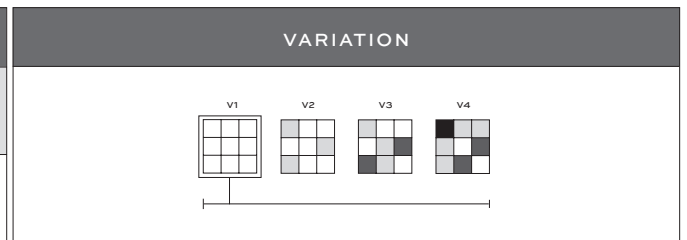

APPLICATIONS							
INTERIOR FLOOR	INTERIOR WALL	SHOWER WALL	SHOWER FLOOR	EXTERIOR FLOOR	EXTERIOR WALL	POOL/ FOUNTAIN	COUNTER TOP
No	All	Yes, including steam	No	No	No	No	No

INSTALLATION/MAINTENANCE									
SETTING MATERIAL	GROUT	GROUT JOINT	MEMBRANE	CAULK	SEALER	CLEANER	INSTALLATION INSTRUCTIONS	LAYOUT	DRY LAYOUT
Mapei Ultraflex 2 White	Mapei Keracolor Sanded	1/8" minimum	Mapei Mapelastick AquaDefense	Mapei Keracaulk Sanded	No	AquaMix Concentrated Stone & Tile Cleaner	TCNA Handbook	No	Optional