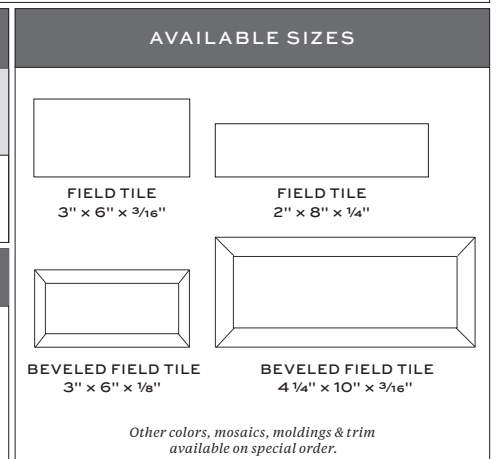

NOTES

Note: Stock moldings coordinate with both the 3" x 6" & beveled Bright White Gloss field tiles. Black Gloss moldings available by special order.