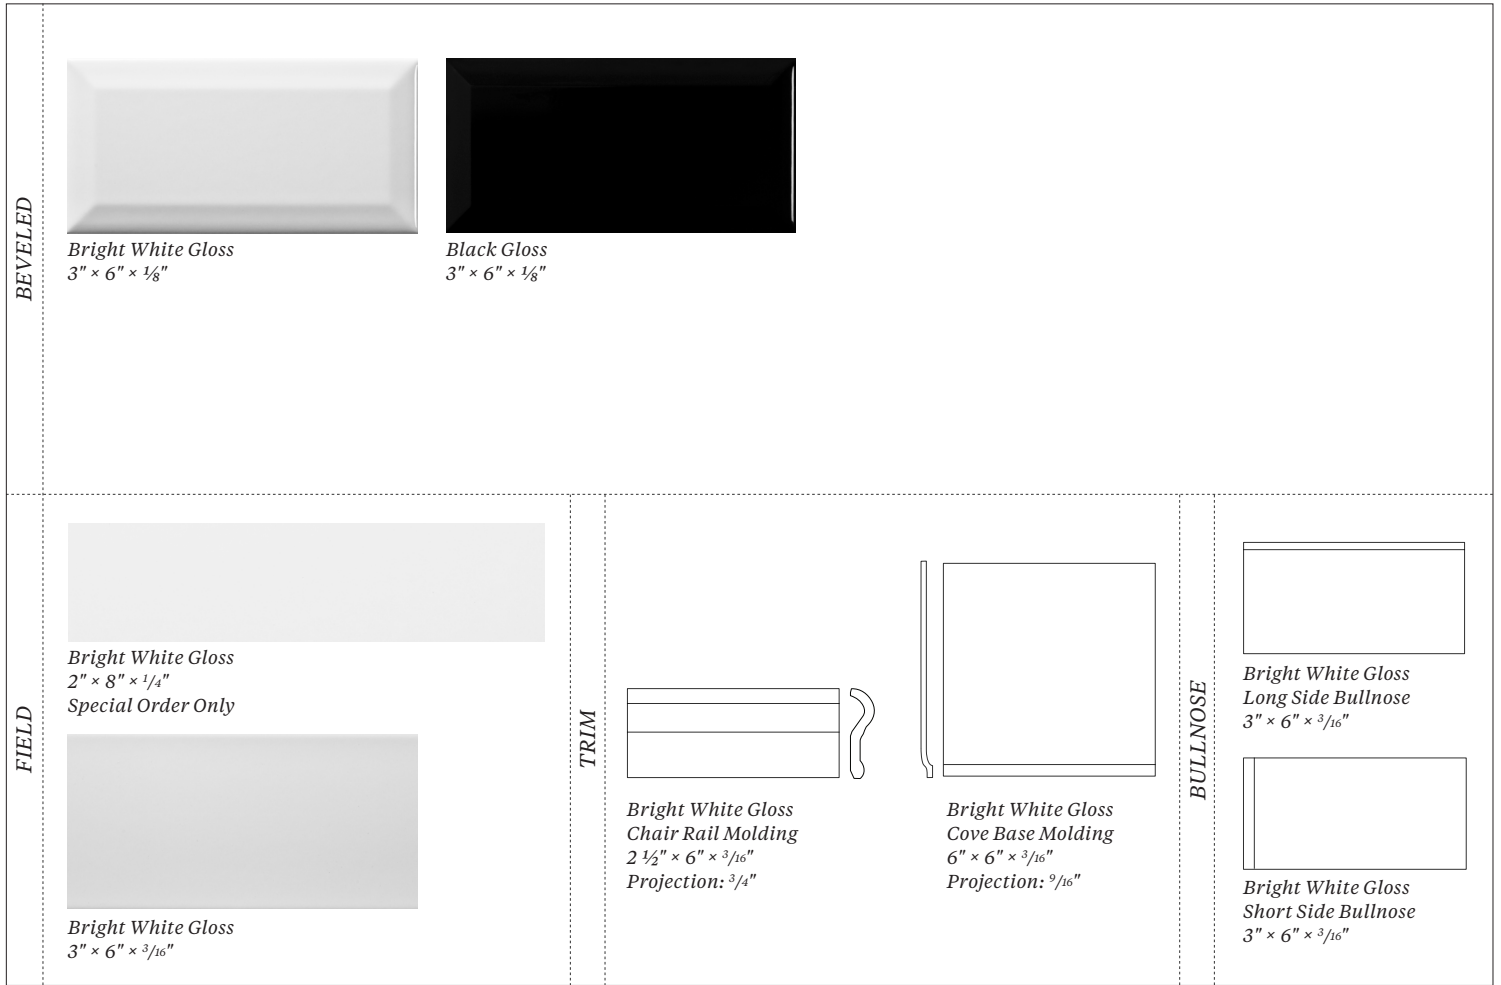

US CERAMIC

APPLICATIONS							
INTERIOR FLOOR	INTERIOR WALL	SHOWER WALL	SHOWER FLOOR	EXTERIOR FLOOR	EXTERIOR WALL	POOL/ FOUNTAIN	COUNTER TOP
No	All	Yes, including steam	No	No	No	No	No

INSTALLATION/MAINTENANCE									
SETTING MATERIAL	GROUT	GROUT JOINT	MEMBRANE	CAULK	SEALER	CLEANER	INSTALLATION INSTRUCTIONS	LAYOUT	DRY LAYOUT
Mapei Ultraflex 2 White	Mapei Keracolor Sanded	1/8" minimum	Mapei Mapelastick AquaDefense	Mapei Keracaulk Sanded	No	AquaMix Concentrated Stone & Tile Cleaner	TCNA Handbook	No	Optional

NOTES

Note: Stock moldings coordinate with both the 3" x 6" & beveled Bright White Gloss field tiles. Black Gloss moldings available by special order.