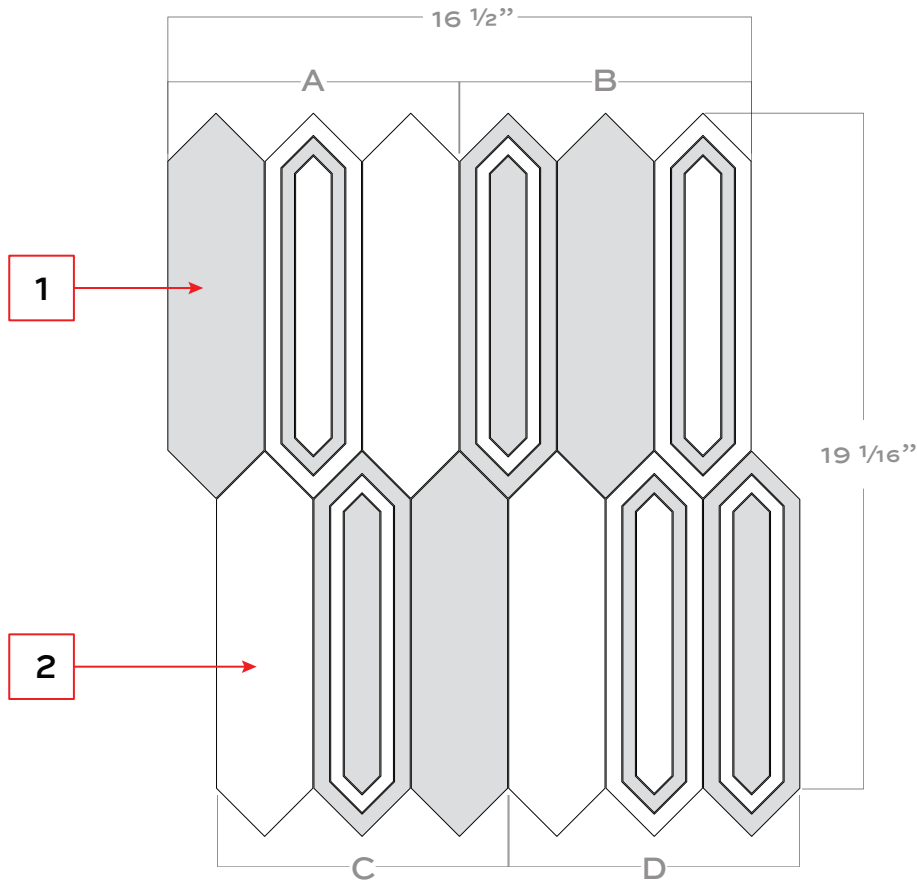

TUXEDO PARK MIX

SINGLE UNIT

ADDITIONAL COLOR POSITIONS REQUIRE CUSTOM QUOTE

MATERIAL KEY

POSITION 1 _____

POSITION 2 _____

ADDITIONAL NOTES: _____

_____

_____

_____

_____

DESIGN NAME: TUXEDO PARK MIX

ITEM CODE: CUTMWJTXSMX

SHEET COVERAGE AREA: 19 1/16" H x 16 1/2" W

SQUARE FOOTAGE PER SHEET: 2.18 SF

P.O #: _____

SALES ASSOC: _____

FOR VISUALIZATION PURPOSES ONLY.
THIS IS NOT AN INSTALLATION DRAWING.
VERIFY ALL MEASUREMENTS PRIOR TO INSTALLATION.
ALL MATERIALS ARE SUBJECT TO RANGE / VARIATION.
GROUT JOINTS, CENTERING/ORIENTATION MAY VARY
SLIGHTLY FROM DRAWING SHOWN.
ALL CUTS HAVE A VARIANCE OF +/- 1/16".

Client Signature

Date: MM/DD/YY