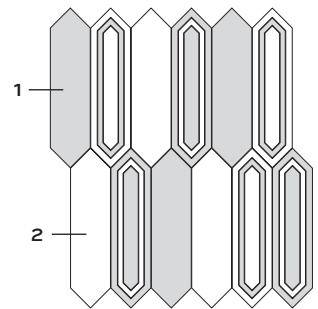

### 4 UNIT DRAWING

### DIMENSIONS

Tuxedo Park Small Mix  
CUTMWJTSMX

COVERAGE AREA:  
16 1/2" H x 19 1/8" W (2.18 sf)

*\*Suggested applications, usage/characteristics and installation/maintenance are dependent on the materials of your choosing.*