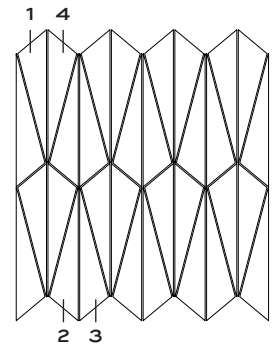

TRIANGULUM SMALL

A custom-only glass mosaic, Triangulum combines glass triangles in a rhythmic pattern that pairs particularly well with inset brass lines, recalling the classics of Art Deco design. Choose up to four varieties of glass for a totally unique creation, with or without brass details.

TRIANGULUM SMALL

Tailored To Waterjet Collection

Triangulum Small

Malachite Glass triangles (1 - 4)
Brass lines

Brass is not suitable for wet areas

4 UNIT DRAWING

**Suggested applications, usage/characteristics and installation/maintenance are dependent on the materials of your choosing.*

DIMENSIONS

Triangulum Small
CUTMWJSMTRI

COVERAGE AREA:
11 1/2" H x 10 1/8" W (0.86 sf)

TRIANGULUM SMALL

Tailored To Waterjet Collection

**Actual Size*