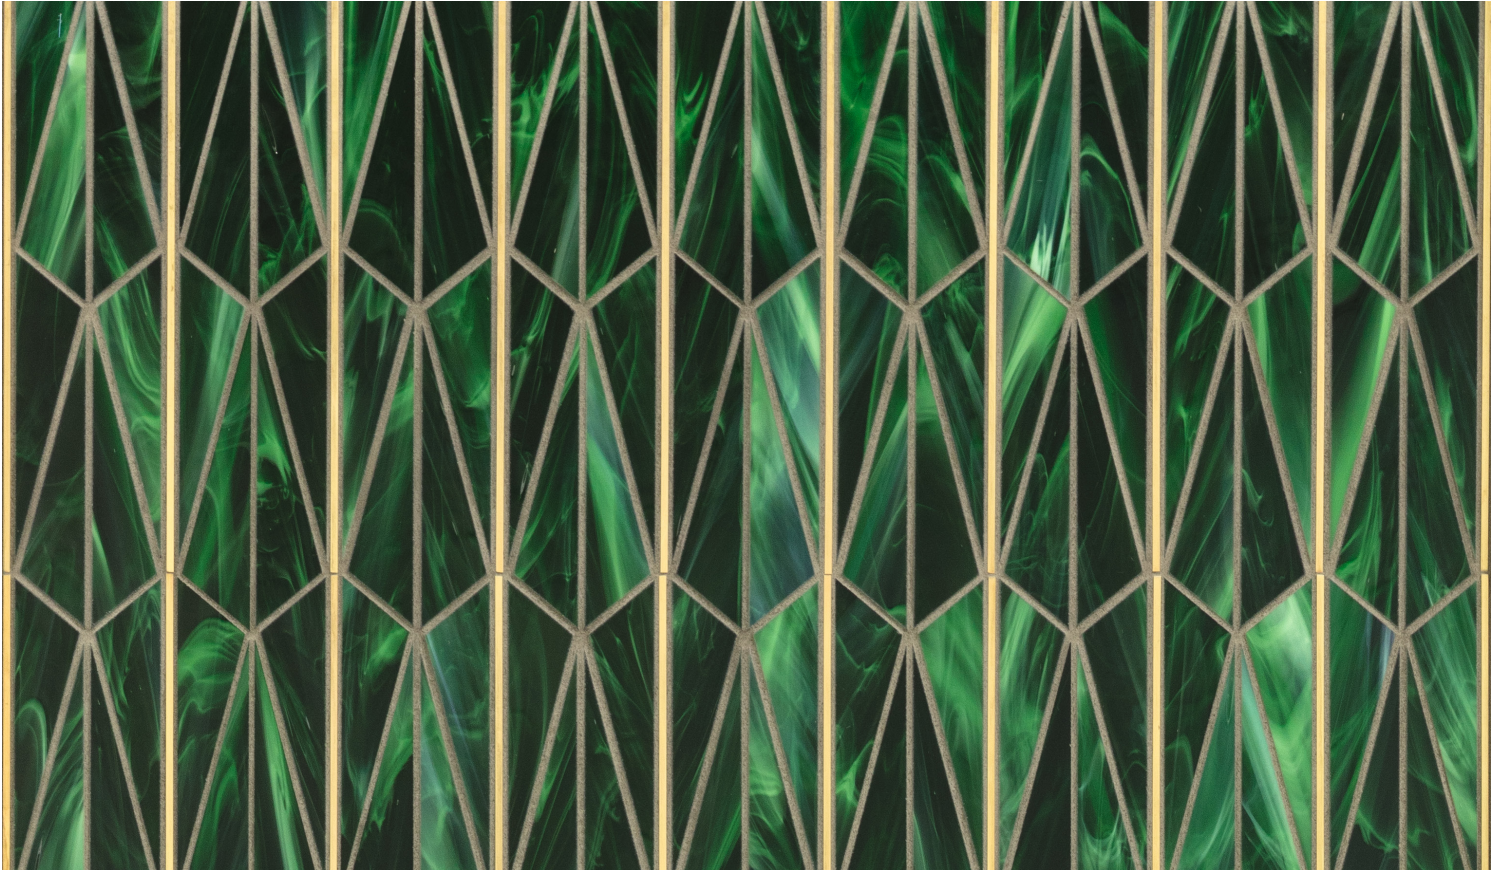

TRIANGULUM SMALL

A custom-only glass mosaic, Triangulum combines glass triangles in a rhythmic pattern that pairs particularly well with inset brass lines, recalling the classics of Art Deco design. Choose up to four varieties of glass for a totally unique creation, with or without brass details.

TRIANGULUM SMALL

Tailored To Waterjet Collection

Triangulum Small

Malachite Glass triangles (1 - 4)
Brass lines

Brass is not suitable for wet areas

4 UNIT DRAWING

**Suggested applications, usage/characteristics and installation/maintenance are dependent on the materials of your choosing.*

DIMENSIONS

Triangulum Small
CUTMWJSMTRI

COVERAGE AREA:
11 1/2" H x 10 1/8" W (0.86 sf)

TRIANGULUM SMALL

Tailored To Waterjet Collection

**Actual Size*