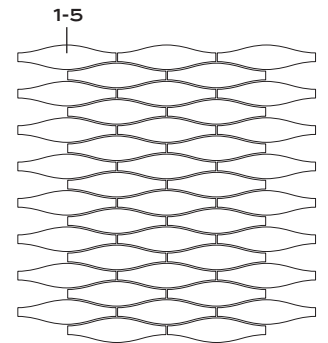

## Treble Small

Calacatta Gold, Smoke  
& Bianco Antico shapes (1-5)

### 4 UNIT DRAWING

### DIMENSIONS

Treble Small  
CUTMWJTREBLE4

COVERAGE AREA:  
11 7/8" H x 10 3/8" W (0.84 sf)

*\*Suggested applications, usage/characteristics and installation/maintenance are dependent on the materials of your choosing.*