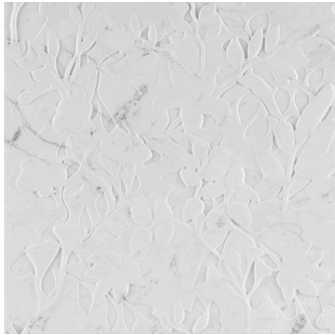

SANCTUARY *by* LORI WEITZNER

With Sanctuary Lori Weitzner makes another foray into stone, translating the fantastical land and sea motifs of her Neptune embroidered fabric into intricately carved and laser-etched dimensional marble, limestone, and dolomite. Sanctuary is offered in three contrasting colorways — Nero, Moca Cream, and Volakas. The pattern's leaves and flowers resonate from each stone, transporting the viewer to an exotic space where texture & pattern harmonize. Offered in 16" x 16" x 1/2" Moca Cream limestone & Volakas dolomite, and Nero marble, all with a soft, honed & carved dimensional finish.

SANCTUARY *by* LORI WEITZNER

Mocha Cream

Nero Marquina

Volakas White

APPLICATIONS									VARIATION				TAILORED TO CUSTOMIZATION
INTERIOR FLOOR	INTERIOR WALL	SHOWER WALL	SHOWER FLOOR	EXTERIOR FLOOR	EXTERIOR WALL	POOL/FOUNTAIN	COUNTER TOP	FIREPLACE SURROUND	v1	v2	v3	v4	CARPET CUTTING
No	All	Yes, including steam ¹	No	No	No	No	No	Yes					FIELD
													FINISH
													MOSAIC
													SADDLE
													VANITY TOP
													WATERJET

FIELD TILE
Stone Field Dimensional 16" x 16" x 1/2" Honed

NOTES

¹ Shower: Product must be installed in accordance with current TCNA Handbook Stone Method.
² Nero Marquina and Mocha Cream- Must be installed with Ardex N23 Or Mapei Granirapid System. Volakas- Recommended setting material is Ardex X77 White Microtec Fiber Reinforced Mortar.
³ Alternate grout: Mapei Ultracolor Plus Fa or Mapei Keracolor Unsanded.
⁴ Nero Marquina must be factory sealed with Tenax Ager or similar.

Tech note: Do not use color enhancer. White mortar is recommended for natural stone.