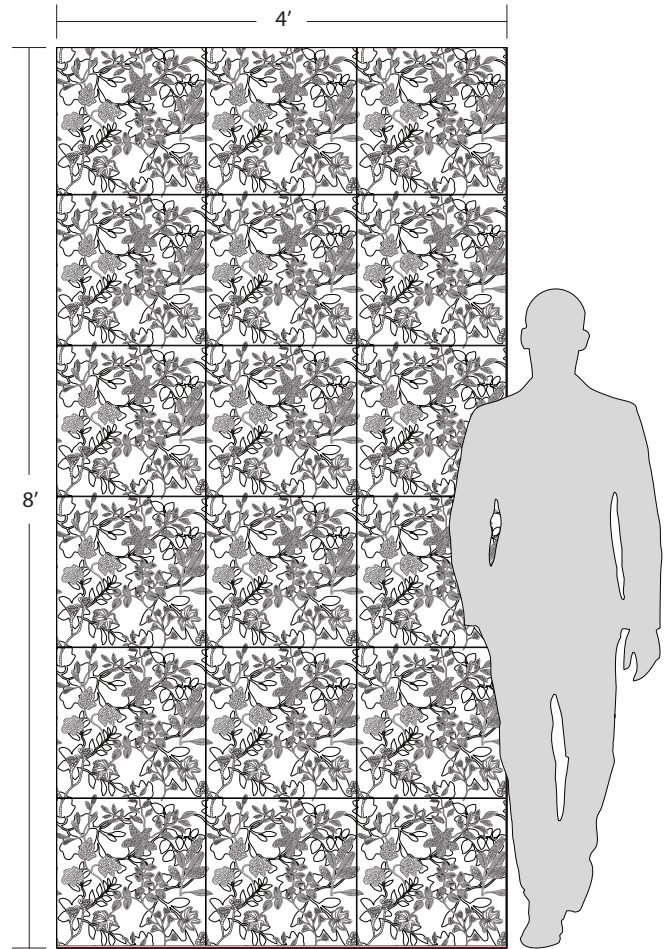

SANCTUARY *by* LORI WEITZNER

With Sanctuary Lori Weitzner makes another foray into stone, translating the fantastical land and sea motifs of her Neptune embroidered fabric into intricately carved and laser-etched dimensional marble, limestone, and dolomite. Sanctuary is offered in three contrasting colorways — Nero, Moca Cream, and Volakas. The pattern's leaves and flowers resonate from each stone, transporting the viewer to an exotic space where texture & pattern harmonize. Offered in 16" x 16" x 1/2" Moca Cream limestone & Volakas dolomite, and Nero marble, all with a soft, honed & carved dimensional finish.

SANCTUARY *by* LORI WEITZNER

Mocha Cream

Nero Marquina

Volakas White

APPLICATIONS									VARIATION				TAILORED TO CUSTOMIZATION
INTERIOR FLOOR	INTERIOR WALL	SHOWER WALL	SHOWER FLOOR	EXTERIOR FLOOR	EXTERIOR WALL	POOL/FOUNTAIN	COUNTER TOP	FIREPLACE SURROUND	v1	v2	v3	v4	CARPET CUTTING
No	All	Yes, including steam ¹	No	No	No	No	No	Yes					FIELD
													FINISH
													MOSAIC
													SADDLE
													VANITY TOP
													WATERJET