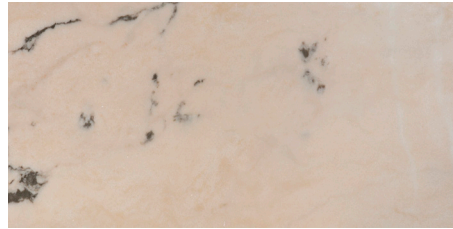

ROSA PORTOGALLO

Polished

APPLICATIONS								VARIATION				TAILORED TO CUSTOMIZATION	
INTERIOR FLOOR	INTERIOR WALL	SHOWER WALL	SHOWER FLOOR	EXTERIOR FLOOR	EXTERIOR WALL	POOL/ FOUNTAIN	COUNTER TOP	V1	V2	V3	V4	CARPET CUTTING	FIELD
Light/Medium Traffic Commercial	All	Yes, including steam	Yes, in Mosaic	No	No	No	Yes					FINISH	MOSAIC
												SADDLE	VANITY TOP
												WATERJET	

INSTALLATION/MAINTENANCE									
SETTING MATERIAL¹	GROUT	GROUT JOINT	MEMBRANE	CAULK	SEALER	CLEANER	INSTALLATION INSTRUCTIONS	LAYOUT	DRY LAYOUT
Ardex X4 Tile & Stone Mortar	Ardex FG-C Microtec Unsanded	1/16" minimum	Mapei Mapelastick AquaDefense	Mapei Keracaulk Unsanded	AquaMix Sealer's Choice Gold	AquaMix Concentrated Stone & Tile Cleaner	TCNA Handbook	No	Partial²

AVAILABLE SIZES
FIELD TILE 12" x 24" x 3/8"
SLAB 3/4" (2 cm) Polished

NOTES
¹ Alternate mortar - Ardex N23 Microtec Rapid Set or Mapei Ultraflex 2 ² Layout for color and vein selection Do not install with organic adhesive, or areas with rising moisture. Consider the use of a waterproofing membrane when installing on a concrete slab. Expect some dark veining within lots.