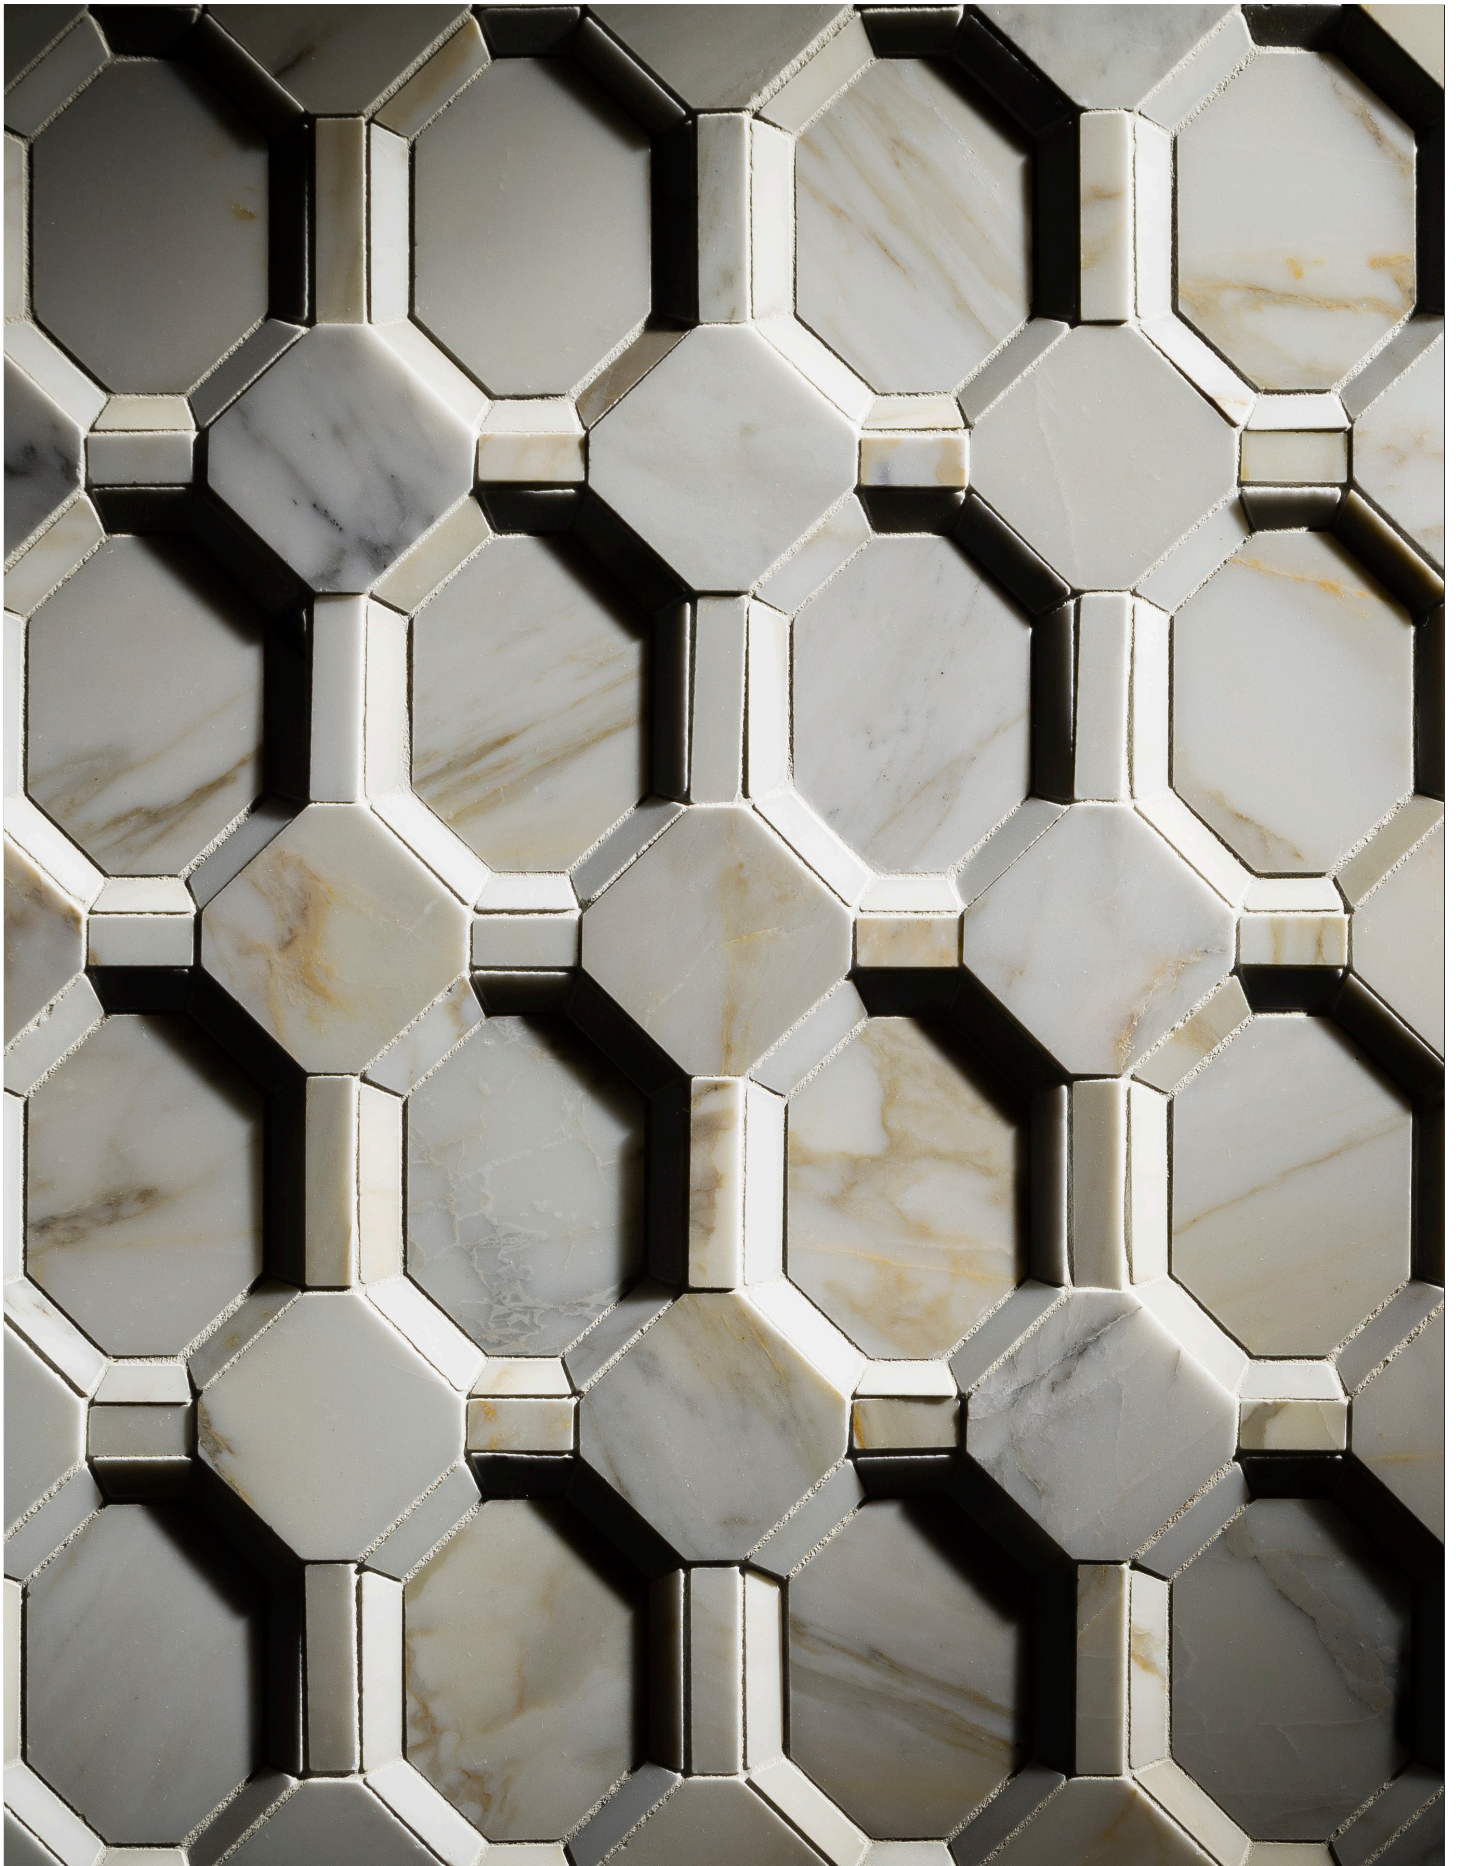

A R T I S T I C T I L E

PIATTI

Engineered to emphasize the geometry of its pattern, **PIATTI** is a three-dimensional carved mosaic inspired by the jeweler's art of faceting stones. Shown here in polished Calacatta Gold, PIATTI can be fashioned out of your choice of natural stone.

NOTES

*Grout: Mapei Keracolor Unsanded or Mapei Ultracolor Plus Sanded.

*Caulk: Mapei Keracaulk Unsanded or Mapei Keracaulk Sanded.

Waterjet Mosaic
10" x 12-5/8"

A R T I S T I C T I L E

ARTISTIC TILE

PIATTI