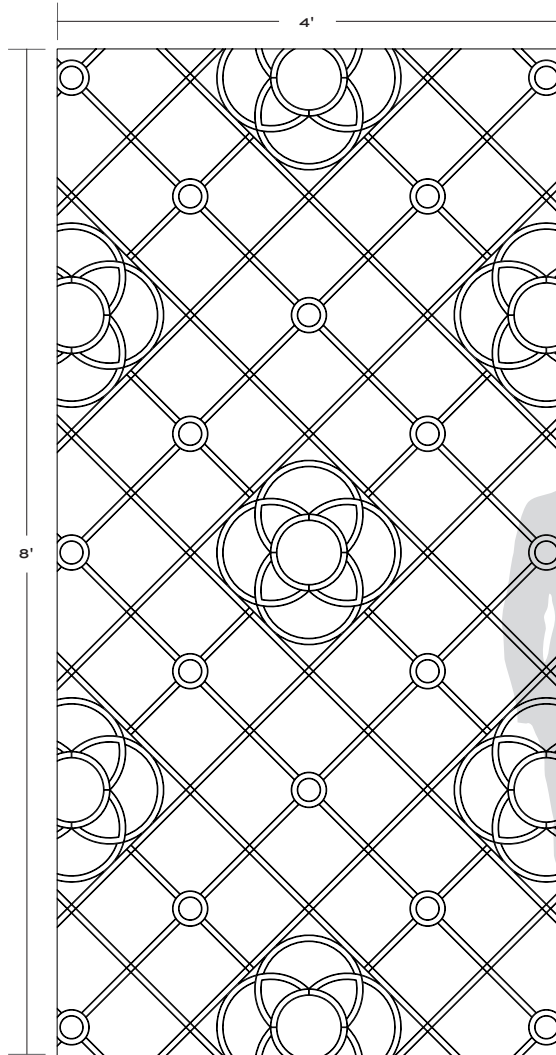

# PANTHEON

---

Inspired by the masterpiece of classical architecture, Pantheon is a play on the geometry of circles and squares, waterjet-cut into Bianco Dolomiti marble. Each of the pattern's two units is available individually, allowing for an extensive variety of configuration options. On the diamond or on the square, Pantheon evokes its namesake with pure architectural lines and timeless geometry.

# PANTHEON

*Pantheon Flower - honed Bianco Dolomiti  
honed Cloud*

*Pantheon X - honed Bianco Dolomiti  
honed Cloud*

APPLICATIONS							
INTERIOR FLOOR	INTERIOR WALL	SHOWER WALL	SHOWER FLOOR	EXTERIOR FLOOR	EXTERIOR WALL	POOL/ FOUNTAIN	COUNTER TOP
Light Traffic Commercial	All	Yes, including steam	No	No	No	No	No