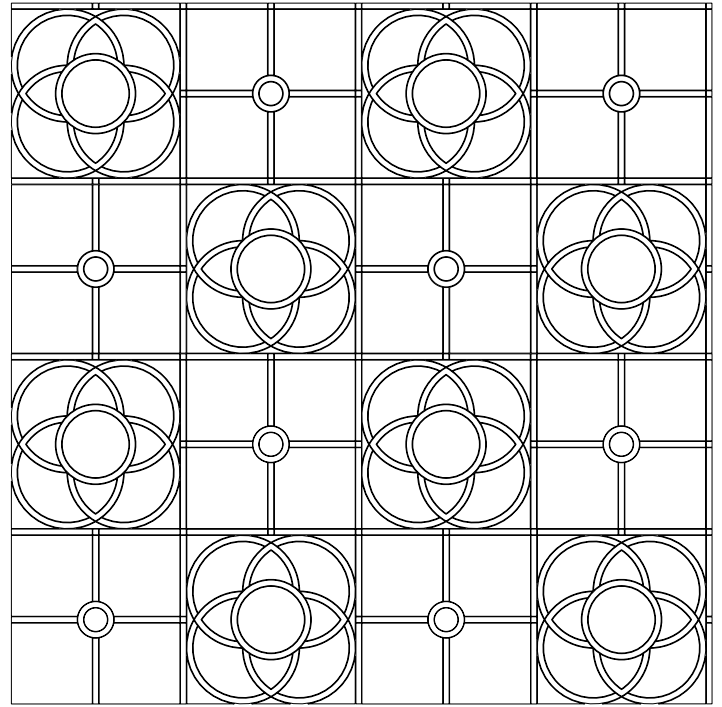

# PANTHEON

---

Inspired by the masterpiece of classical architecture, Pantheon is a play on the geometry of circles and squares, waterjet-cut into Bianco Dolomiti marble. Each of the pattern's two units is available individually, allowing for an extensive variety of configuration options. On the diamond or on the square, Pantheon evokes its namesake with pure architectural lines and timeless geometry.

# PANTHEON

*Pantheon Flower - honed Bianco Dolomiti  
honed Cloud*

*Pantheon X - honed Bianco Dolomiti  
honed Cloud*

APPLICATIONS							
INTERIOR FLOOR	INTERIOR WALL	SHOWER WALL	SHOWER FLOOR	EXTERIOR FLOOR	EXTERIOR WALL	POOL/ FOUNTAIN	COUNTER TOP
Light Traffic Commercial	All	Yes, including steam	No	No	No	No	No

**NOTES**

\*Setting Material: Alternate mortar option - Ardex N23  
 \*Grout: Alternate grout options - Ardex FL, Mapei Flexcolor CQ  
 Note: Fractures in delicate features are inherent

# PANTHEON

*Pantheon X repeat*

*Pantheon Flower repeat*

*Pantheon Flower & X repeat*

*Pantheon Flower & X repeat*