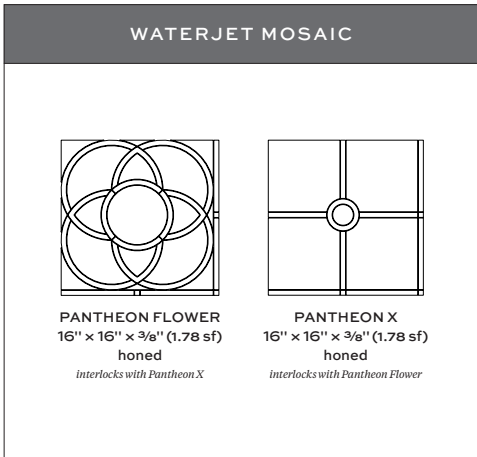

NOTES

*Setting Material: Alternate mortar option - Ardex N23
*Grout: Alternate grout options - Ardex FL, Mapei Flexcolor CQ
Note: Fractures in delicate features are inherent