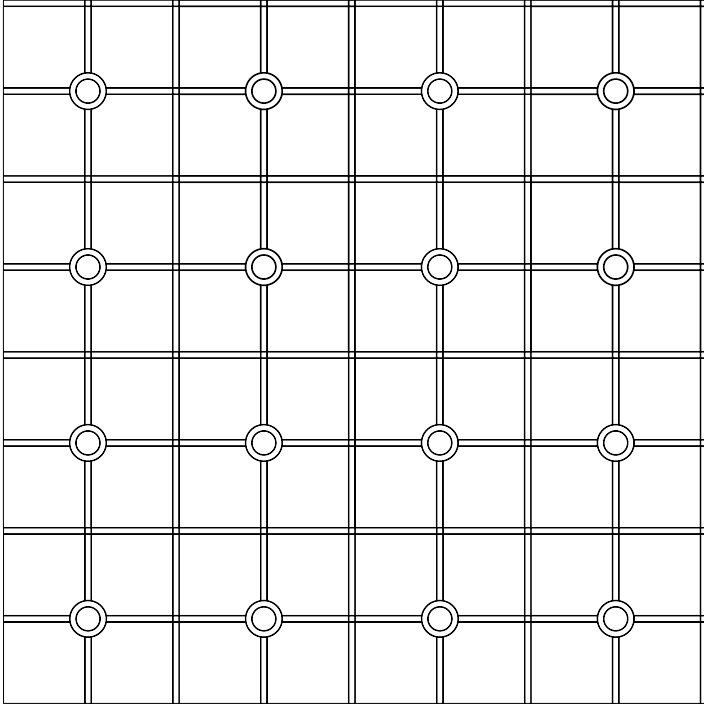

PANTHEON

Pantheon X repeat