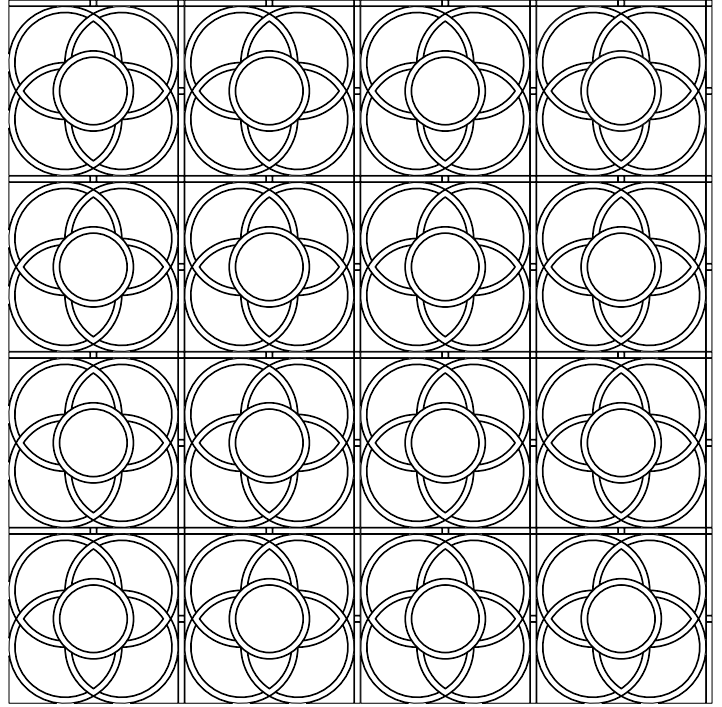

Pantheon Flower repeat