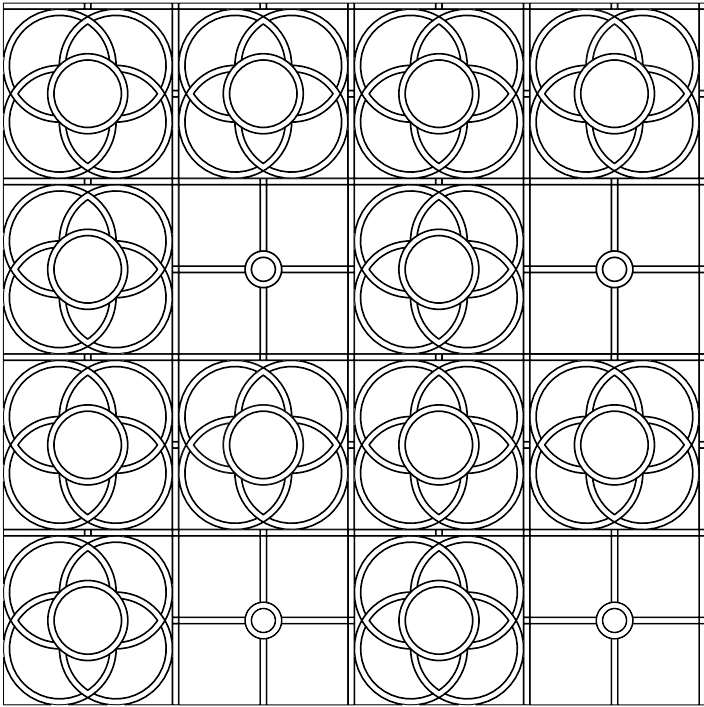

Pantheon Flower & X repeat