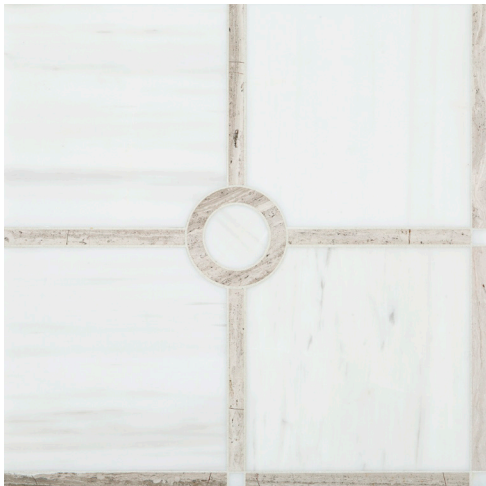

# PANTHEON

---

Inspired by the masterpiece of classical architecture, Pantheon is a play on the geometry of circles and squares, waterjet-cut into Bianco Dolomiti marble. Each of the pattern's two units is available individually, allowing for an extensive variety of configuration options. On the diamond or on the square, Pantheon evokes its namesake with pure architectural lines and timeless geometry.

# PANTHEON

*Pantheon Flower - honed Bianco Dolomiti  
honed Cloud*

*Pantheon X - honed Bianco Dolomiti  
honed Cloud*

APPLICATIONS							
INTERIOR FLOOR	INTERIOR WALL	SHOWER WALL	SHOWER FLOOR	EXTERIOR FLOOR	EXTERIOR WALL	POOL/ FOUNTAIN	COUNTER TOP
Light Traffic Commercial	All	Yes, including steam	No	No	No	No	No