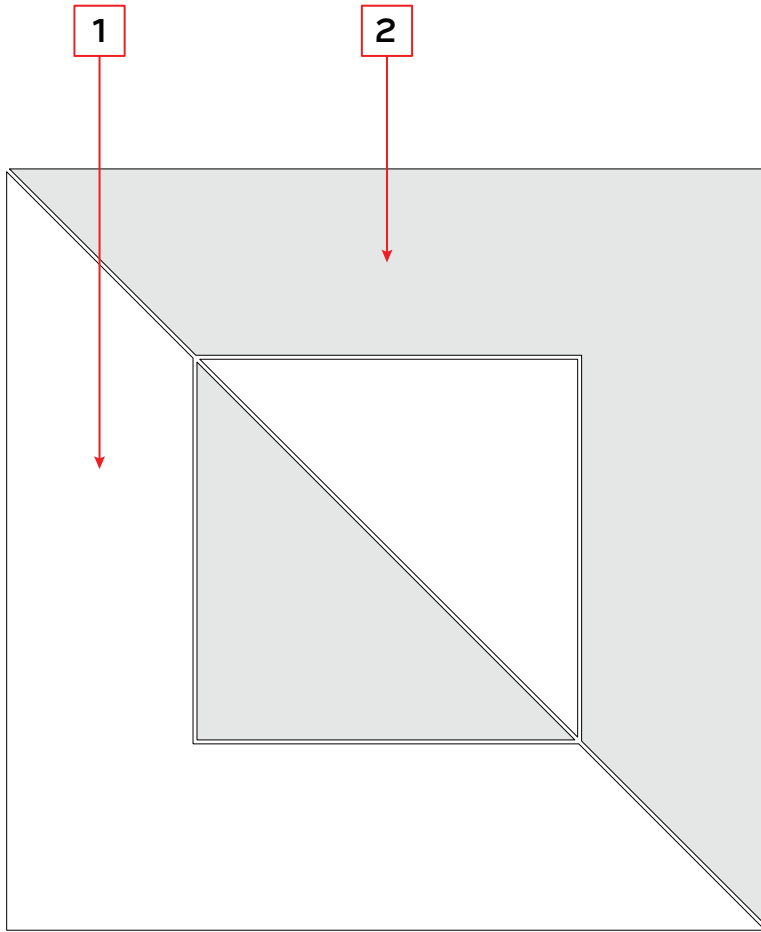

KIPS BAY

Tailored To Waterjet Collection

Kips Bay

China Black lines & triangle (2)
Thassos lines & triangle (1)

4 UNIT DRAWING	DIMENSIONS
 <p data-bbox="94 1892 1096 1913"><i>*Suggested applications, usage/characteristics and installation/maintenance are dependent on the materials of your choosing.</i></p>	 <p data-bbox="1263 1724 1437 1776">Kips Bay CUTFWJKIPS</p> <p data-bbox="1235 1780 1463 1829">COVERAGE AREA: 12 1/8" H x 12 1/8" W (1.00 sf)</p>

KIPS BAY

Tailored To Waterjet Collection

**Actual Size*

KIPS BAY

SINGLE UNIT

MATERIAL KEY

POSITION **1** _____
(ALL WHITE BODY PIECES)

POSITION **2** _____
(ALL SHADED BODY PIECES)

ADDITIONAL NOTES: _____

DESIGN NAME: KIPS BAY

ITEM CODE: CUTMWJKIPS

SHEET COVERAGE AREA: 12 1/16" H x 12 1/16" W

SQUARE FOOTAGE PER SHEET: 1.00 SF

P.O #: _____

SALES ASSOC: _____

FOR VISUALIZATION PURPOSES ONLY.
THIS IS NOT AN INSTALLATION DRAWING.
VERIFY ALL MEASUREMENTS PRIOR TO INSTALLATION.
ALL MATERIALS ARE SUBJECT TO RANGE / VARIATION.
GROUT JOINTS, CENTERING/ORIENTATION MAY VARY
SLIGHTLY FROM DRAWING SHOWN.
ALL CUTS HAVE A VARIANCE OF +/- 1/16".