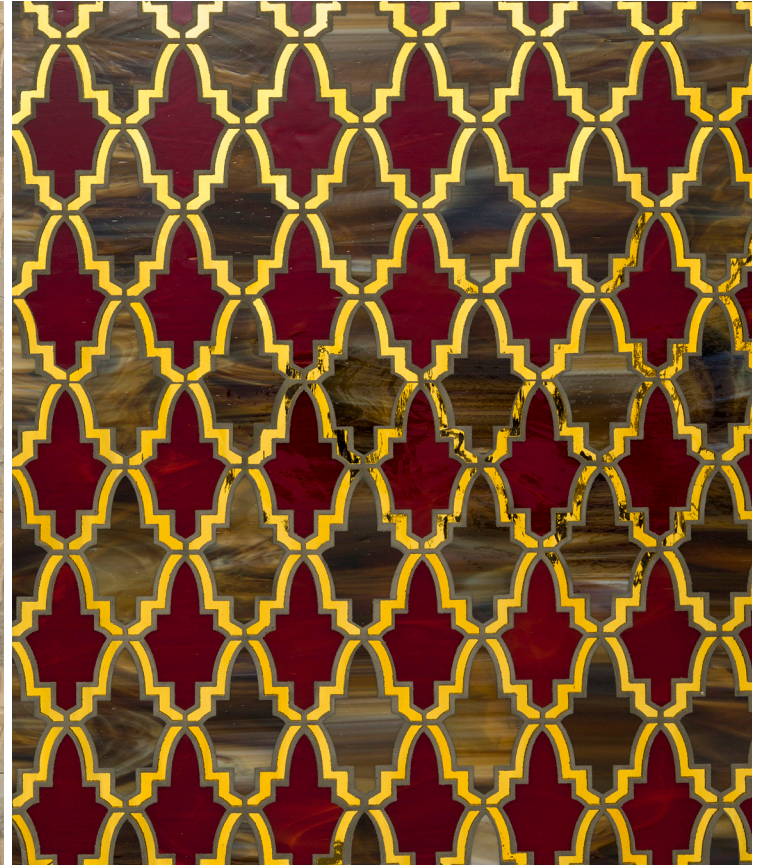

JORDAN

Tailored To Waterjet Collection

Jordan

Smoke background (2,3)
Balkan Beige lines (1)

Jordan

Fats Brown Glass background (2)
Red Hot Mamma Glass background (3)
Gold Polish Glass lines (1)

4 UNIT DRAWING

DIMENSIONS

Jordan
CUTMWJJORD
COVERAGE AREA:
11 ¹³/₁₆" H x 10 ⁵/₁₆" W (0.90 sf)

**Suggested applications, usage/characteristics and installation/maintenance are dependent on the materials of your choosing.*

POSITION **2** _____

POSITION **3** _____

ADDITIONAL NOTES: _____

DESIGN NAME: JORDAN

ITEM CODE: CUTMWJJORD

SHEET COVERAGE AREA: 11¹³/₁₆" H x 10¹⁵/₁₆" W

SQUARE FOOTAGE PER SHEET: 0.90 SF

P.O #: _____