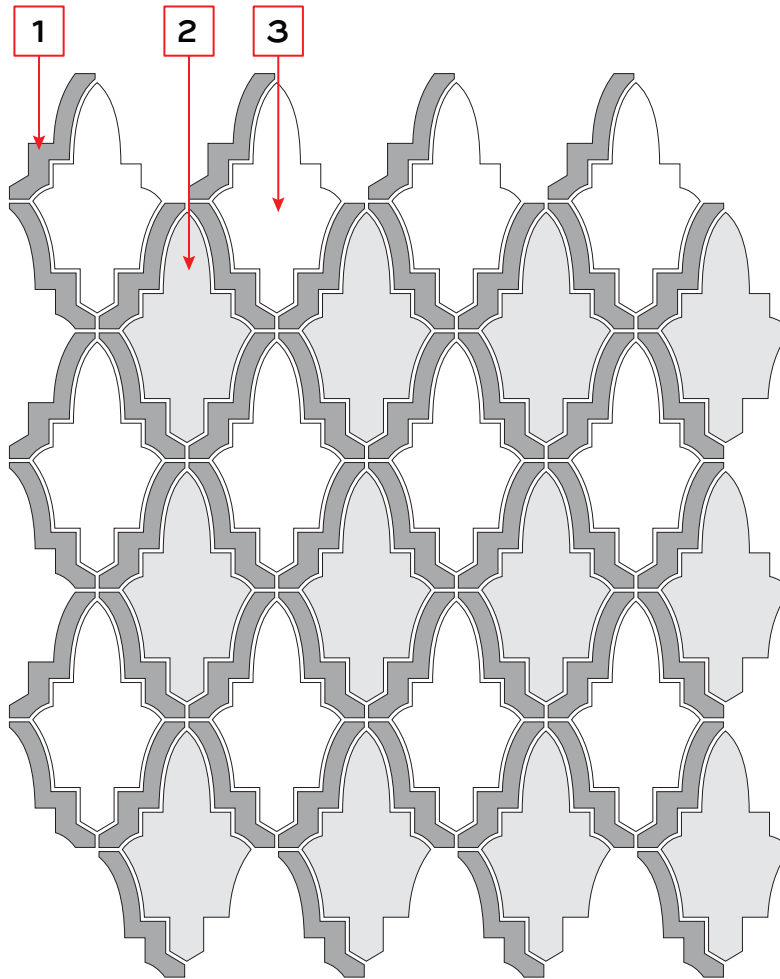

DIMENSIONS

Jordan
CUTMWJJORD
COVERAGE AREA:
11 ¹³/₁₆" H x 10 ⁵/₁₆" W (0.90 sf)

**Suggested applications, usage/characteristics and installation/maintenance are dependent on the materials of your choosing.*

JORDAN

Tailored To Waterjet Collection

**Actual Size*

JORDAN

SINGLE UNIT

MATERIAL KEY

POSITION **1** _____

(ALL LINE PIECES)

POSITION **2** _____

POSITION **3** _____

ADDITIONAL NOTES: _____

DESIGN NAME: JORDAN

ITEM CODE: CUTMWJJORD

SHEET COVERAGE AREA: 11¹³/₁₆" H x 10¹⁵/₁₆" W

SQUARE FOOTAGE PER SHEET: 0.90 SF

P.O #: _____