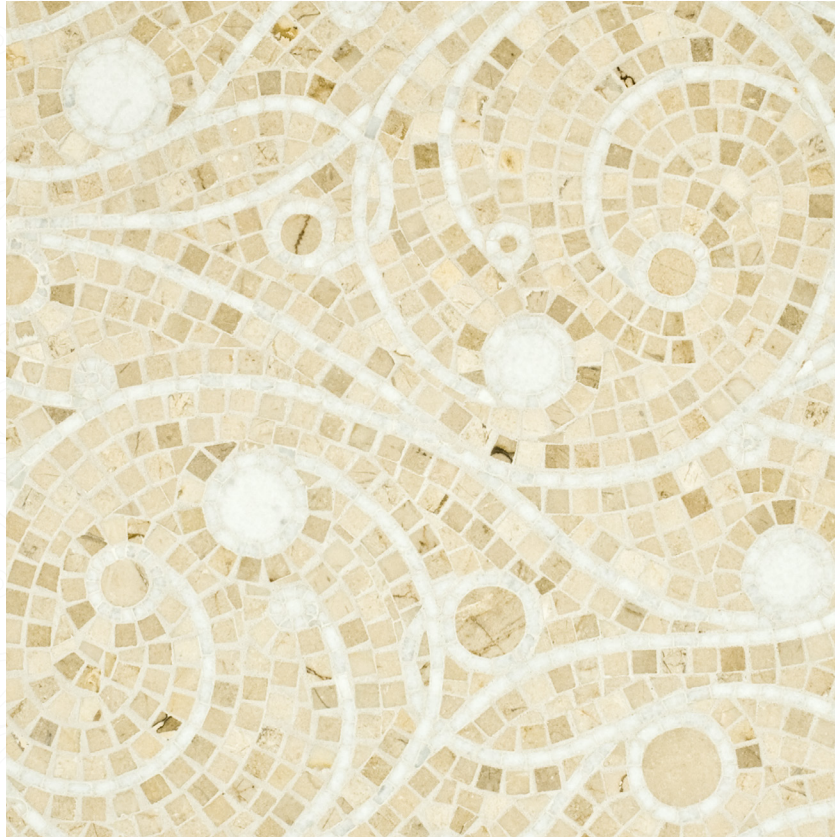

HORTA MOSAIC

Crema Horta Polished Mosaic
background: Crema Marfil
lines: Thassos
dots: Thassos, Crema Marfil

MUSÉE
COLLECTION

SUGGESTED APPLICATIONS

USAGE / CHARACTERISTICS

INSTALLATION / MAINTENANCE

- area carpet
- bathroom
- foyer
- great room
- kitchen
- living room
- lobby
- powder room
- spa
- sun room
- retail store

- residential interior - interior / wall / floor
- standard commercial - interior / wall / floor
- light traffic commercial - interior / wall / floor
- variation - medium
- wet areas

- modified white thin-set
- un-sanded grout
- grout joint - as established on sheet
- penetrating sealer
- ph neutral cleaner
- dry layout prior to installation

* custom colorways available upon request; Lagos Azul must be installed w/Mapei Granirapid System

Tech Notes: Fractures in the delicate features of this mosaic are inherent and should not be regarded as defects or prevent installation.

The final installation will have an authentic appearance. A grout color matching the mosaic background may be chosen to minimize the appearance of the fractures.