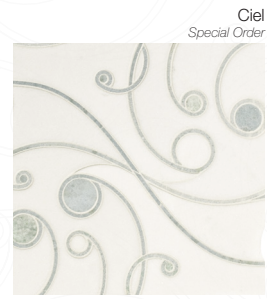

HORTA

MUSÉE
COLLECTION

SUGGESTED APPLICATIONS

USAGE / CHARACTERISTICS

INSTALLATION / MAINTENANCE

- area carpet
- bathroom
- foyer
- great room
- kitchen
- living room
- lobby
- powder room
- spa
- sun room
- retail store

- residential interior - interior / wall / floor
- standard commercial - interior / wall / floor
- light traffic commercial - interior / wall / floor
- variation - medium
- wet areas

- modified white thin-set
- un-sanded grout
- grout joint - as established on sheet
- penetrating sealer
- ph neutral cleaner
- dry layout prior to installation

* custom colorways available upon request; Lagos Azul must be installed w/Mapei Granirapid System

Tech Notes: Fractures in the delicate features of this mosaic are inherent and should not be regarded as defects or prevent installation.

The final installation will have an authentic appearance. A grout color matching the mosaic background may be chosen to minimize the appearance of the fractures.

Horta 18" x 17-1/4" x 3/8"
repeat size
waterjet cut interlocking
mesh-backed mosaic