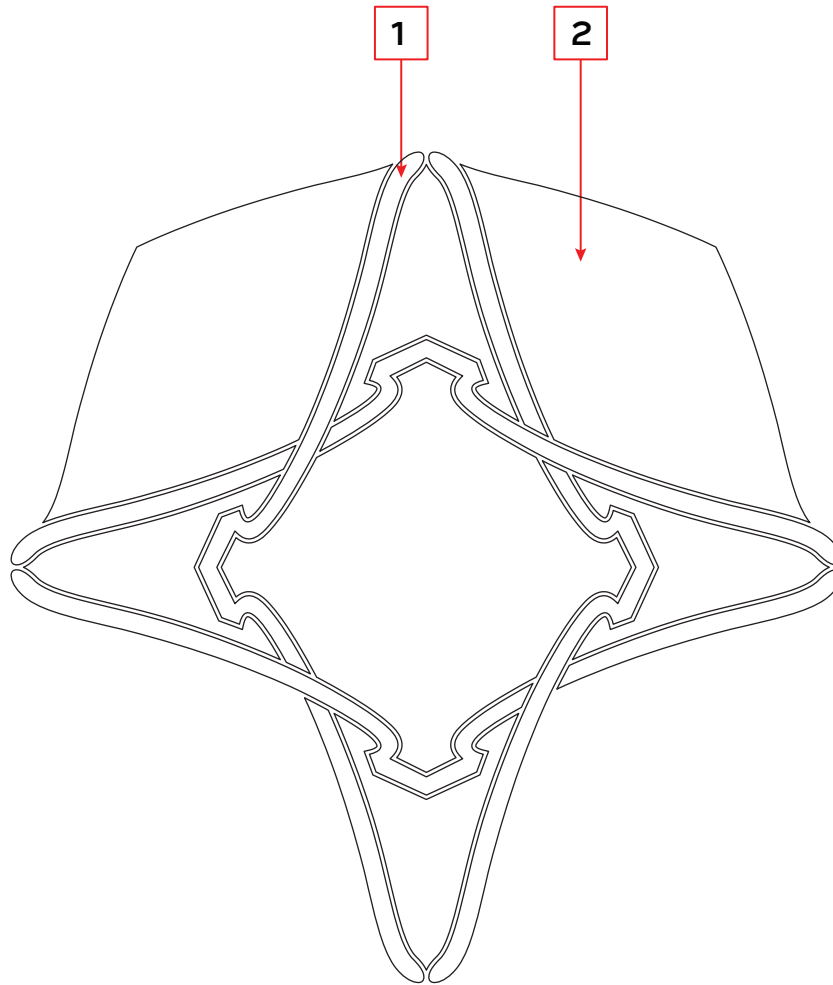

HELIOS

SINGLE UNIT

MATERIAL KEY

POSITION **1** _____

(ALL LINE PIECES)

POSITION **2** _____

(ALL BODY PIECES)

Call for custom quotes requiring more materials.

ADDITIONAL NOTES: _____

_____

_____

_____

_____

DESIGN NAME: HELIOS

ITEM CODE: CUTMWJHELIO

SHEET COVERAGE AREA: 13 1/16" H x 6 1/2" W

SQUARE FOOTAGE PER SHEET: 0.58 SF

P.O #: _____

SALES ASSOC: _____

FOR VISUALIZATION PURPOSES ONLY.
THIS IS NOT AN INSTALLATION DRAWING.
VERIFY ALL MEASUREMENTS PRIOR TO INSTALLATION.
ALL MATERIALS ARE SUBJECT TO RANGE / VARIATION.
GROUT JOINTS, CENTERING/ORIENTATION MAY VARY
SLIGHTLY FROM DRAWING SHOWN.
ALL CUTS HAVE A VARIANCE OF +/- 1/16".

Client Signature

Date: MM/DD/YY