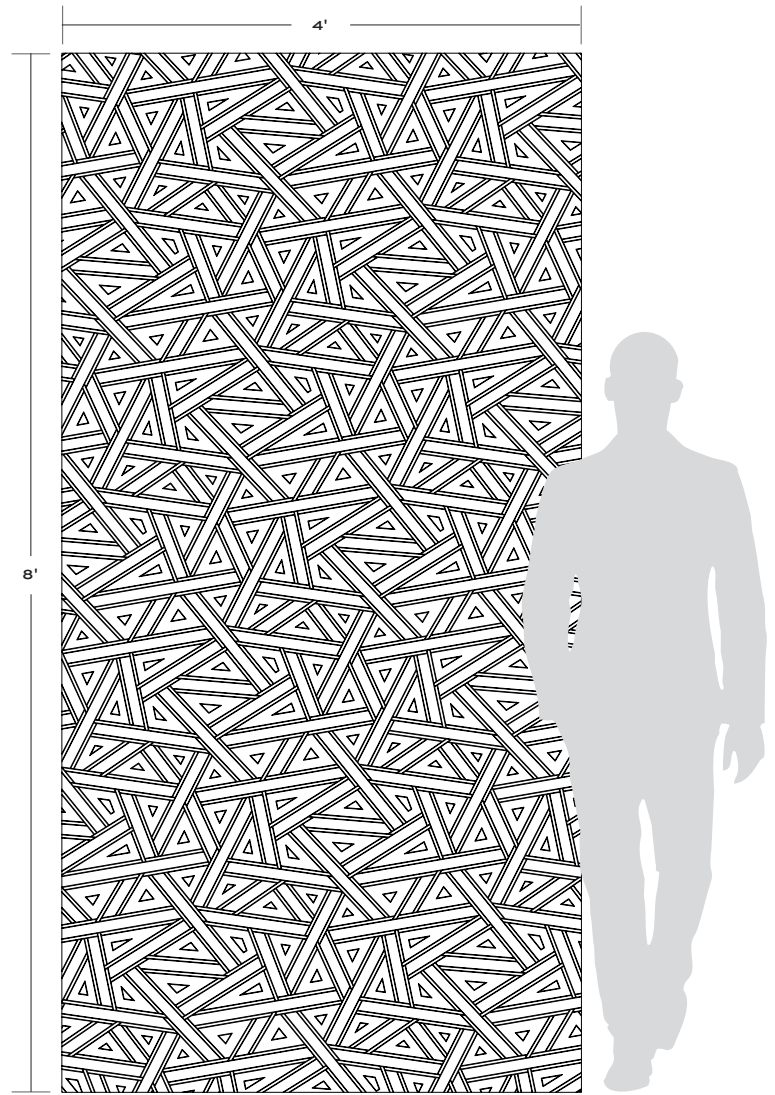

APPLICATIONS								VARIATION				TAILORED TO CUSTOMIZATION	
INTERIOR FLOOR	INTERIOR WALL	SHOWER WALL	SHOWER FLOOR	EXTERIOR FLOOR	EXTERIOR WALL	POOL/ FOUNTAIN	COUNTER TOP	V1	V2	V3	V4	CARPET CUTTING	
See notes¹	See notes²	See notes³	No	No	No	No	No					FIELD	FINISH
												MOSAIC	SADDLE
												VANITY TOP	WATERJET

INSTALLATION/MAINTENANCE									
SETTING MATERIAL	GROUT	GROUT JOINT	MEMBRANE	CAULK	SEALER	CLEANER	INSTALLATION INSTRUCTIONS	LAYOUT	DRY LAYOUT
Mapei Ultraflex 2 White⁴	Mapei Ultracolor Plus FA⁵	As established on sheets	Mapei Mapelastic AquaDefense	Mapei Keracaulk Sanded	AquaMix Sealer's Choice Gold	AquaMix Concentrated Stone & Tile Cleaner	TCNA Handbook	Maintain sheet orientation	Sample⁶

WATERJET MOSAIC

© 2018 ARTISTIC TILE, INC.
(2.45 sf/unit)
Mesh mounted interlocking sheet
Sold in a 2 piece unit

NOTES
¹Thassos Black blend - Residential light, Fete - Commercial light
²Thassos Black blend - All excluding showers, Fete - All
³Thassos Black blend - No, Fete - Yes including steam
⁴Alternate Mortar - Mapei Granirapid White or Mapei Kerabond/Keralastic White
⁵Alternate Grout - Mapei Flexcolor CQ or Ardex FG-C Microtec Unsanded
⁶Layout for overview of material before installation Delicate fractures are inherent. Choose a matching grout color to minimize their appearance. Sold in a 2 part set.
⁷Metal is a living surface and can tarnish. Fractures in the delicate features of this mosaic are inherent and should not be regarded as defects or prevent installation.