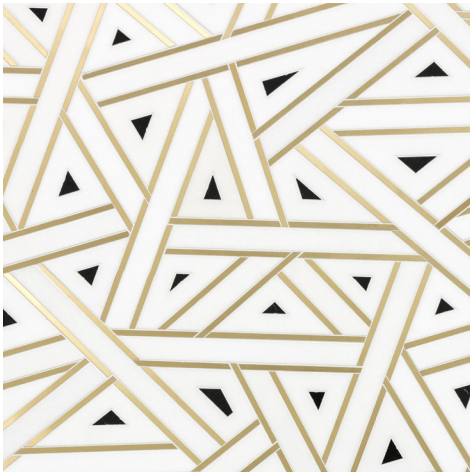

GRAND GATSBY

It was said of Jay Gatsby's parties that the guests came and went like moths, whispering among the champagne and the stars. With dramatic geometry, and an art deco influence, our Grand Gatsby mosaic captures the extravagance of the Roaring Twenties. Stocked in polished Thassos marble with inset brushed brass lines and triangular Nero Marquina dots, and in our Fete colorway, which combines various marbles in a style inspired by Roman Cosmati floors.

BEST of year
FINALIST 2018

INTERIOR
DESIGN

GRAND GATSBY

Thassos Black Blend - Polished Thassos background, Polished Nero Marquina dots & Brushed Brass lines¹

Fete - Polished Arabescato background, Polished mixed stone dots & Polished Bardiglio lines

WATERJET MOSAIC

© 2018 ARTISTIC TILE, INC.
 (2.45 sf/unit)
 Mesh mounted interlocking sheet
 Sold in a 2 piece unit

NOTES
¹ Thassos Black blend - Residential light, Fete - Commercial light
² Thassos Black blend - All excluding showers, Fete - All
³ Thassos Black blend - No, Fete - Yes including steam
⁴ Alternate Mortar - Mapei Granirapid White or Mapei Kerabond/Keralastic White
⁵ Alternate Grout - Mapei Flexcolor CQ or Ardex FG-C Microtec Unsanded
⁶ Layout for overview of material before installation Delicate fractures are inherent. Choose a matching grout color to minimize their appearance. Sold in a 2 part set.
⁷ Metal is a living surface and can tarnish. Fractures in the delicate features of this mosaic are inherent and should not be regarded as defects or prevent installation.