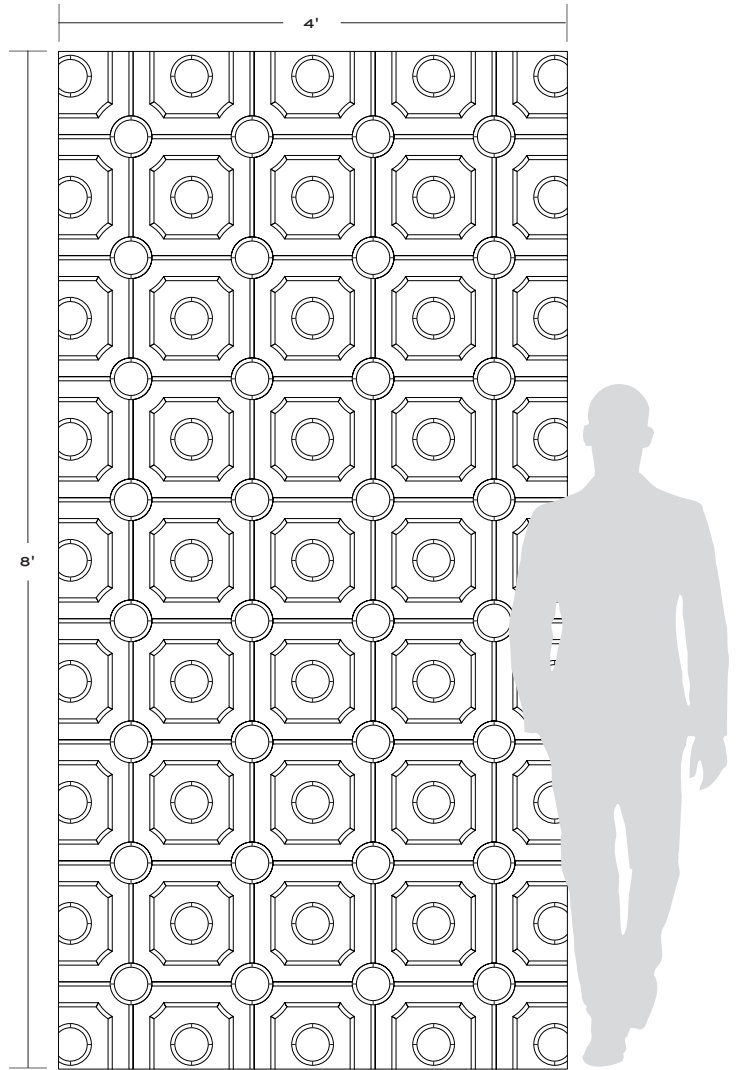

# GAZEBO

With clean geometric lines and perfect symmetry, Gazebo is a refined choice for dressed up neutral applications. Gazebo is stocked in two classic colorways and may also be customized to your preference in our Tailored To program.

# GAZEBO

Polished Thassos & Rivershell<sup>1</sup>

Polished Bianco Carrara & Thassos

APPLICATIONS							
INTERIOR FLOOR	INTERIOR WALL	SHOWER WALL	SHOWER FLOOR	EXTERIOR FLOOR	EXTERIOR WALL	POOL/ FOUNTAIN	COUNTER TOP
Light Traffic Residential	All	Conventional Only	No	No	No	No	Yes, bathroom only

WATERJET MOSAIC
<p>12" x 12" x 3/8" (1.00 sf) interlocking sheets Polished</p>

NOTES
<sup>1</sup> Laminated shell is hand made and up to 3% of small shell pieces may loosen over time. Loose pieces may be repaired with epoxy glue.
<sup>2</sup> Grout: High performance grout option - Mapei Flexcolor CQ & Litokol Starlike Classic.