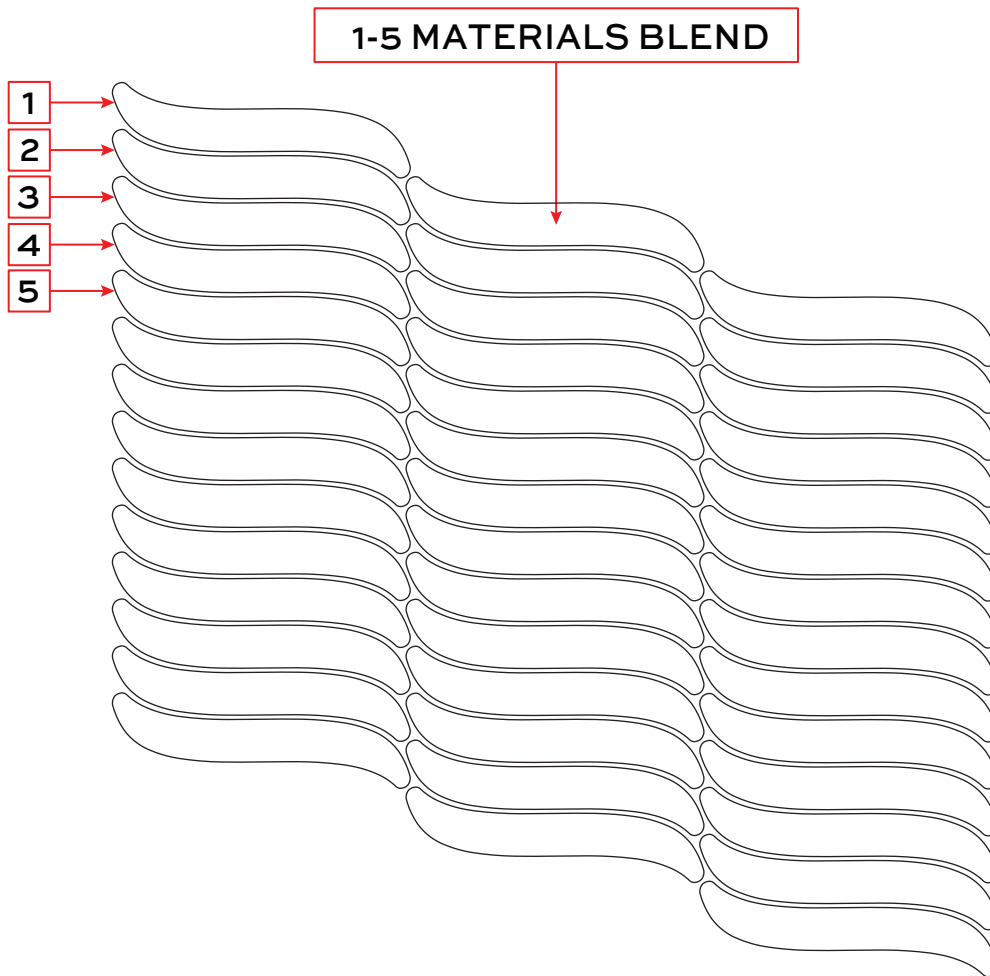

# ESSE WAVE

Tailored To Waterjet Collection

*\*Actual Size*

# ESSE WAVE

SINGLE UNIT

## MATERIAL KEY

SELECT RANDOM OR PLACED AS ABOVE:  
1 TO 5 MATERIALS

POSITION **1** \_\_\_\_\_

POSITION **2** \_\_\_\_\_

POSITION **3** \_\_\_\_\_

POSITION **4** \_\_\_\_\_

POSITION **5** \_\_\_\_\_

ADDITIONAL NOTES: \_\_\_\_\_