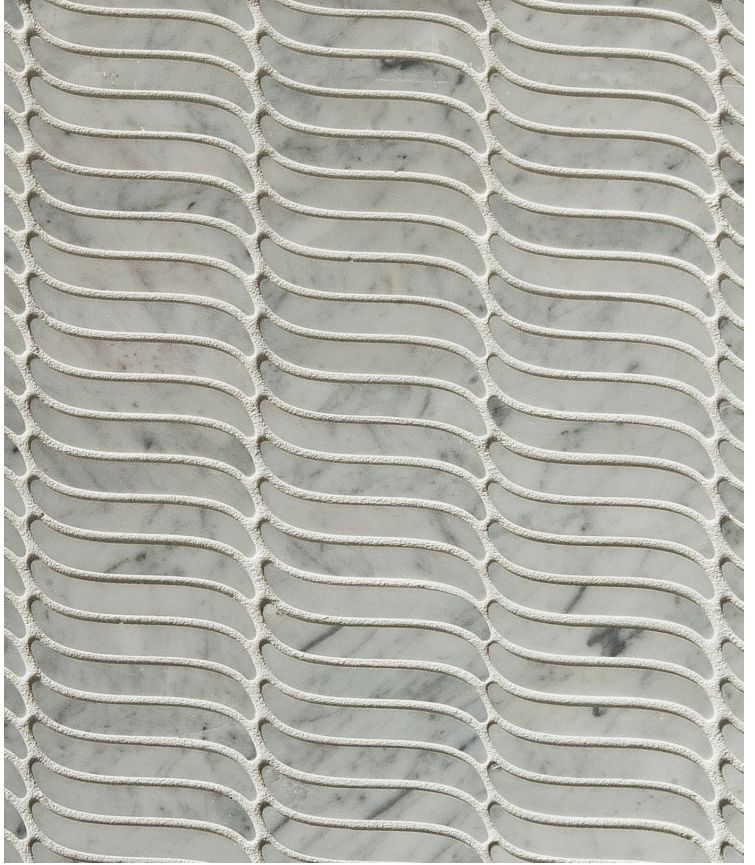

# ESSE WAVE

Tailored To Waterjet Collection

**Esse Wave**

Palisandro Bluette, Bardiglio Imperiale &  
Bianco Carrara *lines* (1-5)

**Esse Wave**

Bianco Carrara *lines* (1-5)

4 UNIT DRAWING	DIMENSIONS
	<p><b>Esse Wave</b> <b>CUTMWJALLI</b> COVERAGE AREA: 9 5/8" H x 12 7/8" W (0.87 sf)</p>