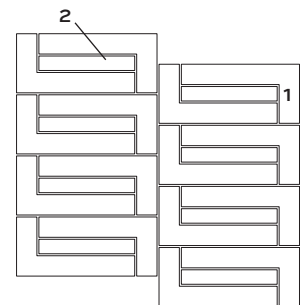

ELLE PETITE

Tailored To Waterjet Collection

Elle Petite

Bardiglio Imperiale *rectangle* (2)
Bianco Carrara *lines* (1)

4 UNIT DRAWING

*Suggested applications, usage/characteristics and installation/maintenance are dependent on the materials of your choosing.

DIMENSIONS

Elle Petite
CUTMWJSML
COVERAGE AREA:
9 3/4" H x 11 3/8" W (0.77 sf)

ELLE PETITE

Tailored To Waterjet Collection

**Actual Size*

ELLE PETIT

SINGLE UNIT

MATERIAL KEY

POSITION **1** _____

(ALL OUTER BODY PIECES)

POSITION **2** _____

(ALL INNER BODY PIECES)

ADDITIONAL NOTES: _____

DESIGN NAME: ELLE PETIT

ITEM CODE: CUTMWJSML

SHEET COVERAGE AREA: 9 ³/₄" H x 11 ³/₈" W

SQUARE FOOTAGE PER SHEET: 0.77 SF

P.O #: _____

SALES ASSOC: _____

FOR VISUALIZATION PURPOSES ONLY.
THIS IS NOT AN INSTALLATION DRAWING.
VERIFY ALL MEASUREMENTS PRIOR TO INSTALLATION.
ALL MATERIALS ARE SUBJECT TO RANGE / VARIATION.
GROUT JOINTS, CENTERING/ORIENTATION MAY VARY
SLIGHTLY FROM DRAWING SHOWN.
ALL CUTS HAVE A VARIANCE OF +/- 1/16".