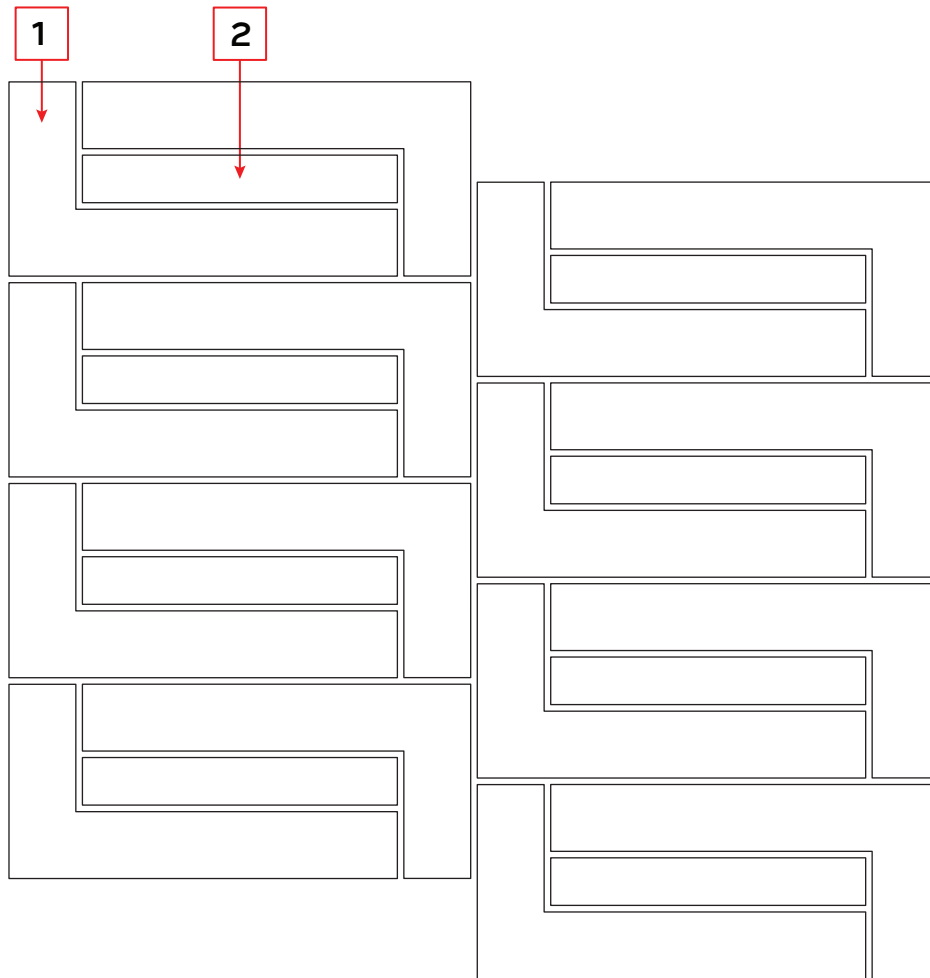

ELLE PETITE

Tailored To Waterjet Collection

Elle Petite

Bardiglio Imperiale *rectangle* (2)
Bianco Carrara *lines* (1)

4 UNIT DRAWING

*Suggested applications, usage/characteristics and installation/maintenance are dependent on the materials of your choosing.

DIMENSIONS

Elle Petite
CUTMWJSML
COVERAGE AREA:
9 3/4" H x 11 3/8" W (0.77 sf)

ELLE PETITE

Tailored To Waterjet Collection

**Actual Size*

ELLE PETIT

SINGLE UNIT

MATERIAL KEY

POSITION **1** _____

(ALL OUTER BODY PIECES)

POSITION **2** _____

(ALL INNER BODY PIECES)

ADDITIONAL NOTES: _____

DESIGN NAME: ELLE PETIT

ITEM CODE: CUTMWJSML

SHEET COVERAGE AREA: 9 ³/₄" H x 11 ³/₈" W

SQUARE FOOTAGE PER SHEET: 0.77 SF

P.O #: _____

SALES ASSOC: _____

FOR VISUALIZATION PURPOSES ONLY.
THIS IS NOT AN INSTALLATION DRAWING.
VERIFY ALL MEASUREMENTS PRIOR TO INSTALLATION.
ALL MATERIALS ARE SUBJECT TO RANGE / VARIATION.
GROUT JOINTS, CENTERING/ORIENTATION MAY VARY
SLIGHTLY FROM DRAWING SHOWN.
ALL CUTS HAVE A VARIANCE OF +/- 1/16".