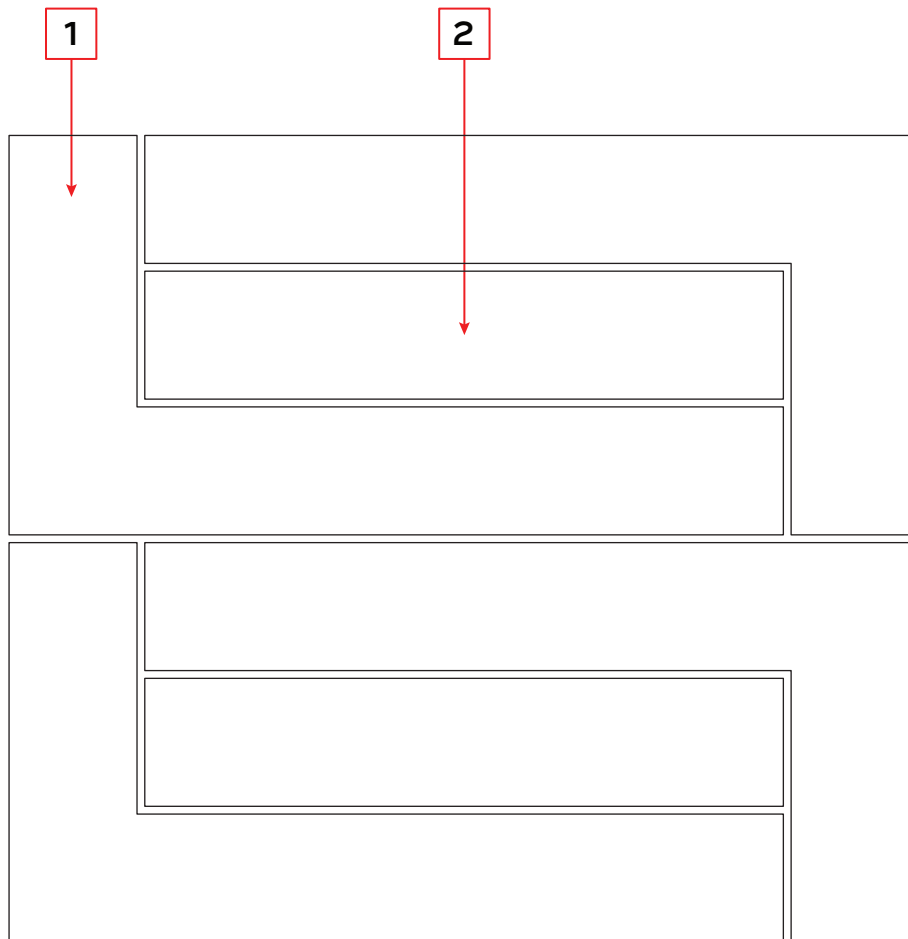

ELLE GRANDE

Tailored To Waterjet Collection

Elle Grande

Grey Foussana *rectangle* (2)
Grey Foussana *Textura lines* (1)

4 UNIT DRAWING

*Suggested applications, usage/characteristics and installation/maintenance are dependent on the materials of your choosing.

DIMENSIONS

Elle Grande
CUTMWJLGL
COVERAGE AREA:
11 7/16" H x 13" W (1.04 sf)

ELLE GRANDE

Tailored To Waterjet Collection

**Actual Size*

ELLE GRANDE

SINGLE UNIT

MATERIAL KEY

POSITION **1** _____

(ALL OUTER BODY PIECES)

POSITION **2** _____

(ALL INNER BODY PIECES)

ADDITIONAL NOTES: _____

DESIGN NAME: ELLE GRANDE

ITEM CODE: CUTMWJLGL

SHEET COVERAGE AREA: 11 ⁹/₁₆" H x 13" W

SQUARE FOOTAGE PER SHEET: 1.04 SF

P.O #: _____

SALES ASSOC: _____

FOR VISUALIZATION PURPOSES ONLY.
THIS IS NOT AN INSTALLATION DRAWING.
VERIFY ALL MEASUREMENTS PRIOR TO INSTALLATION.
ALL MATERIALS ARE SUBJECT TO RANGE / VARIATION.
GROUT JOINTS, CENTERING/ORIENTATION MAY VARY
SLIGHTLY FROM DRAWING SHOWN.
ALL CUTS HAVE A VARIANCE OF +/- 1/16".