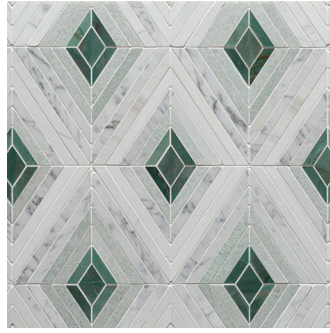

ECHO GRAND

Echo Grand interprets the dramatic diamond ombré-like pattern of our Echo glass pattern in three luxurious marble colorways. The cascading succession on all three blends produces a complex ripple effect, showcasing an assortment of remarkable color tones. Stocked in Blue, Green, and Grey.

ECHO GRAND

Echo Grand Blue Polished
Azul Macubas, Mugwort, Azul Cielo, Statuary

Echo Grand Green Polished
Botanic Green, Ming Green, Statuary, Bianco Dolomiti

Echo Grand Grey Polished
Thassos, Statuary, Bianco Carrara, Bardiglio

MOSAIC
14 1/8" x 9 7/16" x 3/8" (0.9250 sf/unit) interlocking sheets

NOTES
¹ Echo Grand Grey - Bardiglio is sensitive to water, including moisture and humidity. Pieces will darken over time in this environment.
² Alternate Mortar : Blue - Mapei Ultraflex 2 White or Mapei Kerabond W/ Keralastic Additive, Green - Mapei Grainrapid System, Grey - Mapei Grainrapid System, Kerabond W/ Keralastic Additive
³ Alternate Grout - Mapei Ultracolor Plus or Mapei Flexcolor CQ
⁴ Layout for overview of material before installation.