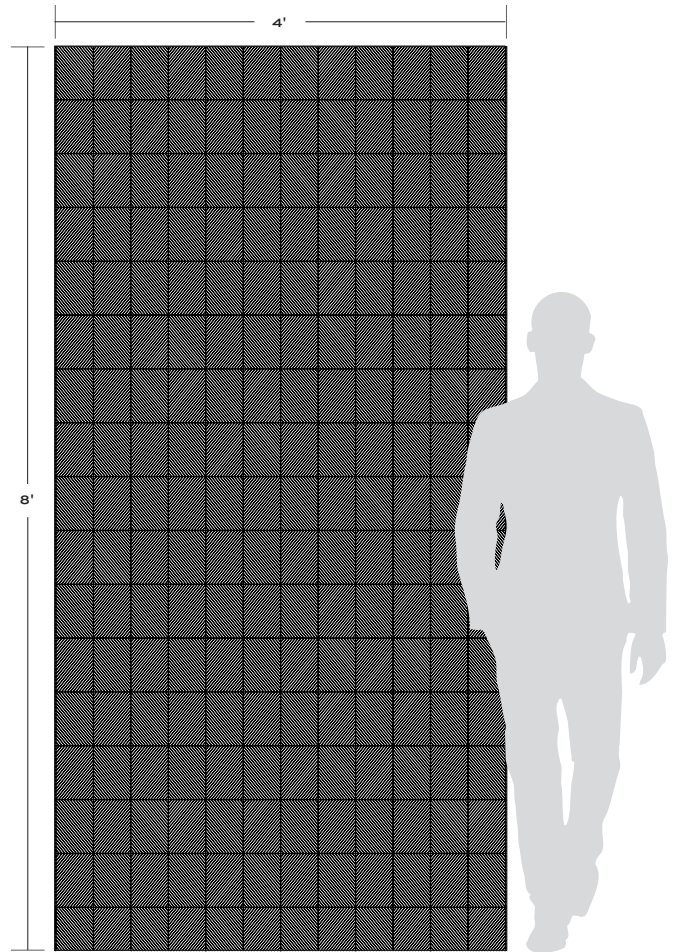

# ECHO

Thin strips of colorful Jazz Glass radiate from the center of each glass diamond in Echo, grading from color into white from center to edge. The gradient effect repeats across the surface of the pattern, creating a symmetry that complements the internal complexity of each diamond. Stocked in London Fog, Garden Green, and Violin Violet.

# ECHO

Violin Violet

London Fog

Garden Green

APPLICATIONS								
INTERIOR FLOOR	INTERIOR WALL	SHOWER WALL	SHOWER FLOOR	EXTERIOR FLOOR	EXTERIOR WALL	POOL/ FOUNTAIN	COUNTER TOP	FIREPLACE SURROUND
No	All	Yes, including steam	No	No	Yes	No	No	Yes