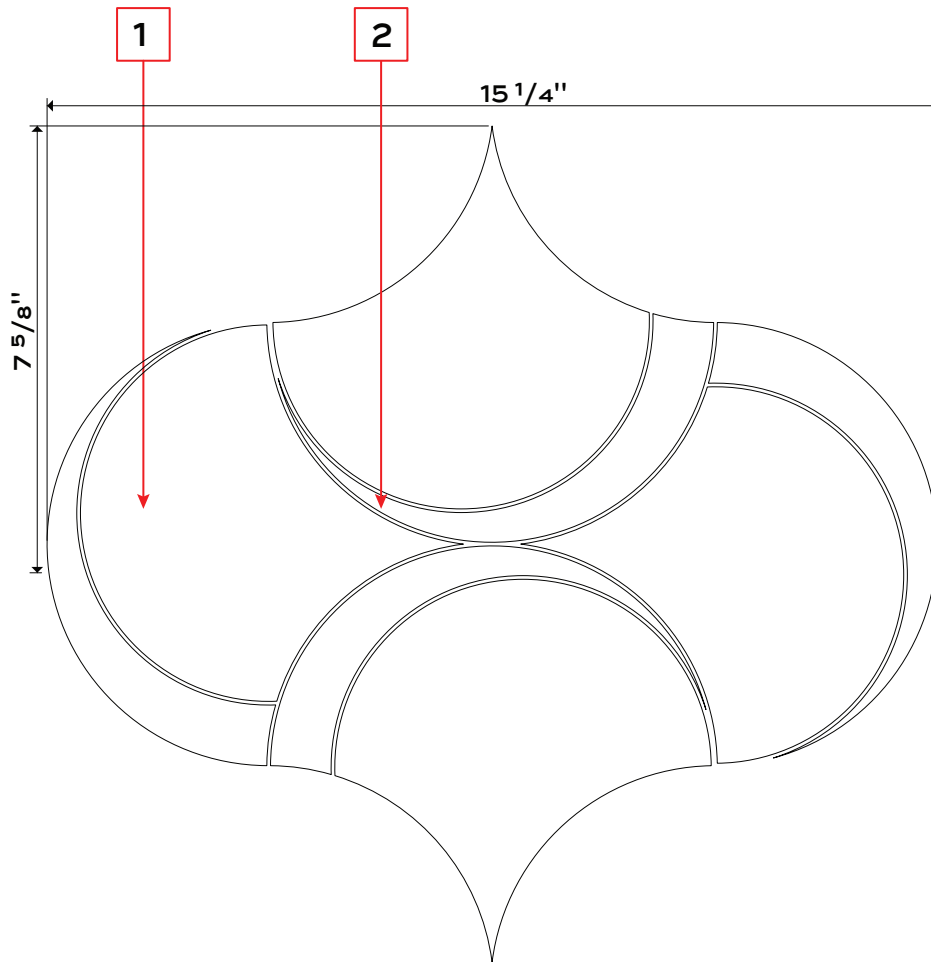

DECO LARGE

Tailored To Waterjet Collection

Deco Large

Bianco Carrara *background* (1)
Smoke *lines* (2)

4 UNIT DRAWING	DIMENSIONS
	 <p data-bbox="1235 1719 1463 1766">Deco Large CUTMWJDECOLG</p> <p data-bbox="1243 1776 1455 1827">COVERAGE AREA: 7 5/8" H x 15 1/4" W (0.81 sf)</p>

**Suggested applications, usage/characteristics and installation/maintenance are dependent on the materials of your choosing.*

DECO LARGE

Tailored To Waterjet Collection

**Actual Size*

DECO LARGE

SINGLE UNIT

MATERIAL KEY

POSITION **1** _____
(ALL BACKGROUND PIECES)

POSITION **2** _____
(ALL WISP PIECES)

ADDITIONAL NOTES: _____

DESIGN NAME: DECO LARGE

ITEM CODE: CUTMWJDECOLG

SHEET COVERAGE AREA: 7 5/8" H x 15 1/4" W

SQUARE FOOTAGE PER SHEET: 0.81 SF

P.O #: _____

SALES ASSOC: _____

FOR VISUALIZATION PURPOSES ONLY.
THIS IS NOT AN INSTALLATION DRAWING.
VERIFY ALL MEASUREMENTS PRIOR TO INSTALLATION.
ALL MATERIALS ARE SUBJECT TO RANGE / VARIATION.
GROUT JOINTS, CENTERING/ORIENTATION MAY VARY
SLIGHTLY FROM DRAWING SHOWN.
ALL CUTS HAVE A VARIANCE OF +/- 1/16".