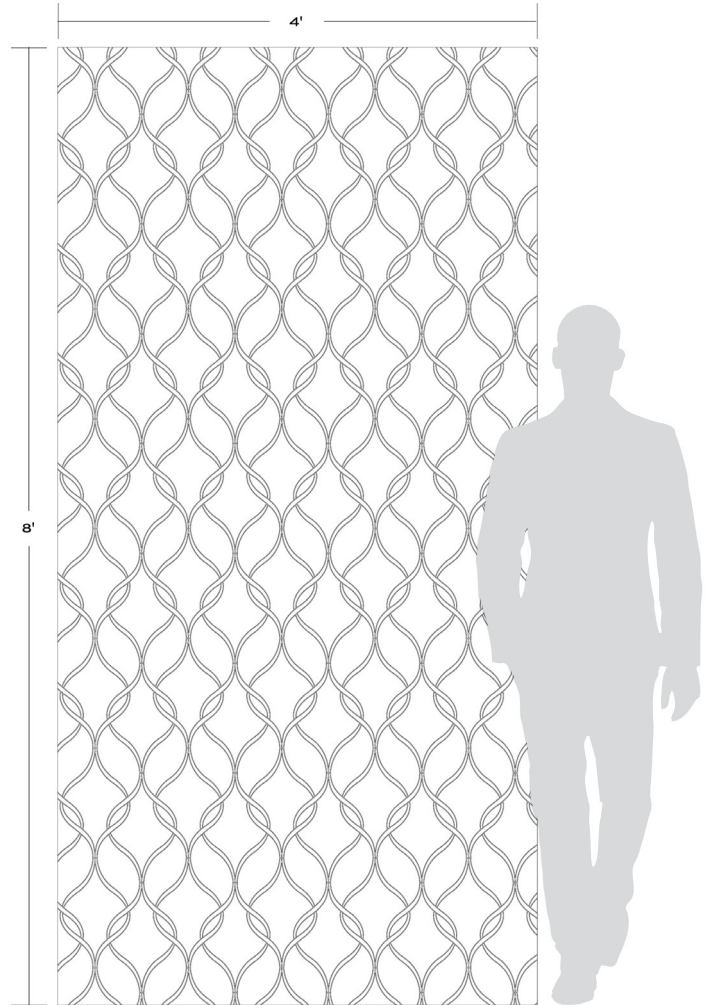

CLARIDGES

Elegant bands of interlocking ribbons, inspired by the door frames at the luxurious Claridges Hotel in London. Available in all stone and with luminous natural white rivershell, Claridges will add a distinctive classic touch to any space.

CLARIDGES

Thassos background
White Shell lines

Bianco Carrara background
White Shell lines

Crema Marfil background
White Shell lines

Smoke background
Bianco Antico lines

APPLICATIONS							
INTERIOR FLOOR	INTERIOR WALL	SHOWER WALL	SHOWER FLOOR	EXTERIOR FLOOR	EXTERIOR WALL	POOL/ FOUNTAIN	COUNTER TOP
Residential Light	All	Conventional Only	No	No	No	No	No

WATERJET MOSAIC

(0.538 sf/unit)
Mesh mounted interlocking sheet