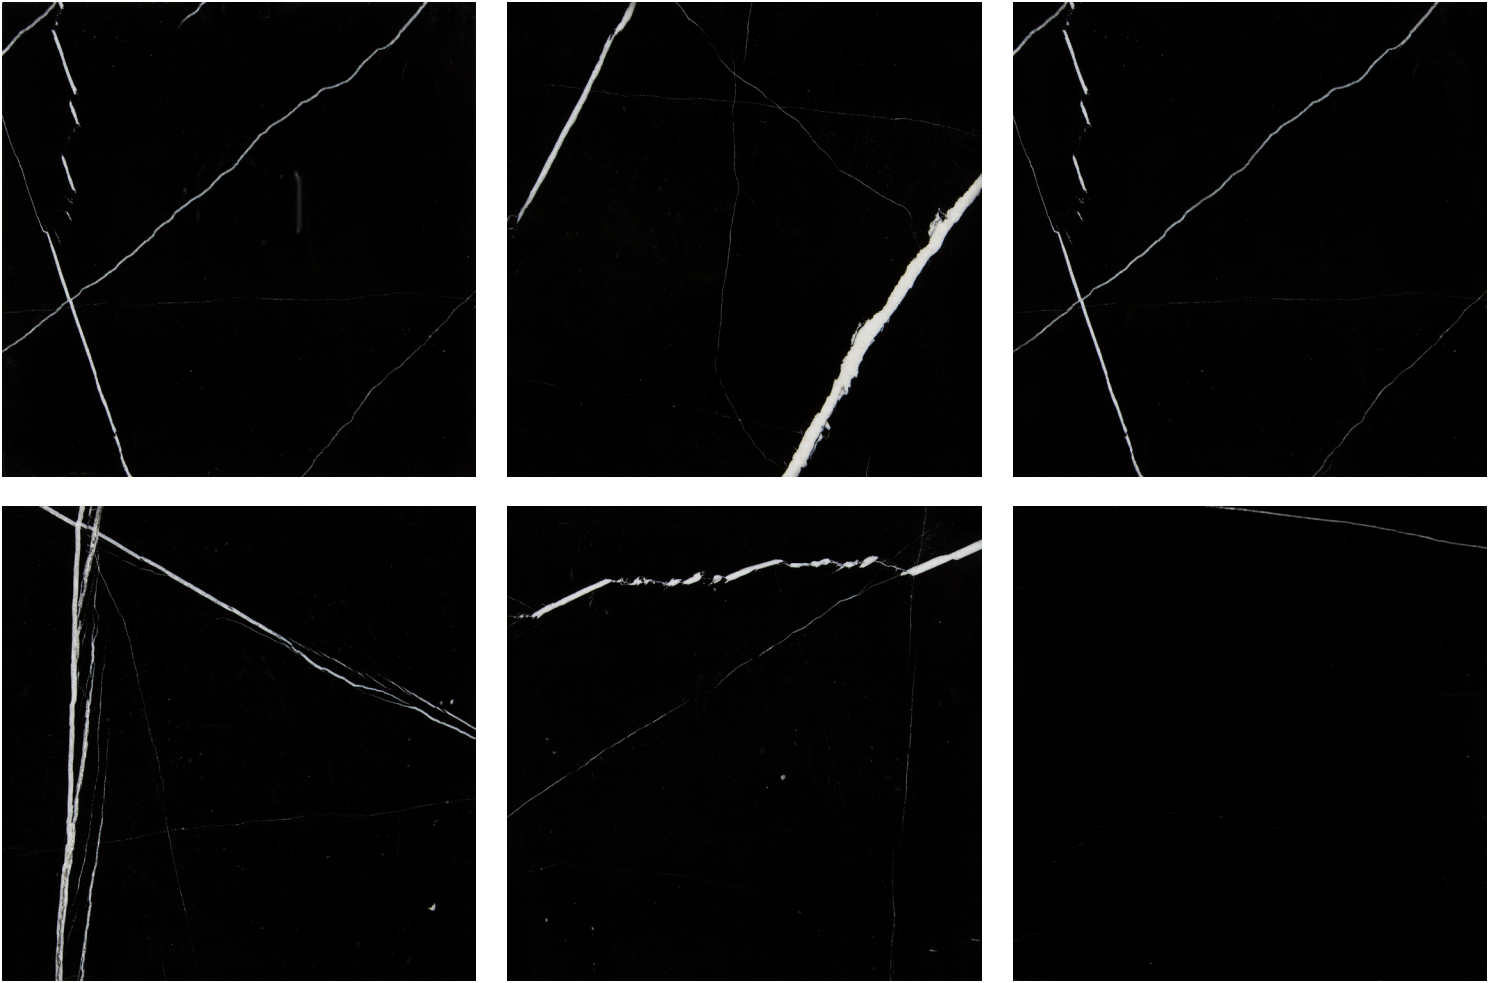

CHINA BLACK

—
An intensely black polished marble with little variation or white veining in a square format.

CHINA BLACK

Polished

APPLICATIONS								VARIATION		TAILORED TO CUSTOMIZATION		
INTERIOR FLOOR	INTERIOR WALL	SHOWER WALL	SHOWER FLOOR	EXTERIOR FLOOR	EXTERIOR WALL	POOL/ FOUNTAIN	COUNTER TOP	V1	V2	V3	V4	CARPET CUTTING
Medium Traffic Commercial	All	Yes	No	No	No	No	Yes					FIELD
FINISH												
MOSAIC												
SADDLE												
VANITY TOP												
WATERJET												
INSTALLATION/MAINTENANCE										AVAILABLE SIZES		
SETTING MATERIAL*	GROUT	GROUT JOINT	MEMBRANE	CAULK	SEALER	CLEANER	INSTALLATION INSTRUCTIONS	LAYOUT	DRY LAYOUT			
Mapei Ultraflex 2	Mapei Ultracolor Plus Sanded	1/16" minimum	Mapei Mapelastic AquaDefense	Mapei Keracaulk Sanded	AquaMix Sealer's Choice Gold	AquaMix Concentrated Stone & Tile Cleaner	TCNA Handbook	No	Required			
NOTES												
*Setting Material: Alternate mortar - Mapei Kerabond/Keralastic, Mapei Granirapid, Ardex N23 or Ardex X4												