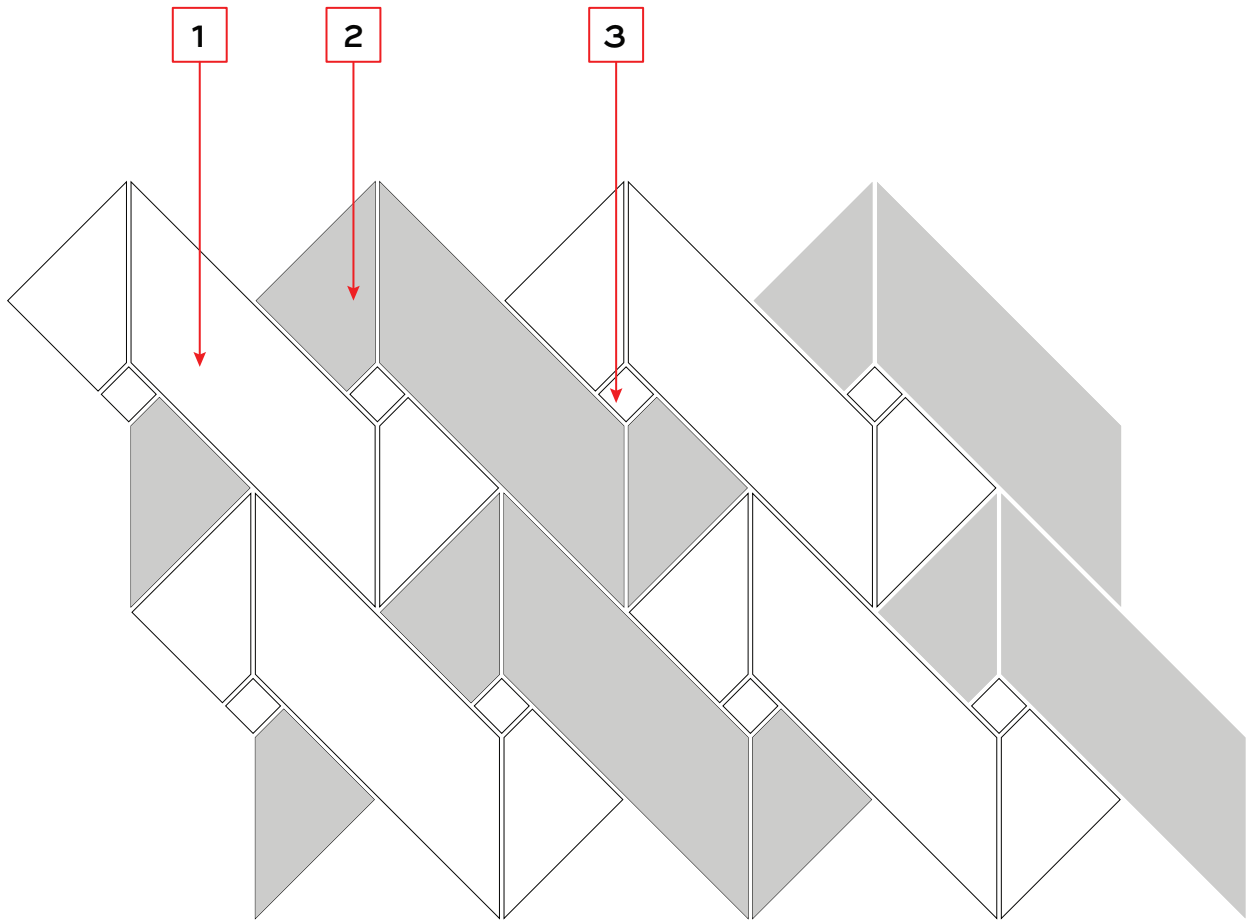

CHEVRON BASKETWEAVE

Tailored To Waterjet Collection

Chevron Basketweave

Smoke & Grey Foussana Textura lines (1,2)
Calacatta Gold diamond (3)

4 UNIT DRAWING	DIMENSIONS
	 <p data-bbox="1209 1701 1485 1816">Chevron Basketweave CUTMWJCHEVWEAV COVERAGE AREA: 8 1/2" H x 13 3/4" W (0.80 sf)</p>

*Suggested applications, usage/characteristics and installation/maintenance are dependent on the materials of your choosing.

CHEVRON BASKETWEAVE

Tailored To Waterjet Collection

**Actual Size*

CHEVRON BASKETWEAVE

SINGLE UNIT

MATERIAL KEY

POSITION **1** _____

(ALL WEAVE PIECES)

POSITION **2** _____

(ALL SHADED WEAVE PIECES)

POSITION **3** _____

(ALL DOTS)

ADDITIONAL NOTES: _____

DESIGN NAME: CHEVRON BASKETWEAVE

ITEM CODE: CUTMWJCHEVWEAV

SHEET COVERAGE AREA: 8 1/2" H x 13 5/8" W

SQUARE FOOTAGE PER SHEET: 0.80 SF

P.O #: _____

SALES ASSOC: _____

FOR VISUALIZATION PURPOSES ONLY.
THIS IS NOT AN INSTALLATION DRAWING.
VERIFY ALL MEASUREMENTS PRIOR TO INSTALLATION.
ALL MATERIALS ARE SUBJECT TO RANGE / VARIATION.
GROUT JOINTS, CENTERING/ORIENTATION MAY VARY
SLIGHTLY FROM DRAWING SHOWN.
ALL CUTS HAVE A VARIANCE OF +/- 1/16".