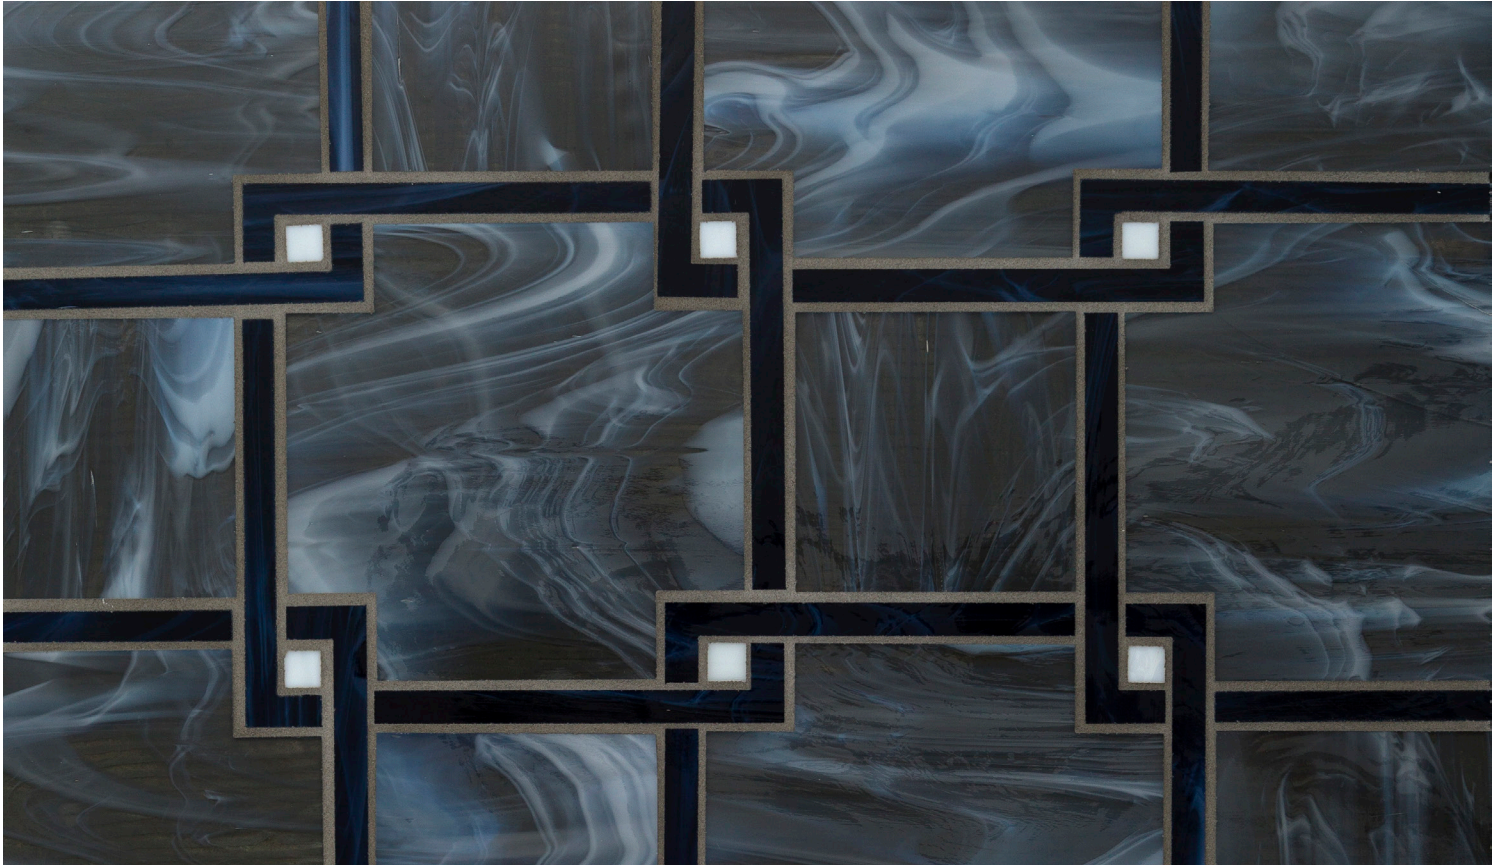

CHAINS/SQUARES

Tailored To Waterjet Collection

Chains/Squares

Charcoal Glass *background* (3)
Navy Indigo Glass *lines* (2)
Be Bop White Veined Glass *dots* (1)

4 UNIT DRAWING

**Suggested applications, usage/characteristics and installation/maintenance are dependent on the materials of your choosing.*

DIMENSIONS

Chains/Squares
CUTMWJCHNSQ
COVERAGE AREA:
5 7/8" H x 11 1/8" W (0.43 sf)

CHAINS/SQUARES

Tailored To Waterjet Collection

**Actual Size*

CHAINS SQUARES

SINGLE UNIT

MATERIAL KEY