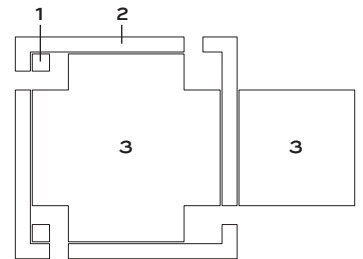

CHAINS/SQUARES

Tailored To Waterjet Collection

Chains/Squares

Charcoal Glass *background* (3)
Navy Indigo Glass *lines* (2)
Be Bop White Veined Glass *dots* (1)

4 UNIT DRAWING

**Suggested applications, usage/characteristics and installation/maintenance are dependent on the materials of your choosing.*

DIMENSIONS

Chains/Squares
CUTMWJCHNSQ
COVERAGE AREA:
5 7/8" H x 11 1/8" W (0.43 sf)

CHAINS/SQUARES

Tailored To Waterjet Collection

**Actual Size*

CHAINS SQUARES

SINGLE UNIT

MATERIAL KEY

DESIGN NAME: CHAINS SQUARES

ITEM CODE: CUTMWJCHNSQ

SHEET COVERAGE AREA: 5 ⁹/₁₆" H x 11 ¹/₈" W

SQUARE FOOTAGE PER SHEET: 0.43 SF

P.O #: _____

SALES ASSOC: _____

FOR VISUALIZATION PURPOSES ONLY.
THIS IS NOT AN INSTALLATION DRAWING.
VERIFY ALL MEASUREMENTS PRIOR TO INSTALLATION.
ALL MATERIALS ARE SUBJECT TO RANGE / VARIATION.
GROUT JOINTS, CENTERING/ORIENTATION MAY VARY
SLIGHTLY FROM DRAWING SHOWN.
ALL CUTS HAVE A VARIANCE OF +/- ¹/₁₆".