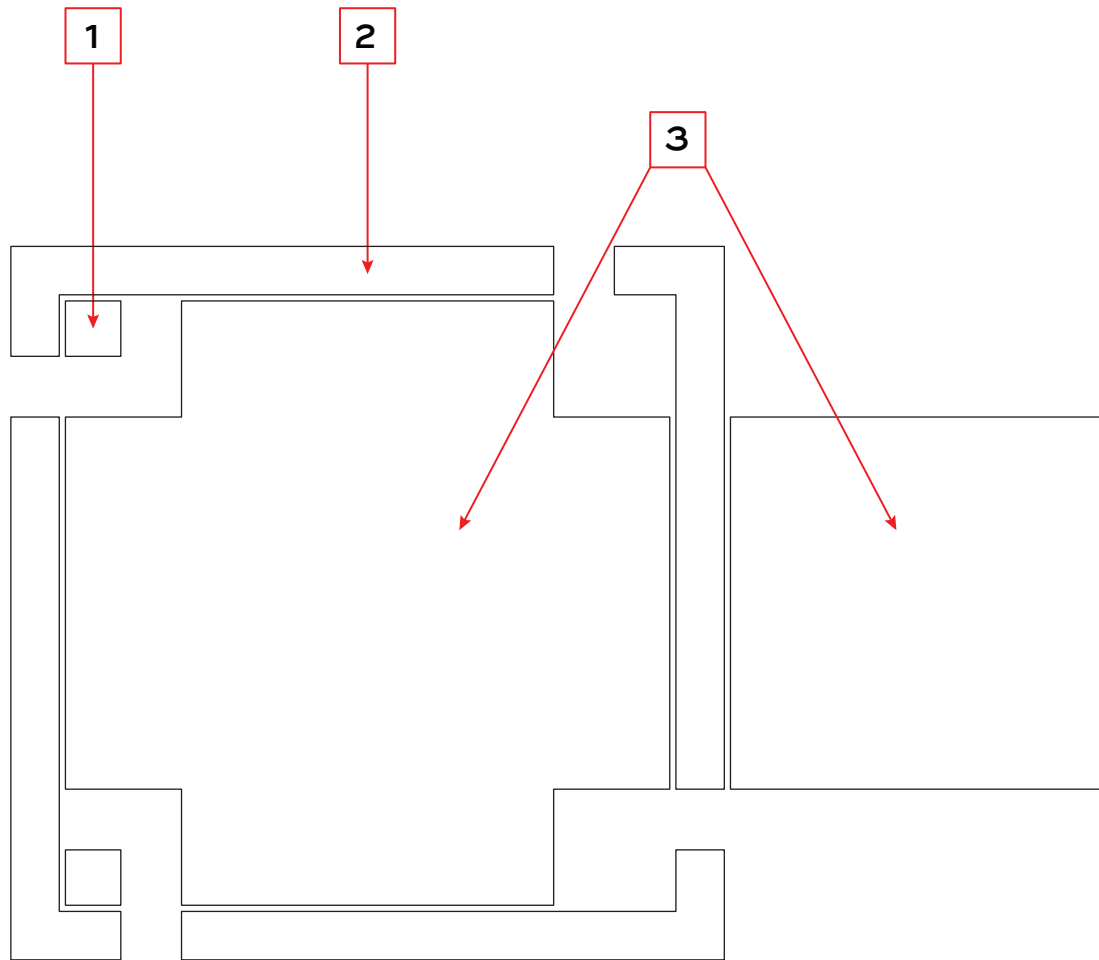

CHAINS/SQUARES

Tailored To Waterjet Collection

Chains/Squares

Charcoal Glass *background* (3)
Navy Indigo Glass *lines* (2)
Be Bop White Veined Glass *dots* (1)

4 UNIT DRAWING

**Suggested applications, usage/characteristics and installation/maintenance are dependent on the materials of your choosing.*

DIMENSIONS

Chains/Squares
CUTMWJCHNSQ
COVERAGE AREA:
5 7/8" H x 11 1/8" W (0.43 sf)

CHAINS/SQUARES

Tailored To Waterjet Collection

**Actual Size*

CHAINS SQUARES

SINGLE UNIT

MATERIAL KEY

POSITION **1** _____

(ALL CORNER PIECES)

POSITION **2** _____

(ALL LINE PIECES)

POSITION **3** _____

(ALL BODY PIECES)

Call for custom quotes requiring more materials.

ADDITIONAL NOTES: _____

DESIGN NAME: CHAINS SQUARES

ITEM CODE: CUTMWJCHNSQ

SHEET COVERAGE AREA: 5 ⁹/₁₆" H x 11 ¹/₈" W

SQUARE FOOTAGE PER SHEET: 0.43 SF

P.O #: _____

SALES ASSOC: _____

FOR VISUALIZATION PURPOSES ONLY.
THIS IS NOT AN INSTALLATION DRAWING.
VERIFY ALL MEASUREMENTS PRIOR TO INSTALLATION.
ALL MATERIALS ARE SUBJECT TO RANGE / VARIATION.
GROUT JOINTS, CENTERING/ORIENTATION MAY VARY
SLIGHTLY FROM DRAWING SHOWN.
ALL CUTS HAVE A VARIANCE OF +/- ¹/₁₆".