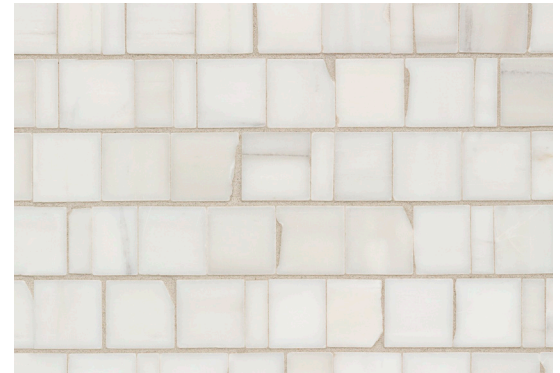

3 cm

APPLICATIONS							
INTERIOR FLOOR	INTERIOR WALL	SHOWER WALL	SHOWER FLOOR	EXTERIOR FLOOR	EXTERIOR WALL	POOL/ FOUNTAIN	COUNTER TOP
Light/Medium Traffic Commercial ¹	All	All²	Yes ³	No	Yes, non-freeze thaw ⁴	No	Yes ⁵

VARIATION
V1   V2   V3   V4

INSTALLATION/MAINTENANCE									
SETTING MATERIAL	GROUT	GROUT JOINT	MEMBRANE	CAULK	SEALER	CLEANER	INSTALLATION INSTRUCTIONS	LAYOUT	DRY LAYOUT
Ardex X4 Tile & Stone Mortar ⁶	Ardex FG-C Microtec Unsanded⁷	As established on sheets	Ardex B+9 ⁸	Ardex SX ⁹	AquaMix Sealer's Choice Gold	AquaMix Concentrated Stone & Tile Cleaner	TCNA Handbook	Maintain Sheet Orientation	Sample ¹⁰

AVAILABLE SIZES
12" x 12" x 3/8" (1.0 SF) INTERLOCKING SHEET

NOTES	
¹Vanilla Onyx - Light Traffic Residential ²Vanilla Onyx - Conventional Only / Calacatta Gold & Statuary - Yes, including steam ³Calacatta Bluette - No ⁴Vanilla Onyx - No ⁵Vanilla Onyx & Statuary - No ⁶Alternate Mortar - Mapei Ultraflex 2 ⁸Calacatta Bluette Mortar - Ardex N23 Microtec Rapid Set, Mapei	Granirapid 2-Part System ⁷Alternate Grout - Mapei Ultracolor Plus FA ⁹Calacatta Gold, Nero & Statuary - Mapei Mapelastec Aquadefense ¹⁰Layout for overview of material before installation / Calacatta Gold & Statuary - Layout for color and vein selection before installation ¹¹Subject to visible scratching