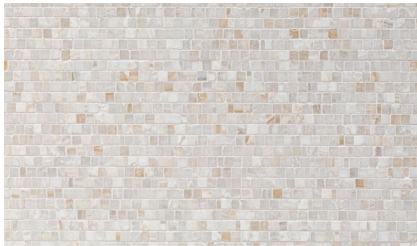

BROKEN JOINT 1 CM

Broken Joint mosaics convey an old-world elegance as few other materials do. Their subtle asymmetry and intentional offsets evoke the floors of ancient structures, where skilled artisans would hand place each mosaic piece. Our Mini Broken Joint mosaics retain this hand-worked aesthetic in an even more refined, miniature form. Stocked in a variety of our most popular marbles and onyx.

BROKEN JOINT 1 CM

Bianco Dolomiti - Honed

Calacatta Gold - Honed

Lilac - Honed

Calacatta Bluette - Honed

Nero - Polished ¹¹

Statuary - Honed

Vanilla Onyx - Honed

AVAILABLE SIZES
<p>12" x 12" x 3/8" (1.0 SF) INTERLOCKING SHEET</p>

NOTES	
<p>¹Vanilla Onyx - Light Traffic Residential</p> <p>²Vanilla Onyx - Conventional Only / Calacatta Gold & Statuary - Yes, including steam</p> <p>³Calacatta Bluette - No</p> <p>⁴Vanilla Onyx - No</p> <p>⁵Vanilla Onyx & Statuary - No</p> <p>⁶Alternate Mortar - Mapei Ultraflex 2</p> <p>⁸Calacatta Bluette Mortar - Ardex N23 Microtec Rapid Set, Mapei</p>	<p>Granirapid 2-Part System</p> <p>⁷Alternate Grout - Mapei Ultracolor Plus FA</p> <p>⁹Calacatta Gold, Nero & Statuary - Mapei Mapelastec Aquadefense</p> <p>¹⁰Layout for overview of material before installation / Calacatta Gold & Statuary - Layout for color and vein selection before installation</p> <p>¹¹Subject to visible scratching</p>