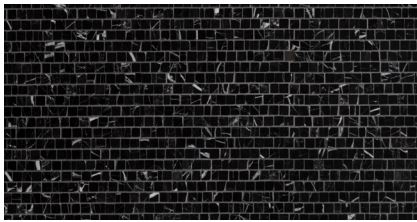

BROKEN JOINT 1 CM

Broken Joint mosaics convey an old-world elegance as few other materials do. Their subtle asymmetry and intentional offsets evoke the floors of ancient structures, where skilled artisans would hand place each mosaic piece. Our Mini Broken Joint mosaics retain this hand-worked aesthetic in an even more refined, miniature form. Stocked in a variety of our most popular marbles and onyx.

BROKEN JOINT 1 CM

Bianco Dolomiti - Honed

Calacatta Gold - Honed

Lilac - Honed

Calacatta Bluette - Honed

Nero - Polished ¹¹

Statuary - Honed

Vanilla Onyx - Honed

SIZE COMPARISON

1 cm

3 cm

APPLICATIONS							
INTERIOR FLOOR	INTERIOR WALL	SHOWER WALL	SHOWER FLOOR	EXTERIOR FLOOR	EXTERIOR WALL	POOL/ FOUNTAIN	COUNTER TOP
Light/Medium Traffic Commercial ¹	All	All ²	Yes ³	No	Yes, non-freeze thaw ⁴	No	Yes ⁵

AVAILABLE SIZES
<p>12" x 12" x 3/8" (1.0 SF) INTERLOCKING SHEET</p>

NOTES	
<p>¹Vanilla Onyx - Light Traffic Residential</p> <p>²Vanilla Onyx - Conventional Only / Calacatta Gold & Statuary - Yes, including steam</p> <p>³Calacatta Bluette - No</p> <p>⁴Vanilla Onyx - No</p> <p>⁵Vanilla Onyx & Statuary - No</p> <p>⁶Alternate Mortar - Mapei Ultraflex 2</p> <p>⁸Calacatta Bluette Mortar - Ardex N23 Microtec Rapid Set, Mapei</p>	<p>Granirapid 2-Part System</p> <p>⁷Alternate Grout - Mapei Ultracolor Plus FA</p> <p>⁹Calacatta Gold, Nero & Statuary - Mapei Mapelastec Aquadefense</p> <p>¹⁰Layout for overview of material before installation / Calacatta Gold & Statuary - Layout for color and vein selection before installation</p> <p>¹¹Subject to visible scratching</p>