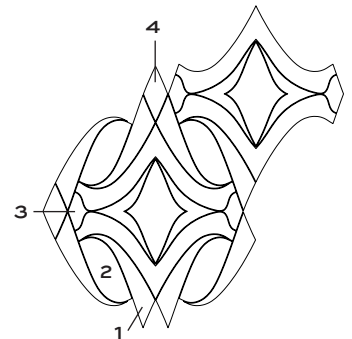

BELLEZZA

Tailored To Waterjet Collection

Bellezza

Thassos lines (1)
Palisandro Bluette background (2)
China Black shapes (3)
Azul Cielo diamonds (4)

4 UNIT DRAWING

DIMENSIONS

Bellezza
CUTMWJBELLE
COVERAGE AREA:
10 ³/₁₆" H × 8 ¹/₁₆" W (0.61 sf)

*Suggested applications, usage/characteristics and installation/maintenance are dependent on the materials of your choosing.

BELLEZZA

Tailored To Waterjet Collection

**Actual Size*

BELLEZZA

SINGLE UNIT

MATERIAL KEY

POSITION **1** _____

POSITION **2** _____

POSITION **3** _____

POSITION **4** _____

ADDITIONAL NOTES: _____

DESIGN NAME: BELLEZZA

ITEM CODE: CUTMWJBELLE

SHEET COVERAGE AREA: 8 ²³/₃₂" H x 10 ³/₁₆" W

SQUARE FOOTAGE PER SHEET: 0.62 SF

P.O #: _____

SALES ASSOC: _____

FOR VISUALIZATION PURPOSES ONLY.
THIS IS NOT AN INSTALLATION DRAWING.
VERIFY ALL MEASUREMENTS PRIOR TO INSTALLATION.
ALL MATERIALS ARE SUBJECT TO RANGE / VARIATION.
GROUT JOINTS, CENTERING/ORIENTATION MAY VARY
SLIGHTLY FROM DRAWING SHOWN.
ALL CUTS HAVE A VARIANCE OF +/- 1/16".