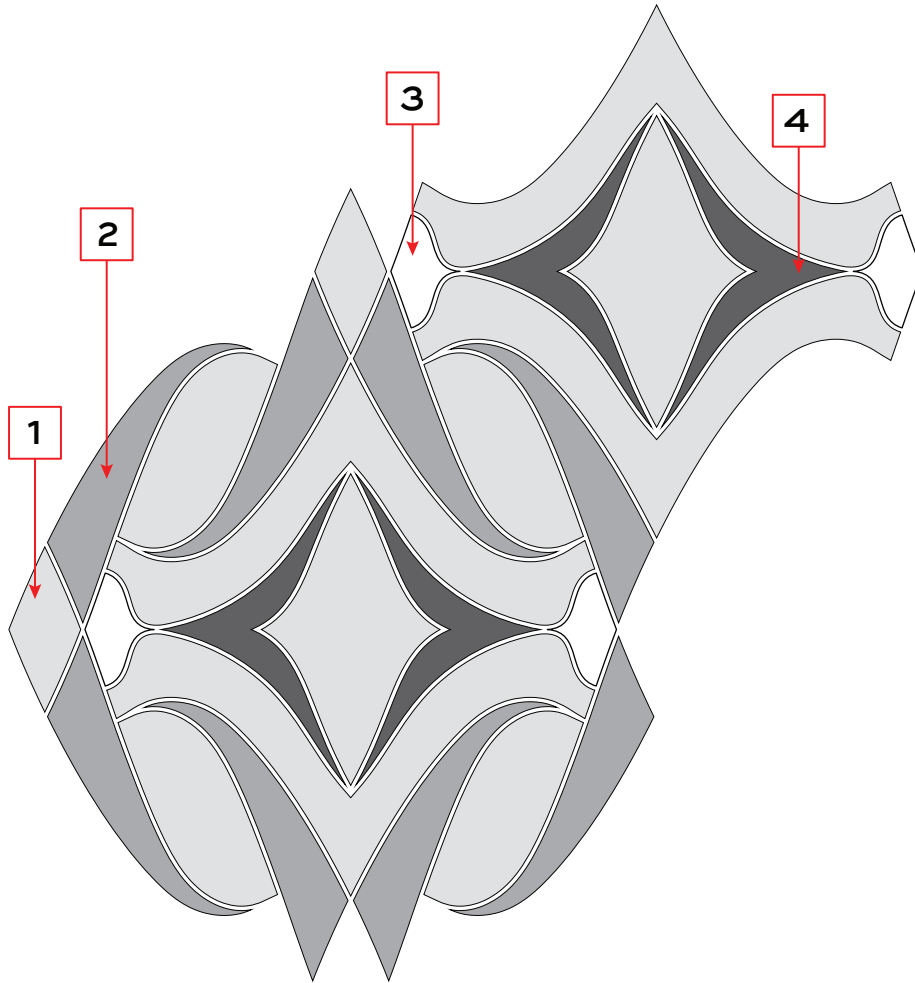

BELLEZZA

Tailored To Waterjet Collection

Bellezza

Thassos lines (1)
Palisandro Bluette background (2)
China Black shapes (3)
Azul Cielo diamonds (4)

4 UNIT DRAWING

DIMENSIONS

Bellezza
CUTMWJBELLE
COVERAGE AREA:
10 ³/₁₆" H × 8 ¹/₁₆" W (0.61 sf)

*Suggested applications, usage/characteristics and installation/maintenance are dependent on the materials of your choosing.

BELLEZZA

Tailored To Waterjet Collection

**Actual Size*

BELLEZZA

SINGLE UNIT

MATERIAL KEY

POSITION **1** _____

POSITION **2** _____

POSITION **3** _____

POSITION **4** _____

ADDITIONAL NOTES: _____

DESIGN NAME: BELLEZZA

ITEM CODE: CUTMWJBELLE

SHEET COVERAGE AREA: 8 ²³/₃₂" H x 10 ³/₁₆" W

SQUARE FOOTAGE PER SHEET: 0.62 SF

P.O #: _____

SALES ASSOC: _____

FOR VISUALIZATION PURPOSES ONLY.
THIS IS NOT AN INSTALLATION DRAWING.
VERIFY ALL MEASUREMENTS PRIOR TO INSTALLATION.
ALL MATERIALS ARE SUBJECT TO RANGE / VARIATION.
GROUT JOINTS, CENTERING/ORIENTATION MAY VARY
SLIGHTLY FROM DRAWING SHOWN.
ALL CUTS HAVE A VARIANCE OF +/- 1/16".